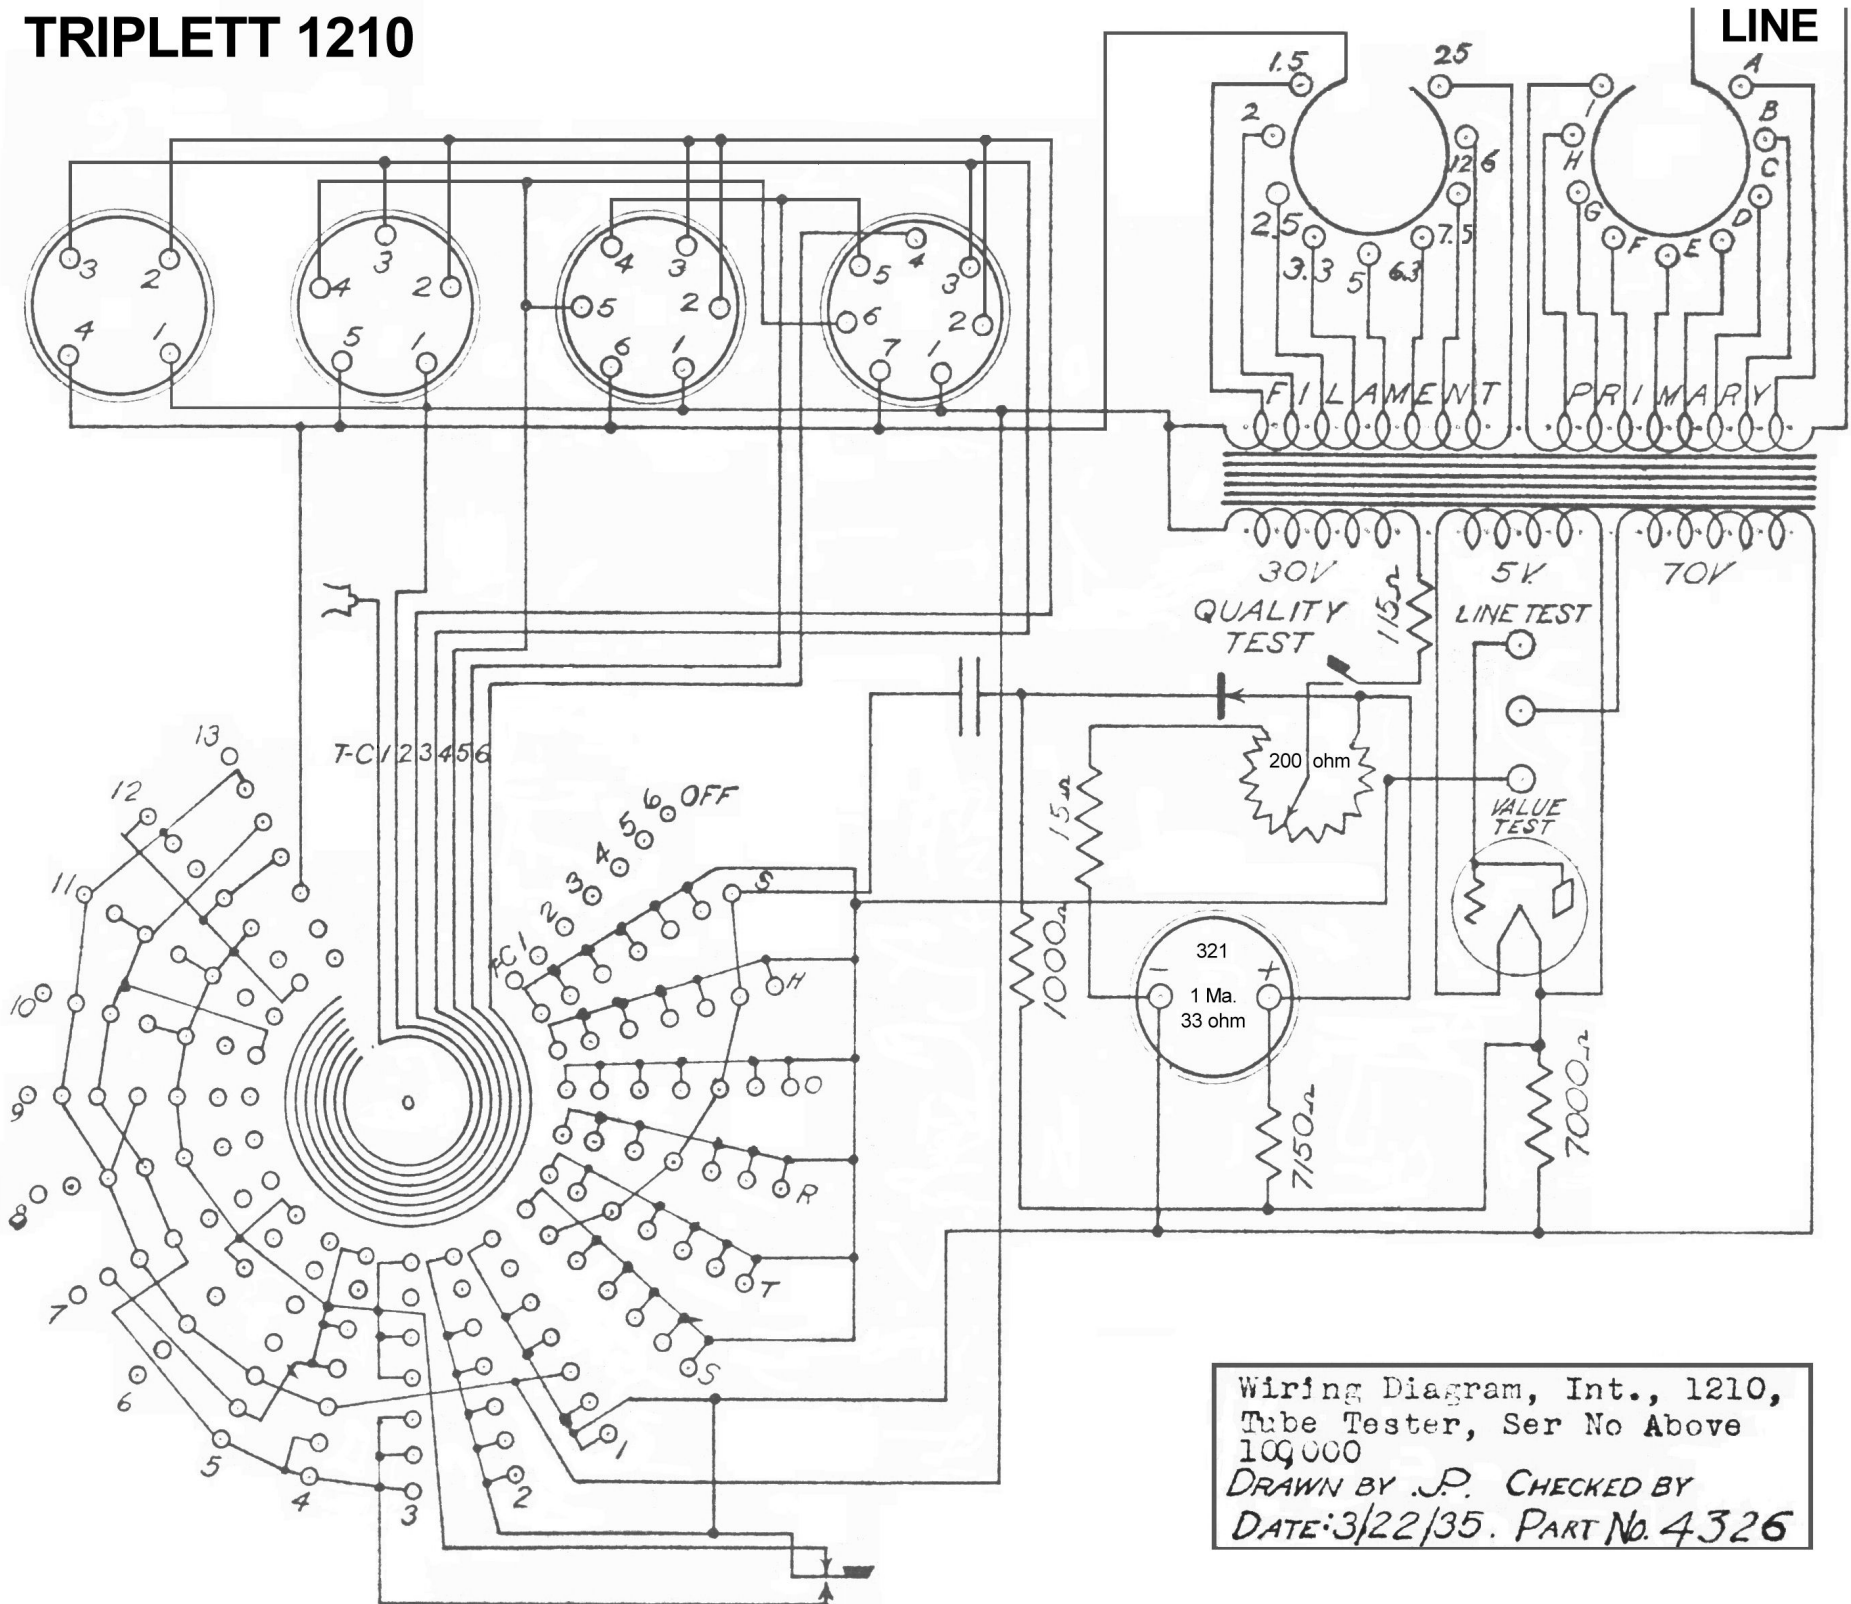

TRIPLETT 1210

Wiring Diagram, Int., 1210,
Tube Tester, Ser No Above
100,000
DRAWN BY J.P. CHECKED BY
DATE: 3/22/35. PART No. 4326