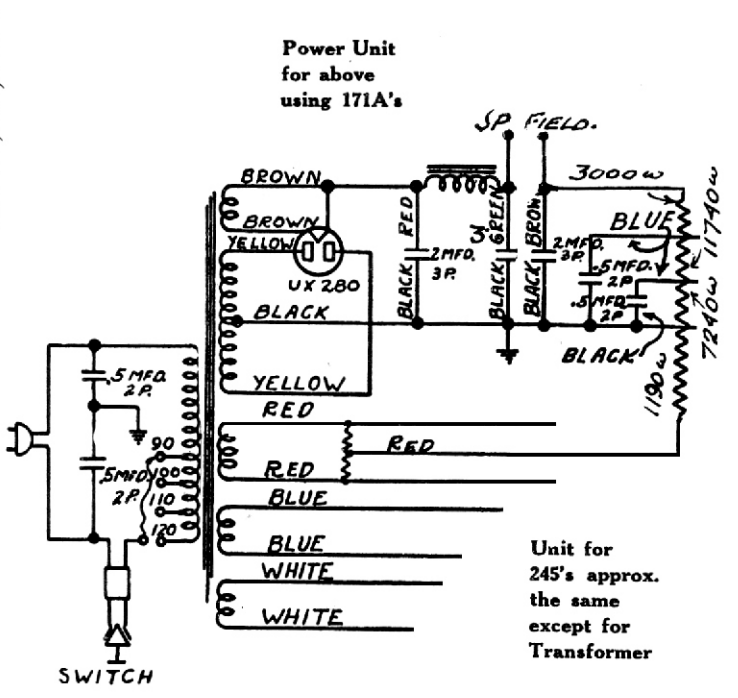

# STEINITE (Clarion) Mods. 40-50-60-102.

1929-30  
Chassis Available in Low Boy High Boy and Phono-Comb. Models.

Later Models used 245's instead of 171A's.

MODEL 50. USES SAME R.F. CHASSIS AS MODEL 40-50. POWER TUBES (250'S) 310V 36ma.