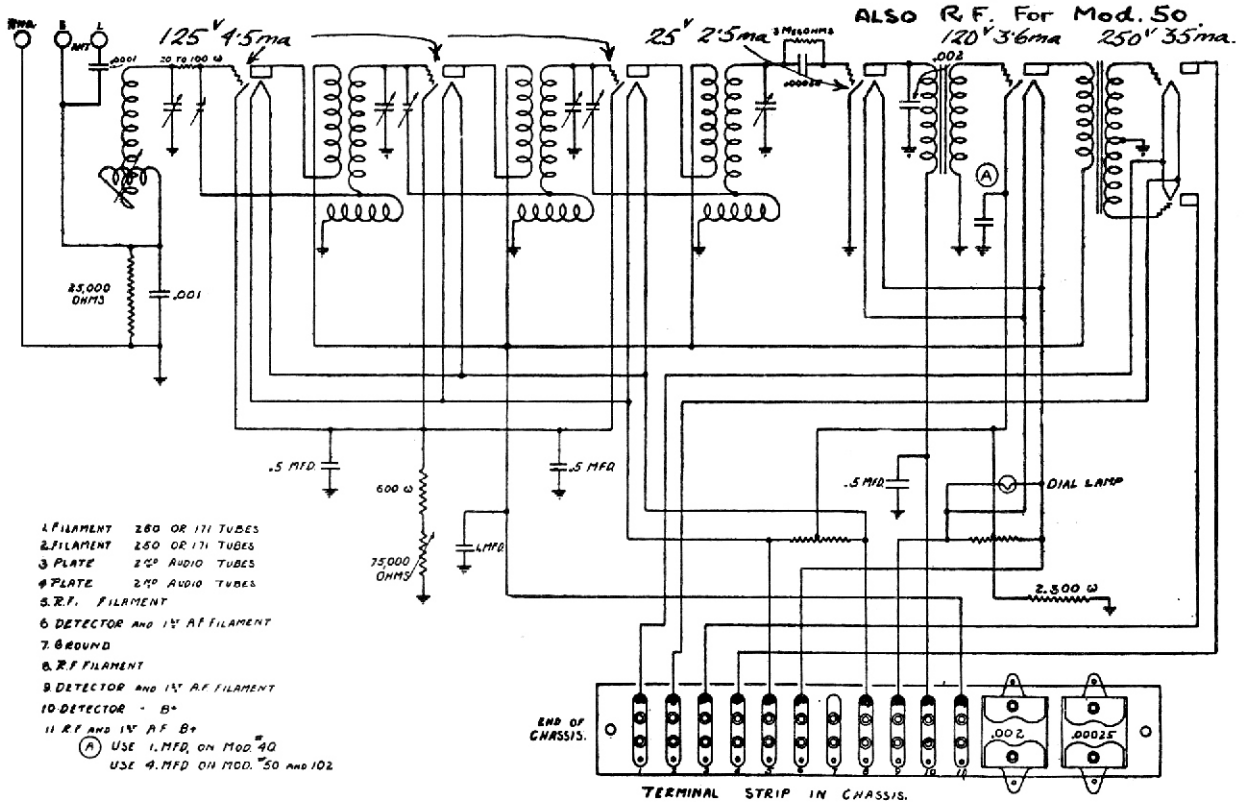

# STEINITE (Clarion) Mods. 40-50-60-102.

1929-30  
Chassis Available in Low Boy High Boy and Phono-Comb. Models.

Later Models used 245's instead of 171A's.

MODEL 50. USES SAME R.F. CHASSIS AS MODEL 40-50. POWER TUBES (250'S) 310V 36ma.