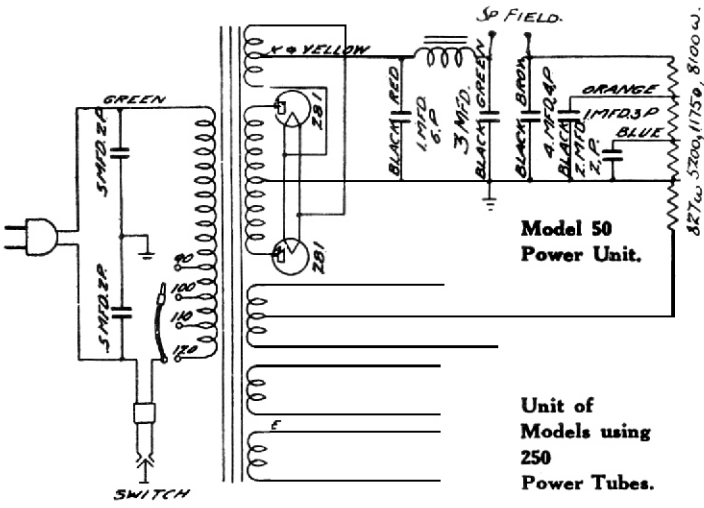

# STEINITE (Clarion) Mods. 40-50-60-102.

1929-30  
Chassis Available in Low Boy High Boy and Phono-Comb. Models.

Later Models used 245's instead of 171A's.

MODEL 50. USES SAME R.F. CHASSIS AS MODEL 40-50. POWER TUBES (250'S) 310V 36ma.