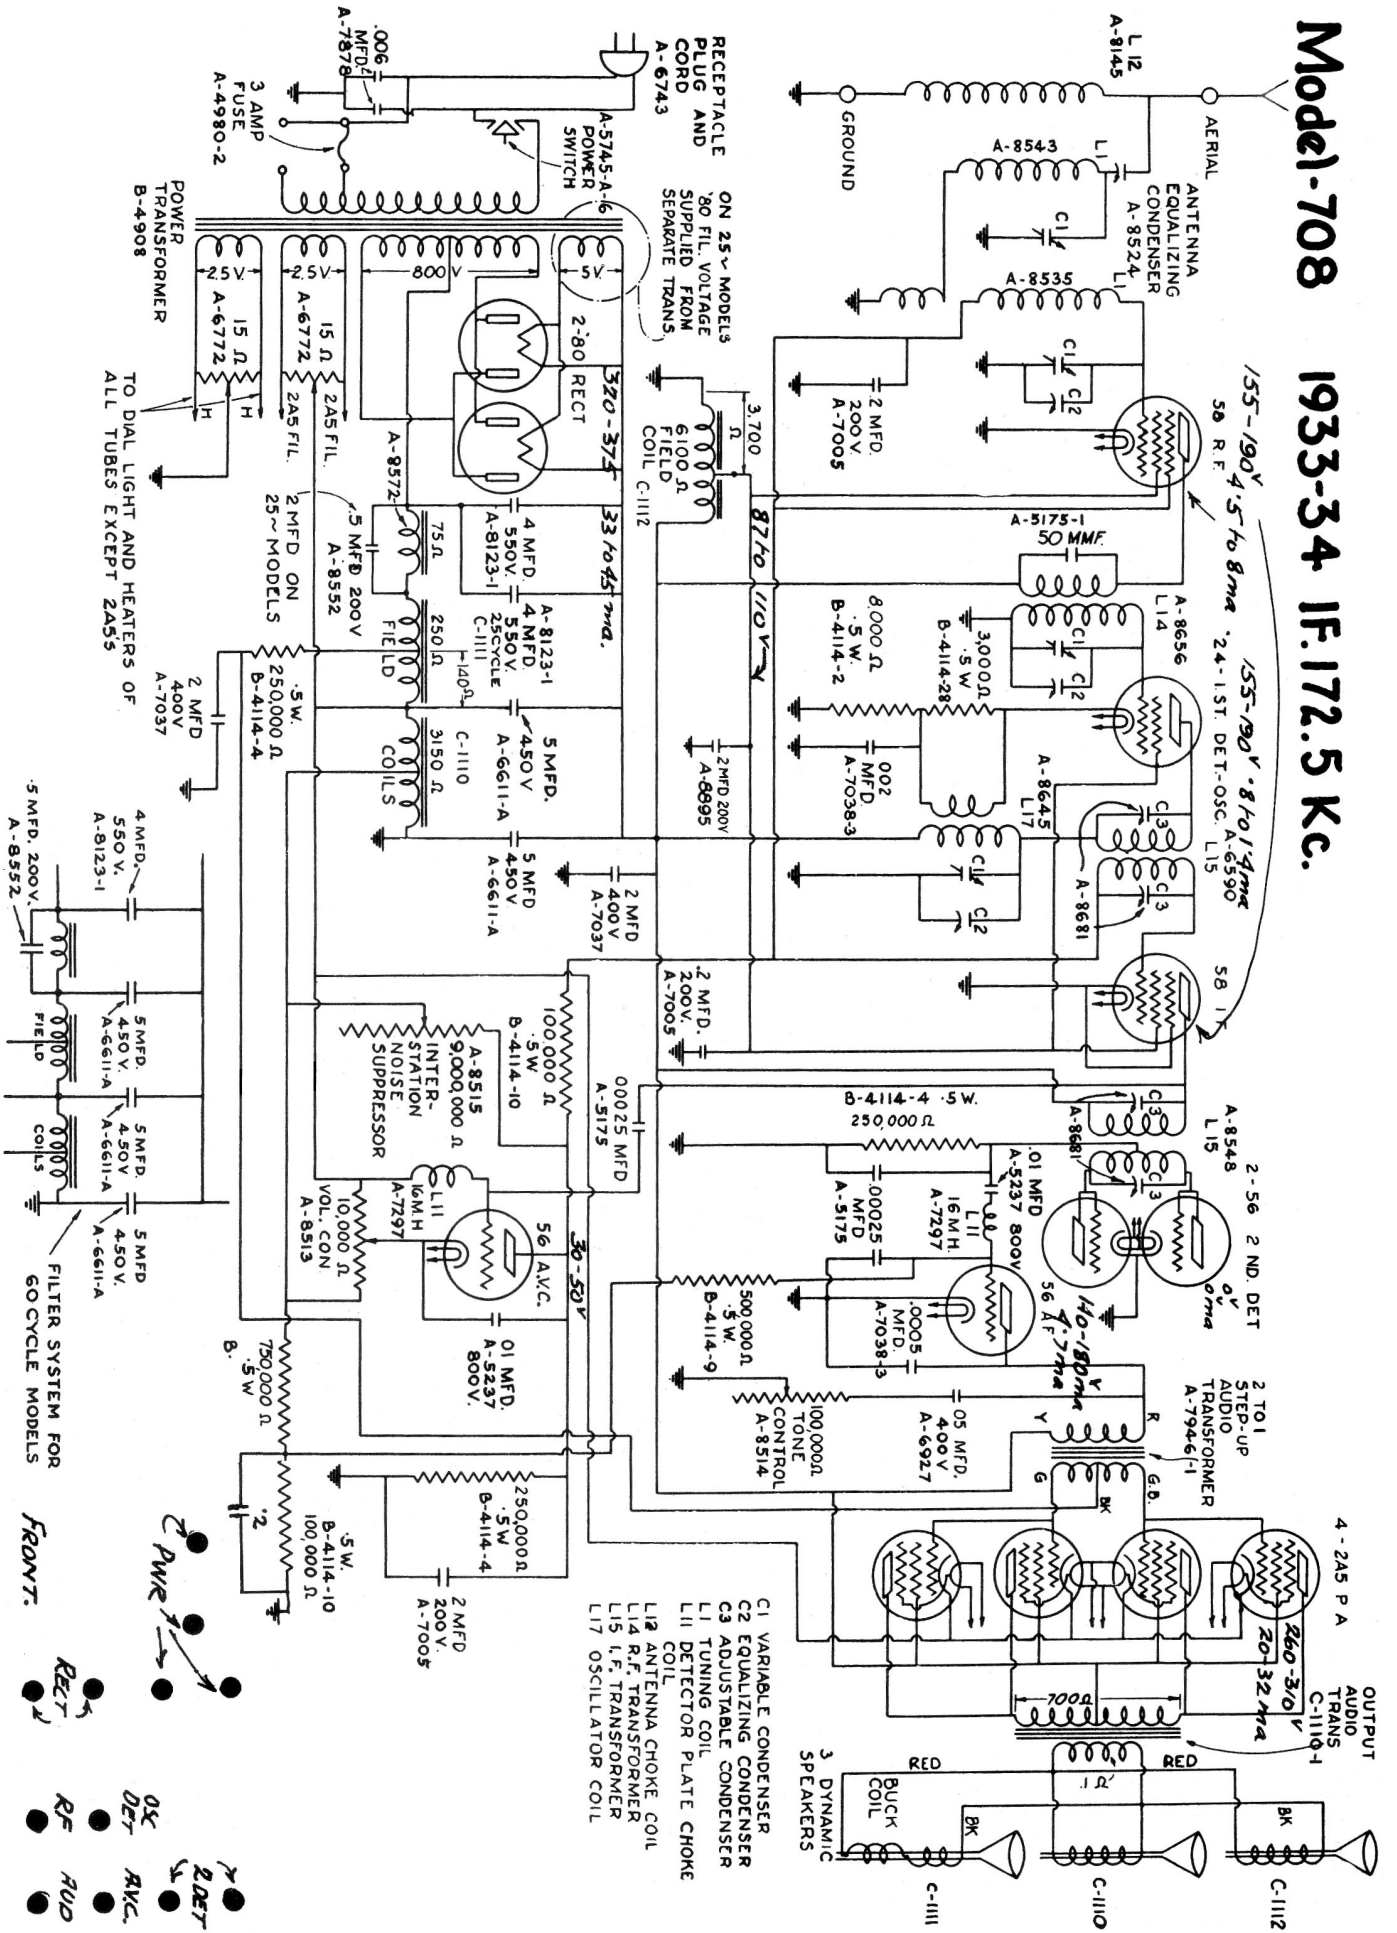

Model-708 1933-34 IF:172.5 KC.

PRINTED IN CANADA

COURTESY
SPARTON-20
OF CANADA LTD.

DATA SHEET