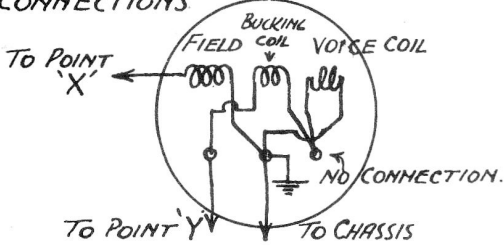

MODEL D50
1931-32

SPEAKER CONNECTIONS

- PWR
 - 2D
 - IF
 - 1DET
 - RECT
 - D.70.
 - RF
 - 0SL
- FRONT OF CHASSIS

MODEL - D70
1931-32