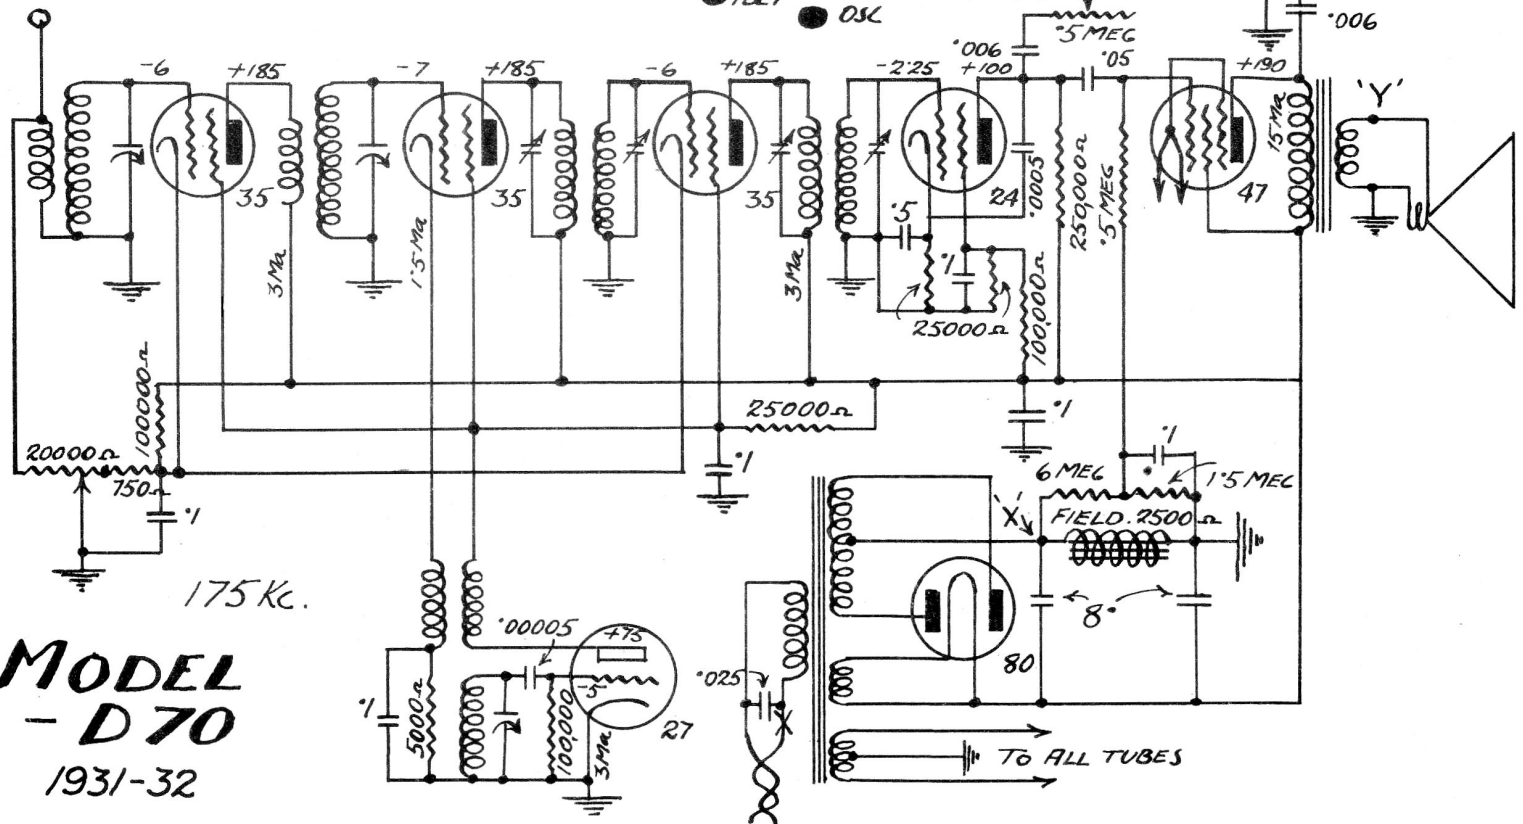

MODEL D50
1931-32

SPEAKER CONNECTIONS

- PWR
 - 2D
 - IF
 - 1DET
 - RECT
 - D.70.
 - RF
 - 0SL
- FRONT OF CHASSIS

MODEL - D70
1931-32