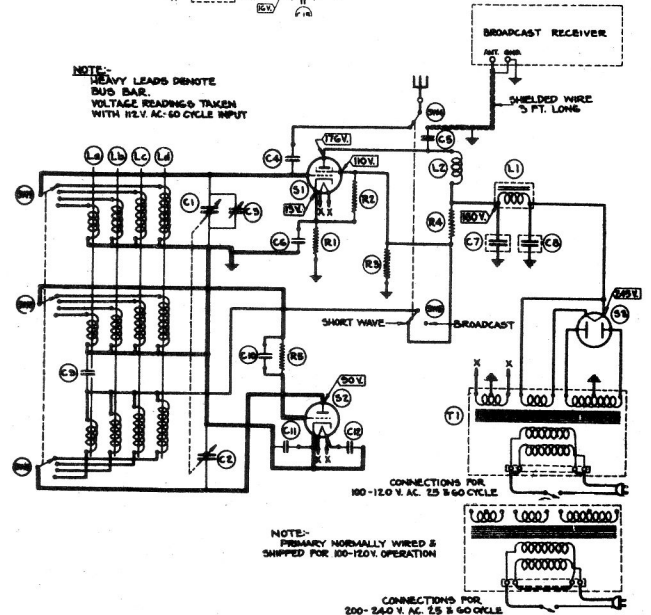

Model 726 SW. 1931-32 IF 175 KC.

NOTE-

MODEL 726 SW. IS BEARCAT CONVERTOR AND MODEL D. RECIEVER.

LEFT- BEARCAT RECIEVER.

LOWER- MODEL 716 TUNER AND 683 AMPLIFIER.

1931-32 IF 175 KC.