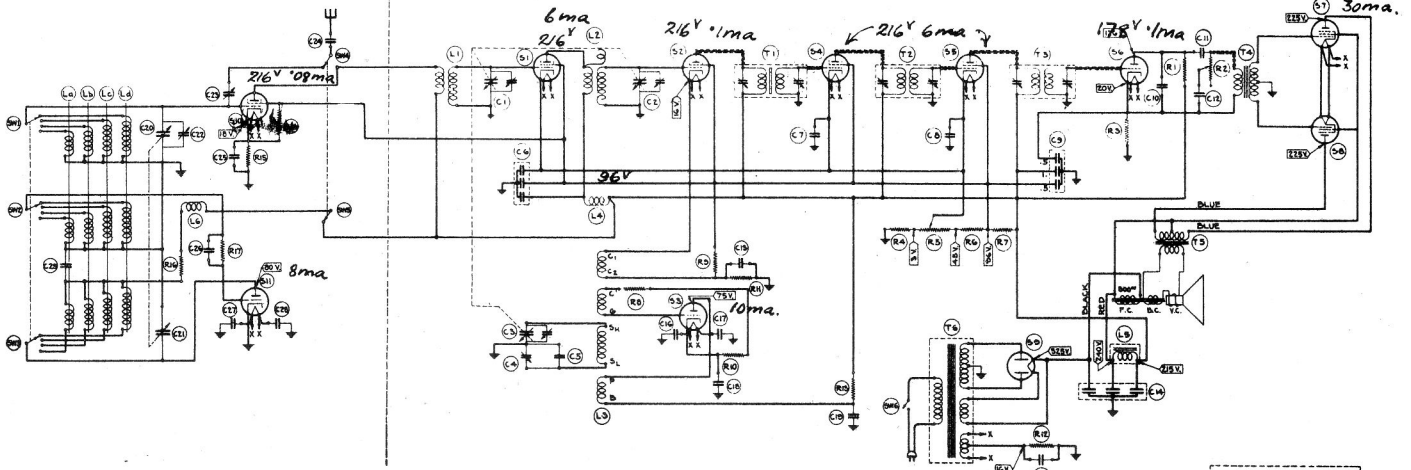

Model 726 SW. 1931-32 IF 175 KC.

NOTE-

MODEL 726 SW. IS BEARCAT CONVERTOR AND MODEL D. RECIEVER.

LEFT- BEARCAT RECIEVER.

LOWER- MODEL 716 TUNER AND 683 AMPLIFIER.

1931-32 IF 175 KC.