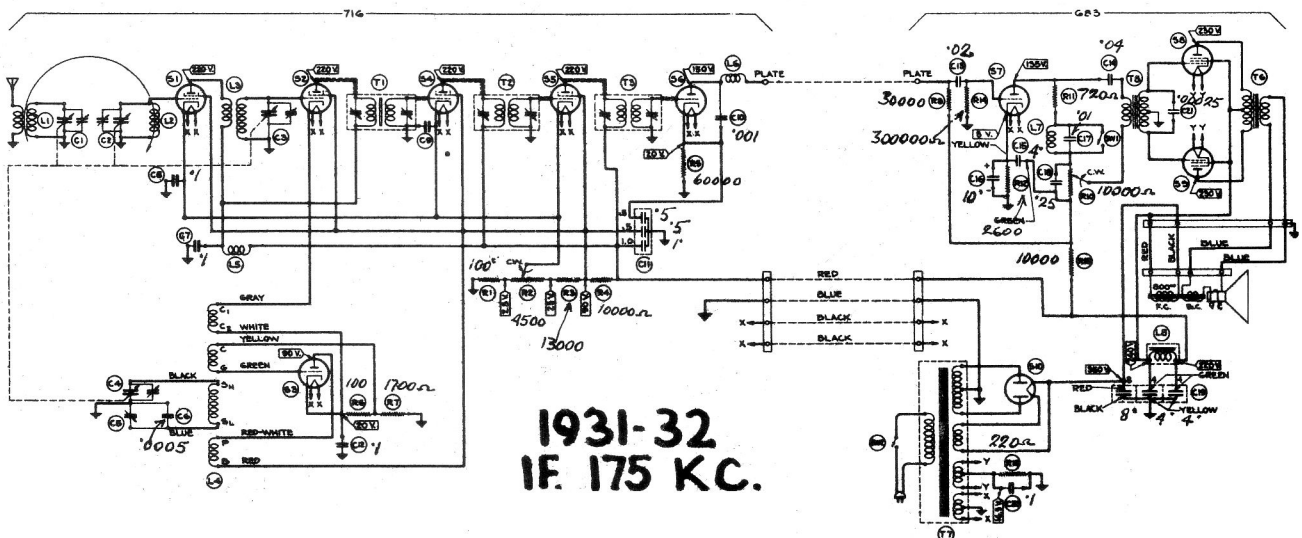

Model 726 SW. 1931-32 IF 175 KC.

NOTE-

MODEL 726 SW. IS BEARCAT CONVERTOR AND MODEL D. RECIEVER.

LEFT- BEARCAT RECIEVER.

LOWER- MODEL 716 TUNER AND 683 AMPLIFIER.

1931-32 IF 175 KC.