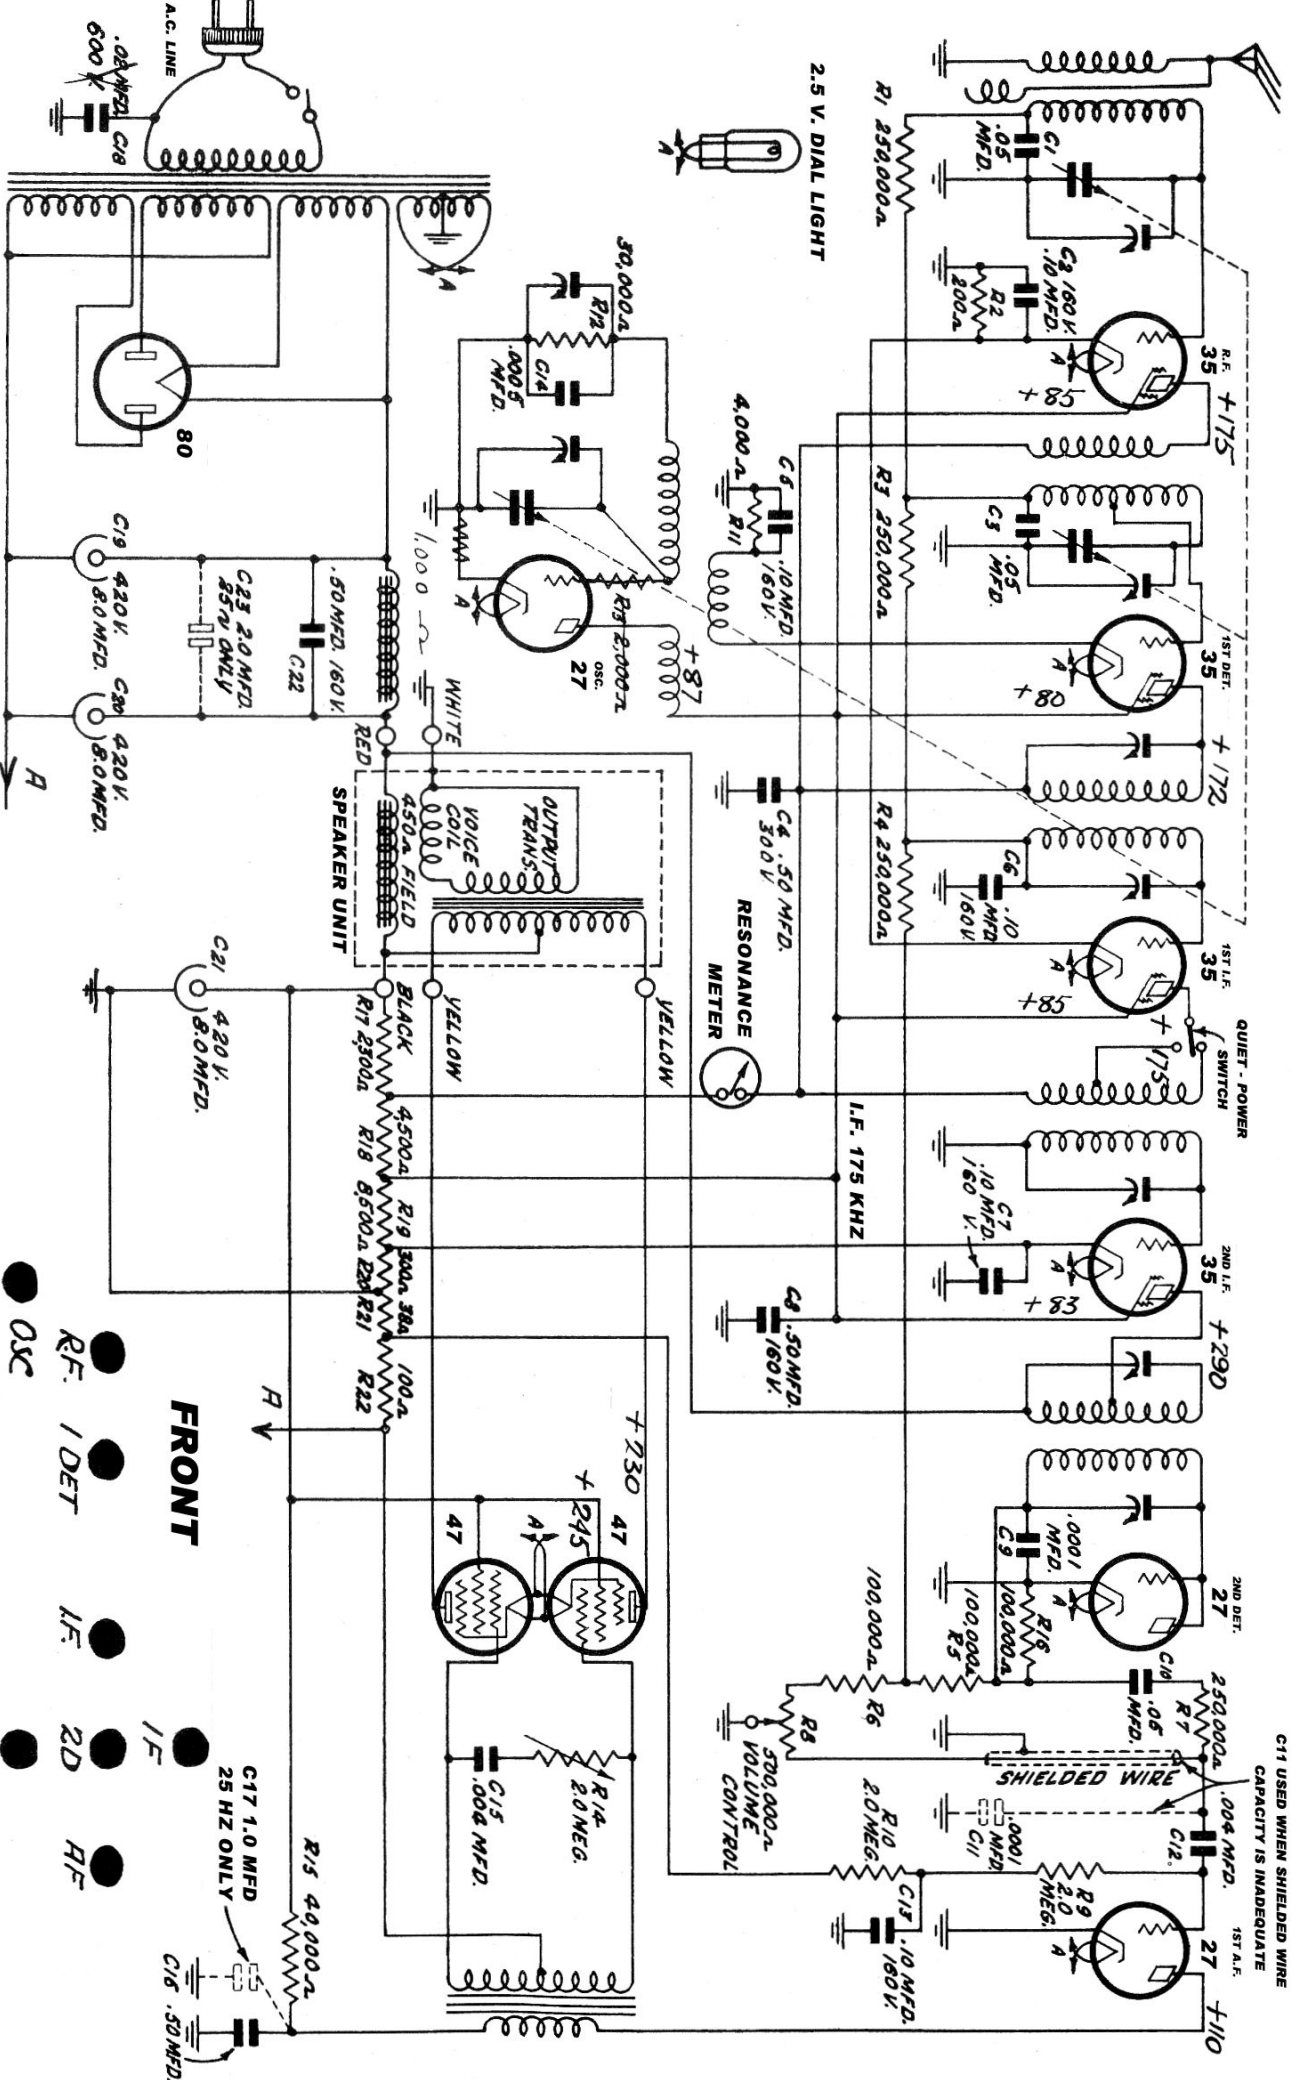

C11 USED WHEN SHIELDED WIRE CAPACITY IS INADEQUATE

# Grimes Phonola - Electrohome Series 20

- RF.
- I DET
- I.F.
- 2D
- A.F.
- OSC
- RECT
- PWR

## FRONT