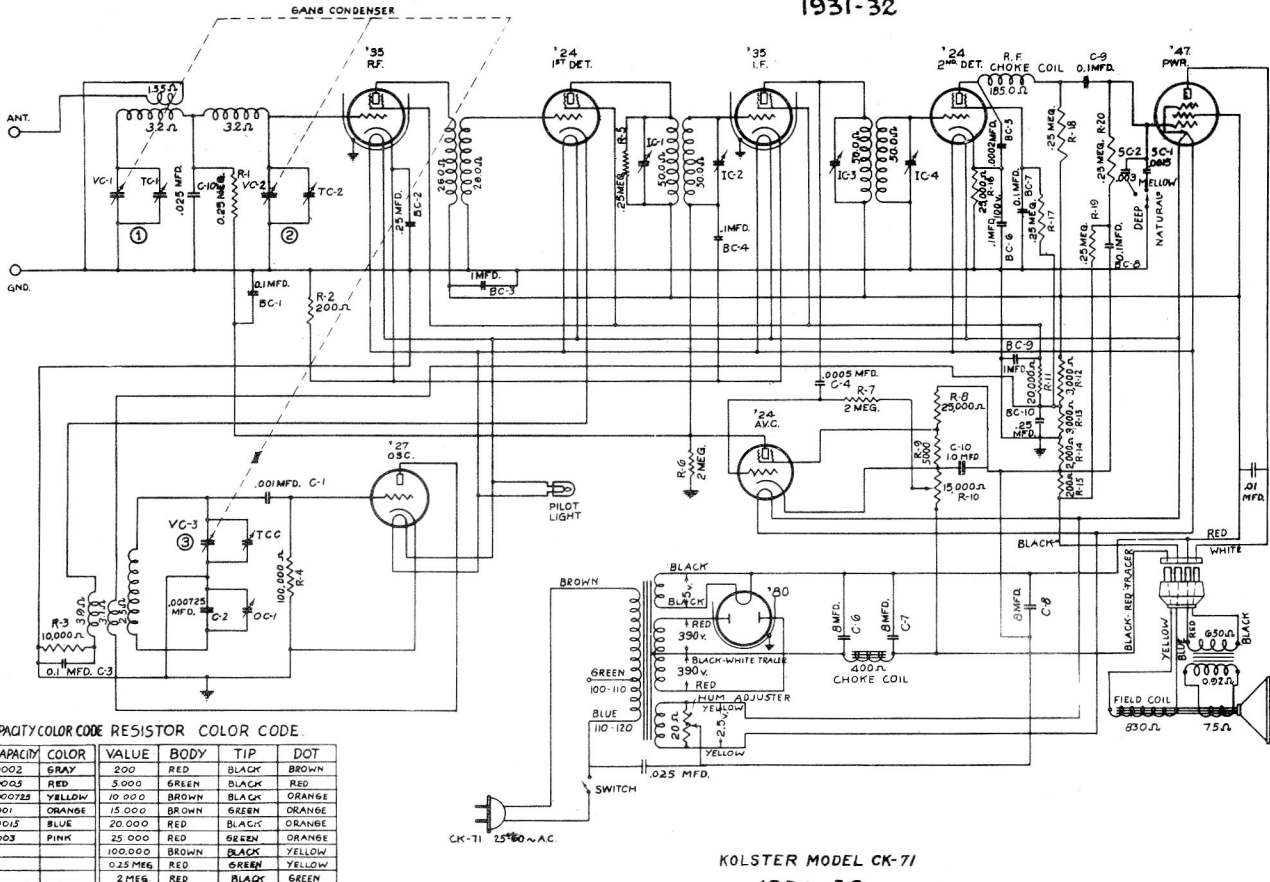

CAPACITY COLOR CODE		RESISTOR COLOR CODE			
CAPACITY	COLOR	VALUE	BODY	TIP	DOT
.0002	GRAY	1.000	GREEN	BLACK	RED
.000725	YELLOW	10.000	BROWN	BLACK	ORANGE
.001	ORANGE	25.000	RED	GREEN	ORANGE
.0015	BLUE	200	RED	BLACK	BROWN
.003	PINK	100.000	BROWN	BLACK	YELLOW
		.025 MEG.	RED	GREEN	YELLOW
		1.0 MEG.	BROWN	BLACK	GREEN

KOLSTER MODELS CK-61 & CK-66
1931-32

CAPACITY COLOR CODE		RESISTOR COLOR CODE			
CAPACITY	COLOR	VALUE	BODY	TIP	DOT
.0002	GRAY	200	RED	BLACK	BROWN
.0005	RED	5.000	GREEN	BLACK	RED
.000725	YELLOW	10.000	BROWN	BLACK	ORANGE
.001	ORANGE	15.000	BROWN	GREEN	ORANGE
.0015	BLUE	20.000	RED	BLACK	ORANGE
.003	PINK	25.000	RED	GREEN	ORANGE
		100.000	BROWN	BLACK	YELLOW
		.025 MEG.	RED	GREEN	YELLOW
		2 MEG.	RED	BLACK	GREEN

KOLSTER MODEL CK-71
1931-32