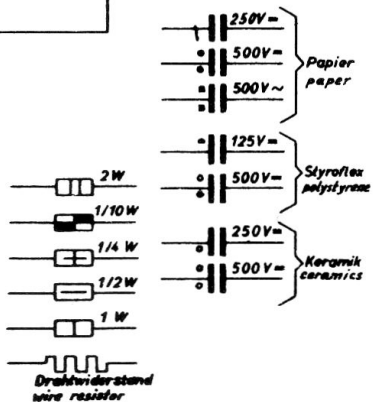

EF 89  
6,3V 0,2A

EABC80  
6,3V 0,45A

EL 84  
6,3V 0,76A

EM 84  
6,3V 0,27A

FM - Coil set 7435-028  
AM - Coil set 7203-502  
JF = 10,7 Mc  
JF = 460 kc

10	27,	24, 23, 19, 20,	21, 54,	62,	2,	4, 3, 9,	58,	6, 67, 3, 57, 8	55,	56, 13,	
23,	16,	15, 8,	44, 12, 47, 13, 9, 5,	7,	6,	30, 45	18, 31	34, 45, 39, 19, 41, 3,	20,	28, 43,	46,