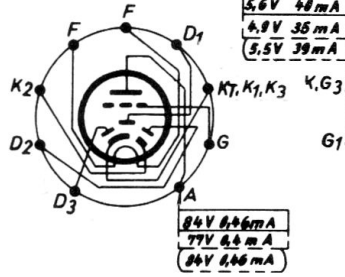

# Fleetwood Grundig 97/CA

C:	16, 46, 38, 39,	42,	52, 45, 47,	41, 1,	22, 32, 40, 37, 66, 69, 53, 60,	31,	48, 34, 25, 50, 8,	64, 51, 44,	35, 17, 49, 7,	36, 59, 18, 5, 30, 61, 11, 63,	
R:	36,	29,	32,	4,	11,	22,	10,	27, 17, 14,	25, 38, 37,	24, 1, 35, 33,	2,

EF 89  
6,3V 0,2A

EABC80  
6,3V 0,45A

EL 84  
6,3V 0,76A

EM 84  
6,3V 0,27A

FM - Coil set 7435-028  
AM - Coil set 7203-502  
JF = 10,7 Mc  
JF = 460 kc

10	27,	24, 23, 19, 20,	21, 54,	62,	2,	4, 3, 9,	58,	6, 67, 3, 57, 8	55,	56, 13,	
23,	16,	15, 8,	44, 12, 47, 13, 9, 5,	7,	6,	30, 45	18, 31	34, 45, 39, 19, 41, 3,	20,	28, 43,	46,