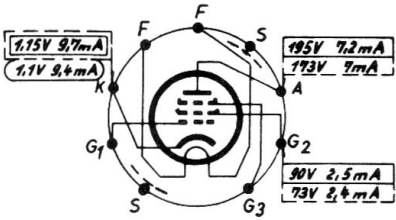

# Fleetwood Grundig 97/CA

C:	16, 46, 38, 39,	42,	52, 45, 47,	41, 1,	22, 32, 40, 37, 66, 69, 53, 60,	31,	48, 34, 25, 50, 8,	64, 51, 44,	35, 17, 49, 7,	36, 59, 18, 5, 30, 61, 11, 63,	
R:	36,	29,	32,	4,	11,	22,	10,	27, 17, 14,	25, 38, 37,	24, 1, 35, 33,	2,

EF 89  
6,3V 0,2A

EABC80  
6,3V 0,45A

EL 84  
6,3V 0,76A

EM 84  
6,3V 0,27A

FM - Coil set 7435-028  
AM - Coil set 7203-502  
JF = 10,7 Mc  
JF = 460 kc

10	27,	24, 23, 19, 20,	21, 54,	62,	2,	4, 3, 9,	58,	6, 67, 3, 57, 8	55,	56, 13,	
23,	16,	15, 8,	44, 12, 47, 13, 9, 5,	7,	6,	30, 45	18, 31	34, 45, 39, 19, 41, 3,	20,	28, 43,	46,