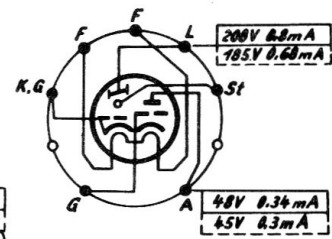

EF 89  
6,3V 0,2A

EABC80  
6,3V 0,45A

EL 84  
6,3V 0,76A

EM 84  
6,3V 0,27A

FM - Coil set 7435-028  
AM - Coil set 7203-502  
JF = 10,7 Mc  
JF = 460 kc

10	27,	24, 23, 19, 20,	21, 54,	62,	2,	4, 3, 9,	58,	6, 67, 3, 57, 8	55,	56, 13,	
23,	16,	15, 8,	44, 12, 47, 13, 9, 5,	7,	6,	30, 45	18, 31	34, 45, 39, 19, 41, 3,	20,	28, 43,	46,