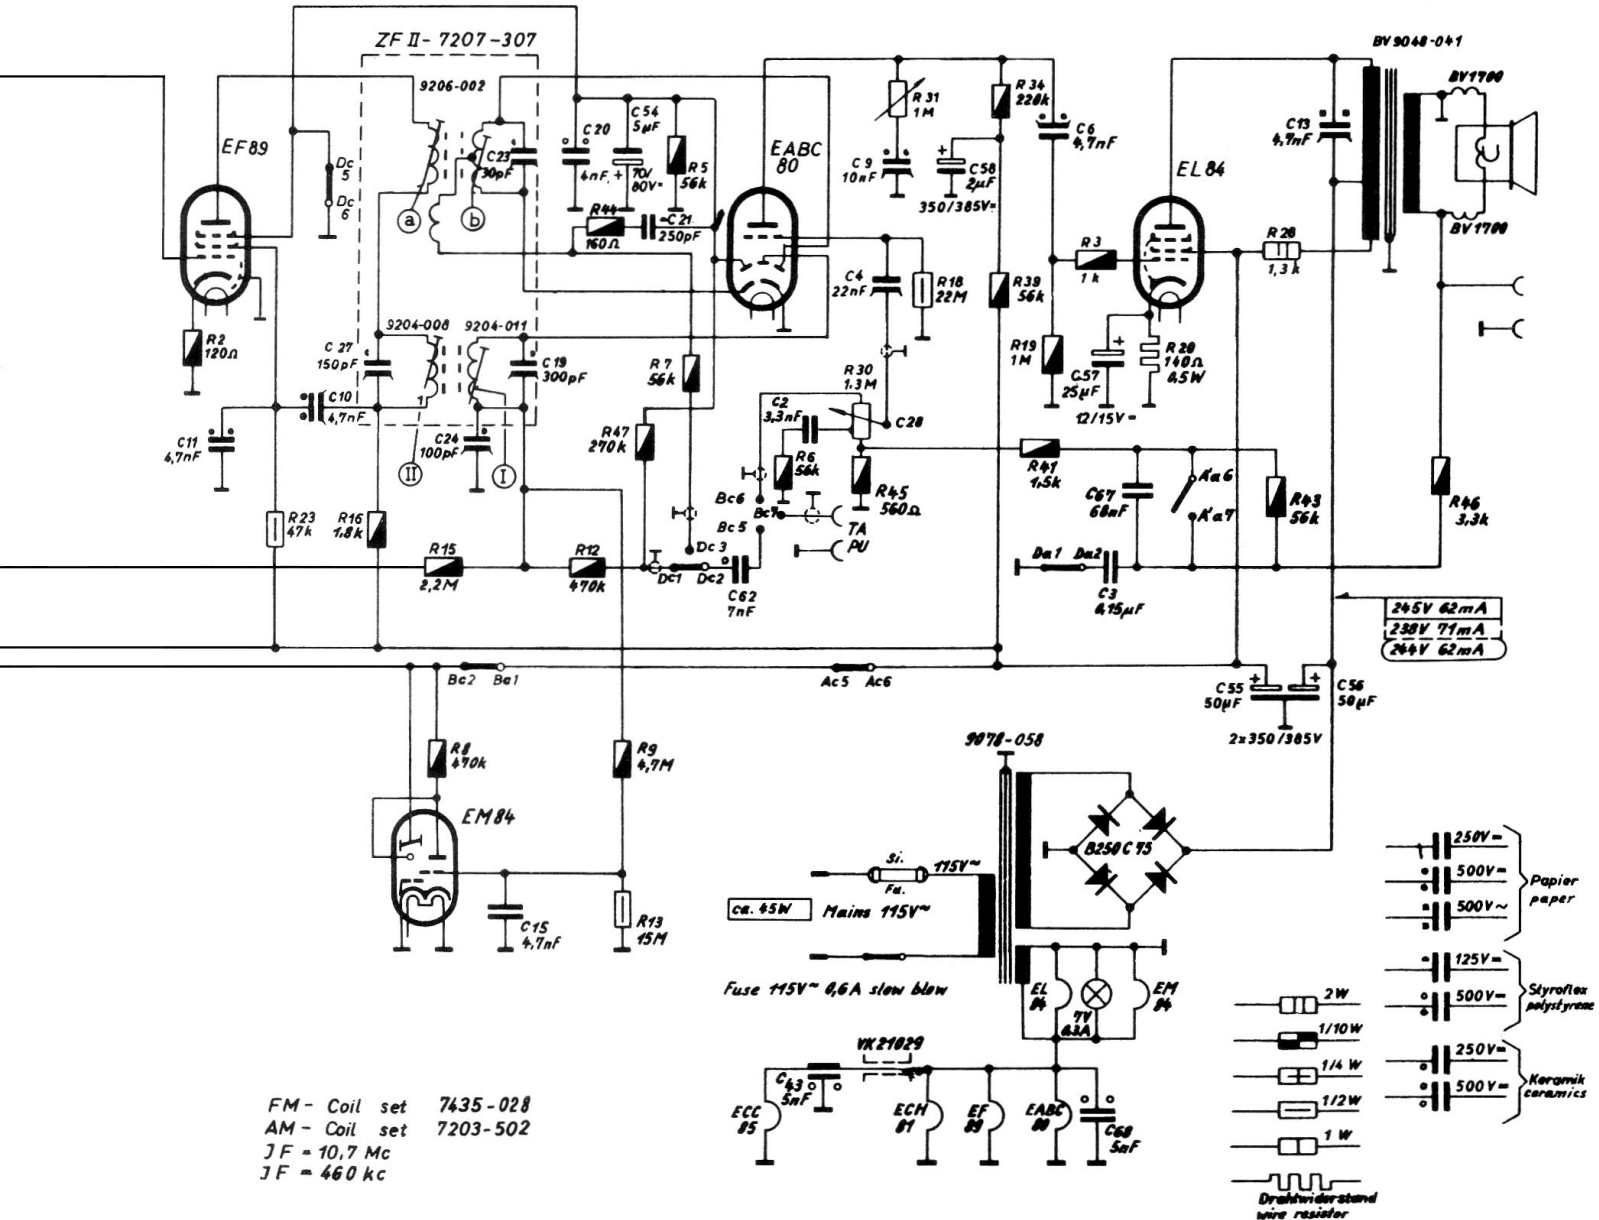

# Fleetwood Grundig 97/CA

C:	16, 46, 38, 39,	42,	52, 45, 47,	41, 1,	22, 32, 40, 37, 66, 69, 53, 60,	31,	48, 34, 25, 50, 8,	64, 51, 44,	35, 17, 49, 7,	36, 59, 18, 5, 30, 61, 11, 63,	
R:	36,	29,	32,	4,	11,	22,	10,	27, 17, 14,	25, 38, 37,	24, 1, 35, 33,	2,

EF 89  
6,3V 0,2A

EABC80  
6,3V 0,45A

EL 84  
6,3V 0,76A

EM 84  
6,3V 0,27A

FM - Coil set 7435-028  
AM - Coil set 7203-502  
JF = 10,7 Mc  
JF = 460 kc

10	27,	24, 23, 19, 20,	21, 54,	62,	2,	4, 3, 9,	58,	6, 67, 3, 57, 8	55,	56, 13,	
23,	16,	15, 8,	44, 12, 47, 13, 9, 5,	7,	6,	30, 45	18, 31	34, 45, 39, 19, 41, 3,	20,	28, 43,	46,