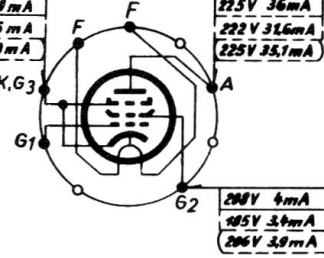

# Fleetwood Grundig 97/CA

C:	16, 46, 38, 39,	42,	52, 45, 47,	41, 1,	22, 32, 40, 37, 66, 69, 53, 60,	31,	48, 34, 25, 50, 8,	64, 51, 44,	35, 17, 49, 7,	36, 59, 18, 5, 30, 61, 11, 63,	
R:	36,	29,	32,	4,	11,	22,	10,	27, 17, 14,	25, 38, 37,	24, 1, 35, 33,	2,

EF 89  
6,3V 0,2A

EABC80  
6,3V 0,45A

EL 84  
6,3V 0,76A

EM 84  
6,3V 0,27A

FM - Coil set 7435-028  
AM - Coil set 7203-502  
JF = 10,7 Mc  
JF = 460 kc

10	27,	24, 23, 19, 20,	21, 54,	62,	2,	4, 3, 9,	58,	6, 67, 3, 57, 8	55,	56, 13,	
23,	16,	15, 8,	44, 12, 47, 13, 9, 5,	7,	6,	30, 45	18, 31	34, 45, 39, 19, 41, 3,	20,	28, 43,	46,