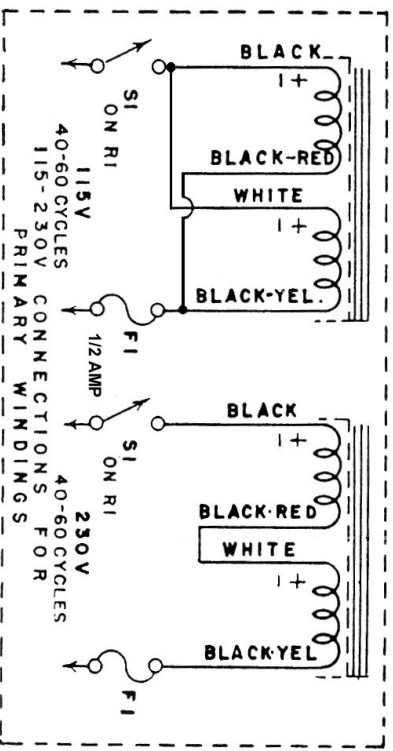

DUMONT TYPE 164-E CATHODE RAY OSCILLOSCOPE CATHODE RAY OSCILLOGRAPH

DEFLECTION PLATE POSITIONS
VIEWED FROM FRONT

Z FOR LINE CONNECTIONS
SEE DIAGRAM