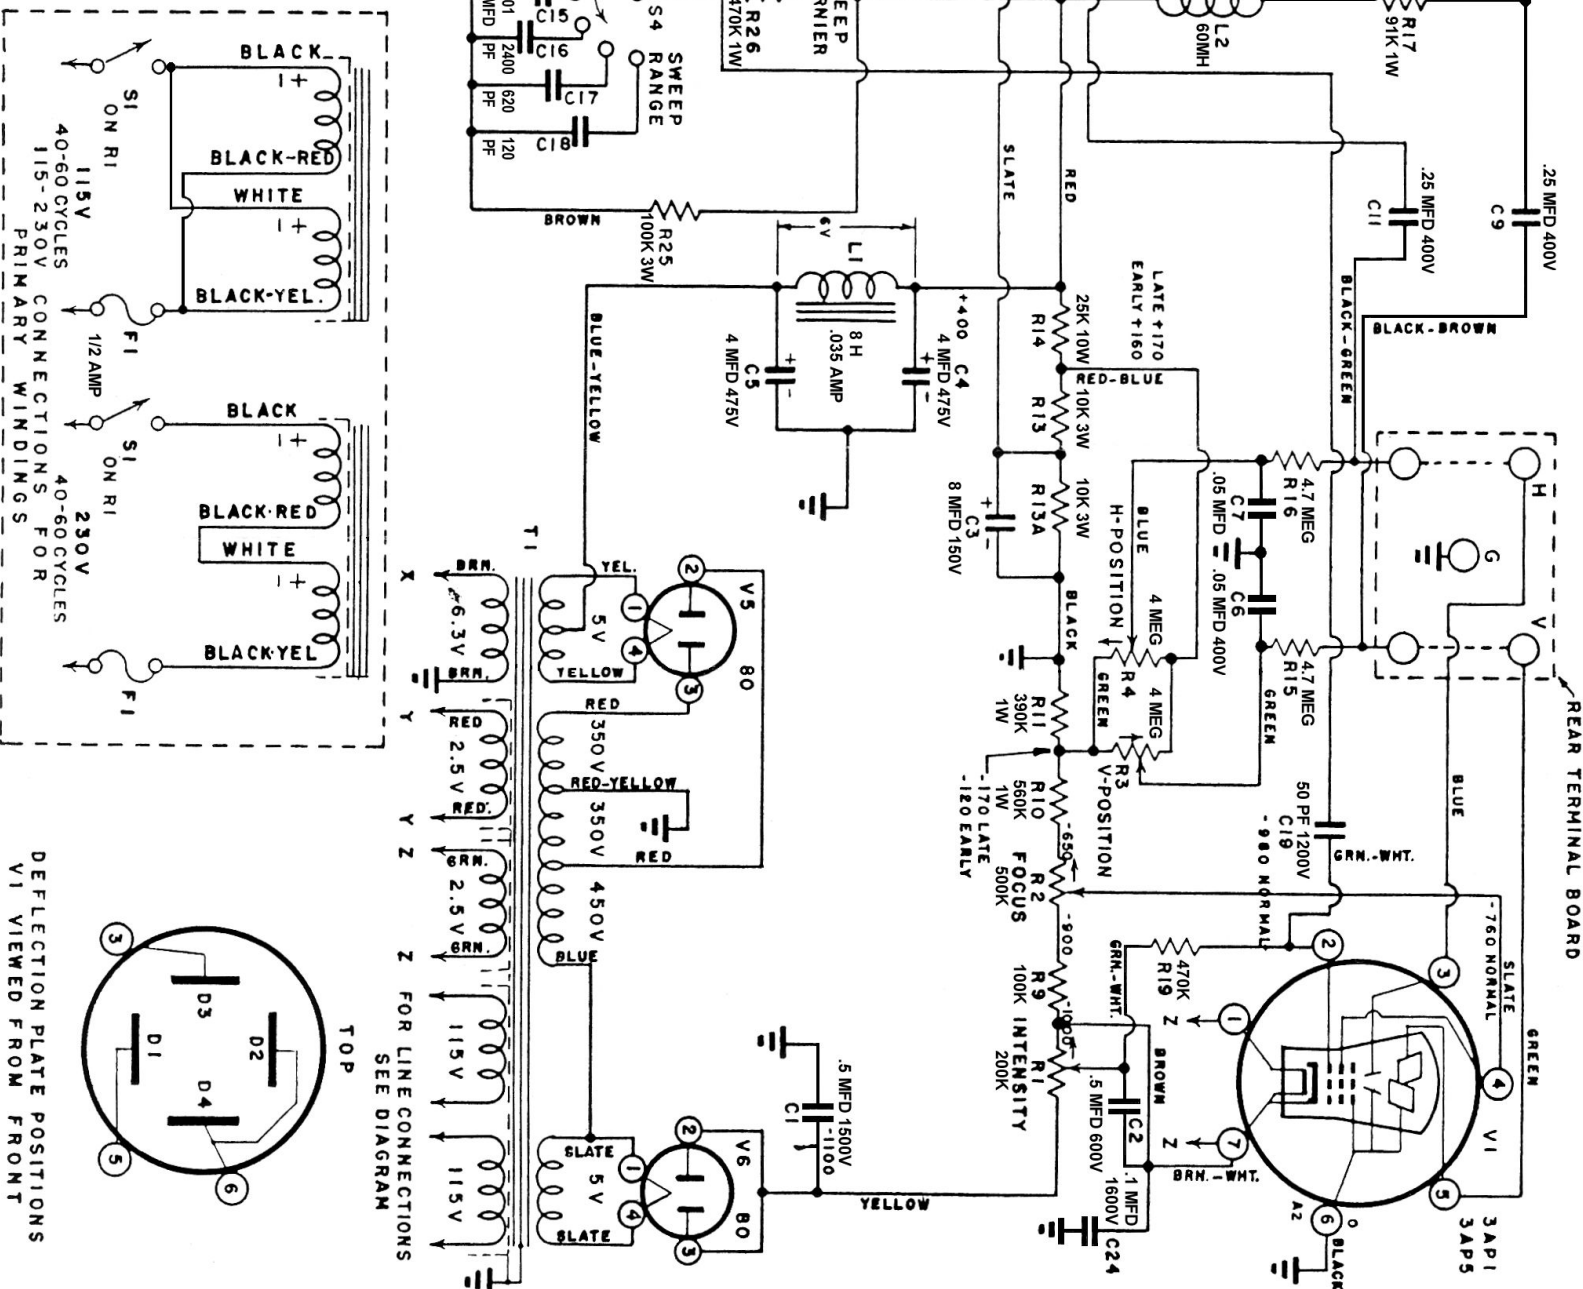

DUMONT TYPE 164-E CATHODE RAY OSCILLOSCOPE CATHODE RAY OSCILLOGRAPH

DEFLECTION PLATE POSITIONS
VIEWED FROM FRONT

Z FOR LINE CONNECTIONS
SEE DIAGRAM