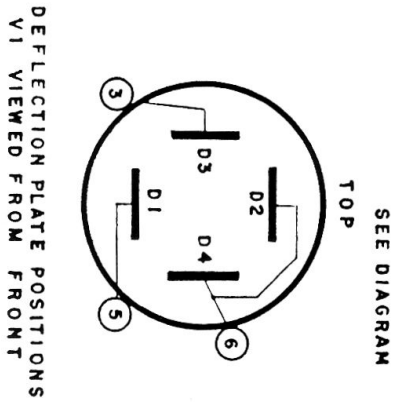

DUMONT TYPE 164-E CATHODE RAY OSCILLOSCOPE CATHODE RAY OSCILLOGRAPH

DEFLECTION PLATE POSITIONS
VIEWED FROM FRONT

Z FOR LINE CONNECTIONS
SEE DIAGRAM