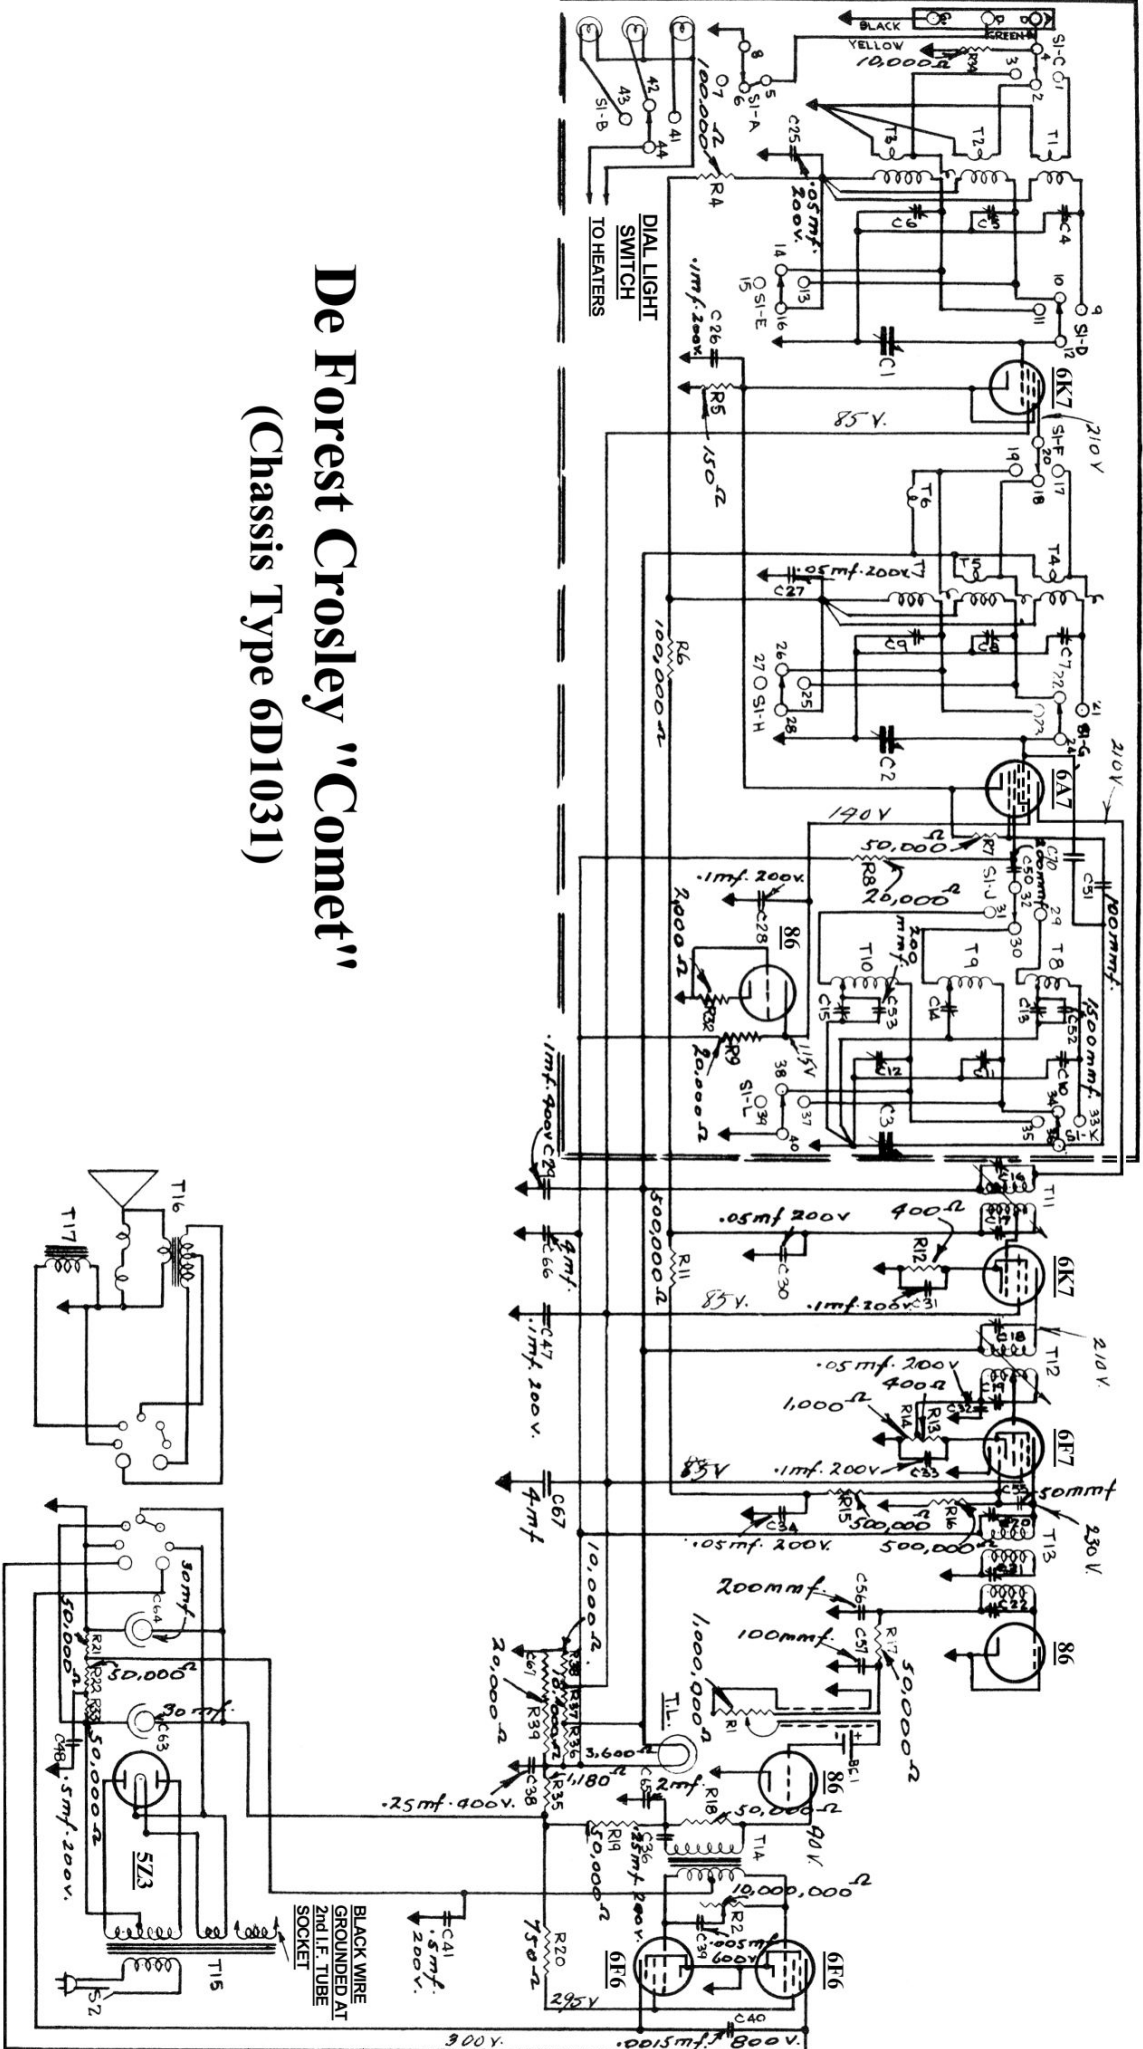

# De Forest Crosley "Comet"

## (Chassis Type 6D1031)

# De Forest Crosley "Comet"

(Chassis Type 6D1031)

Alignment See; "Rogers Multi-Band AC and Battery Receiver Alignment"