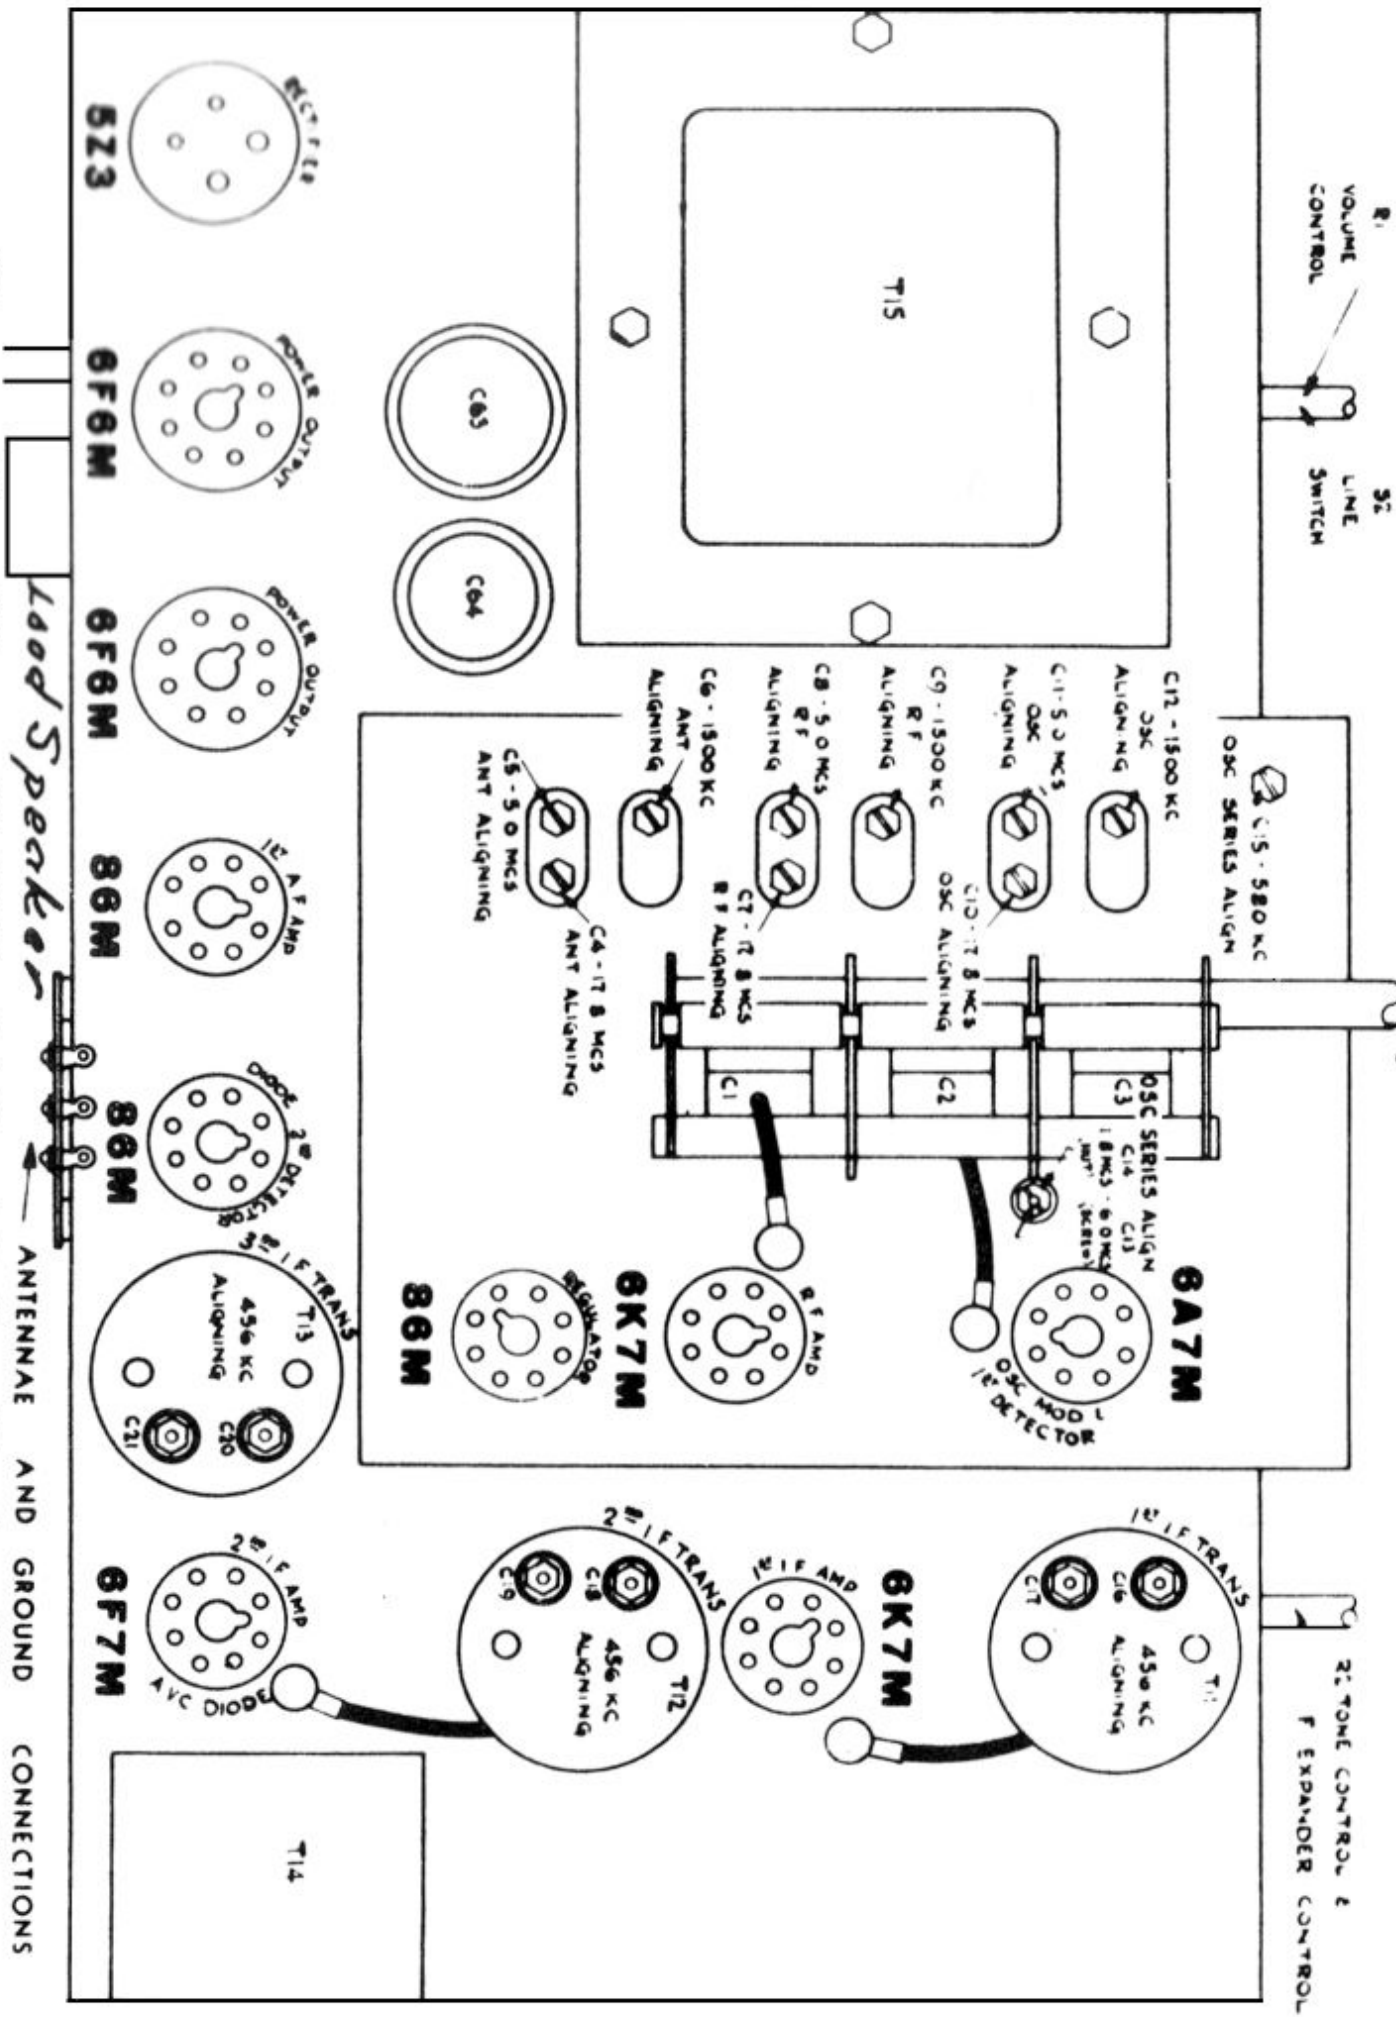

# De Forest Crosley "Comet"

## (Chassis Type 6D1031)

# De Forest Crosley "Comet"

(Chassis Type 6D1031)

Alignment See; "Rogers Multi-Band AC and Battery Receiver Alignment"