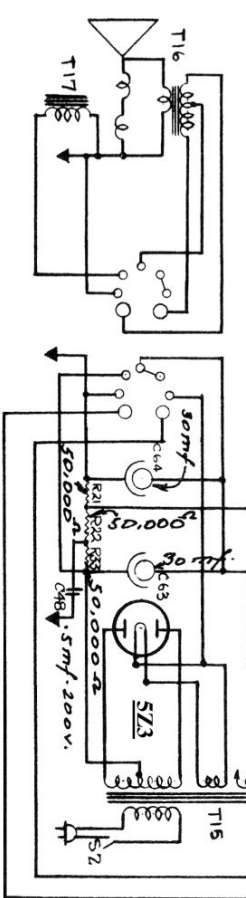

## (Chassis Type 6D1031)

# De Forest Crosley "Comet"

(Chassis Type 6D1031)

Alignment See; "Rogers Multi-Band AC and Battery Receiver Alignment"