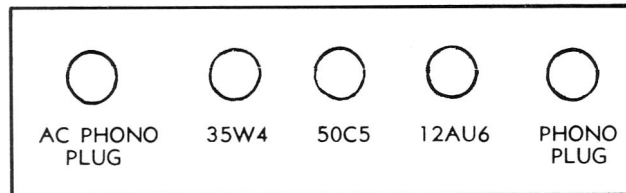

Portable Electric Phonographs

For Operation on 105-125 Volts A.C. Cycle as Marked.

Tube Layout
PMP-321   PAP-322

Tube Layout
PAP-323

Model PMP-320

3 Speed 1 Tube Manual

Undistorted Power Output ..... 1.1 Watts
Maximum Power Output ..... 1.8 Watts
Power Consumption ..... 33 VA.
Tube 25L6GT

Model PAP-322

4 Speed 2 Tube Automatic

Undistorted Power Output ..... .85 Watts
Maximum Power Output ..... 1.25 Watts
Power Consumption ..... 55 VA.
Tubes 50C5, 35W4

Model PMP-321

**4 Speed 60 Cycle, 3 Speed 25 Cycle,
2 Tube Manual**

Undistorted Power Output ..... .85 Watts
Maximum Power Output ..... 1.25 Watts
Power Consumption ..... 33 VA.
Tubes 50C5, 35W4

Model PAP-323

4 Speed 3 Tube Automatic

Undistorted Power Output ..... 1 Watt
Maximum Power Output ..... 1.75 Watts
Power Consumption ..... 55 VA.
Tubes 12AU6, 50C5, 35W4

CAUTION FOR SERVICEMEN

Any serviceman working with this unit when it is out of the cabinet should take special care not to come in contact with any ground connections.