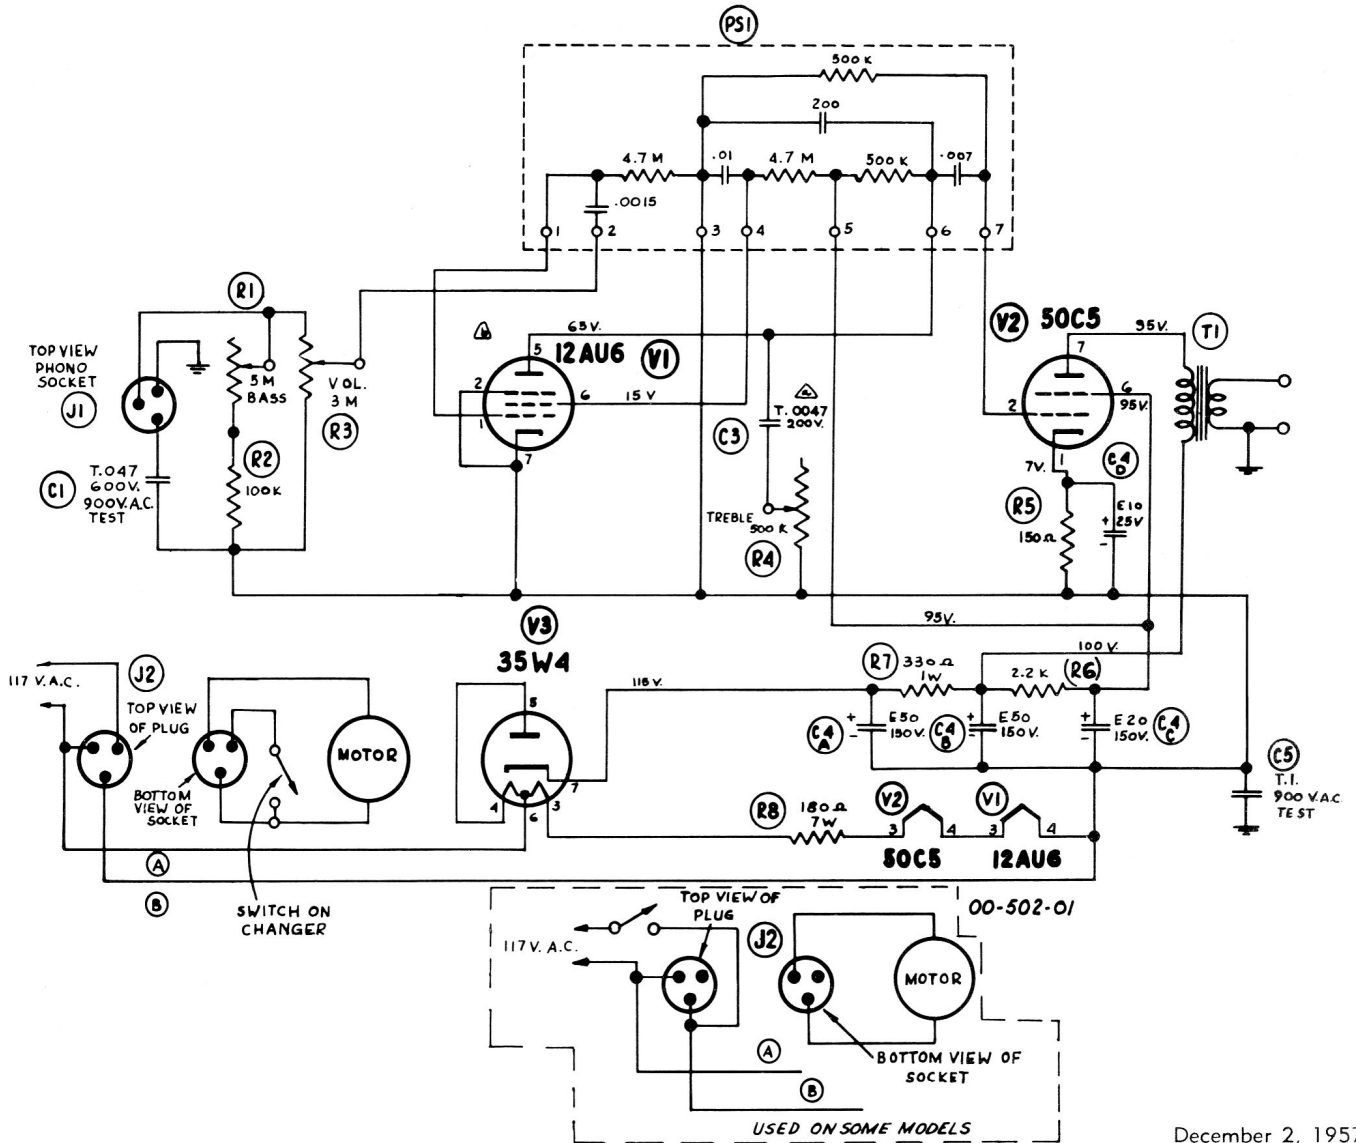

SCHEMATIC — Model PAP-323

December 2, 1957

NOTES: