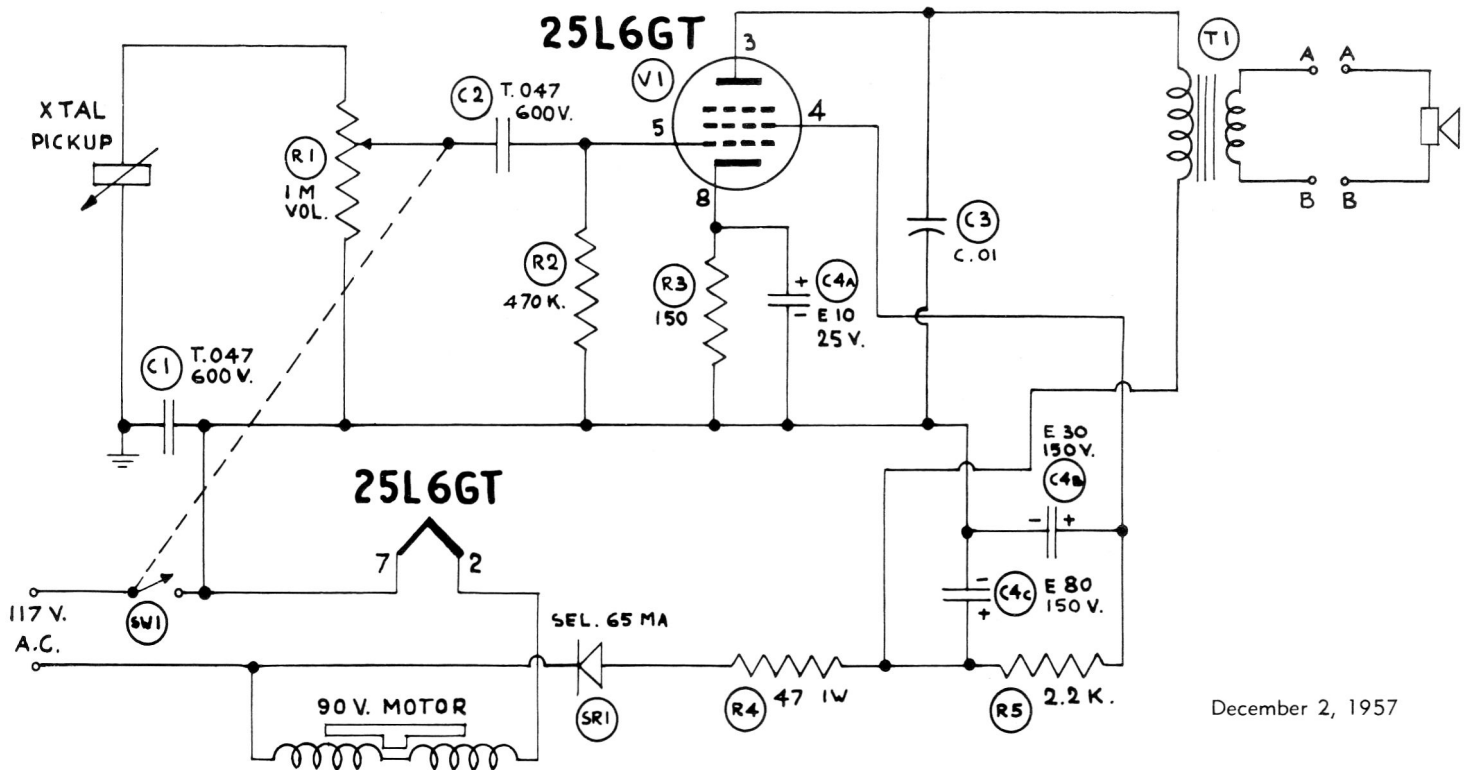

SCHMATIC — Model PMP-320