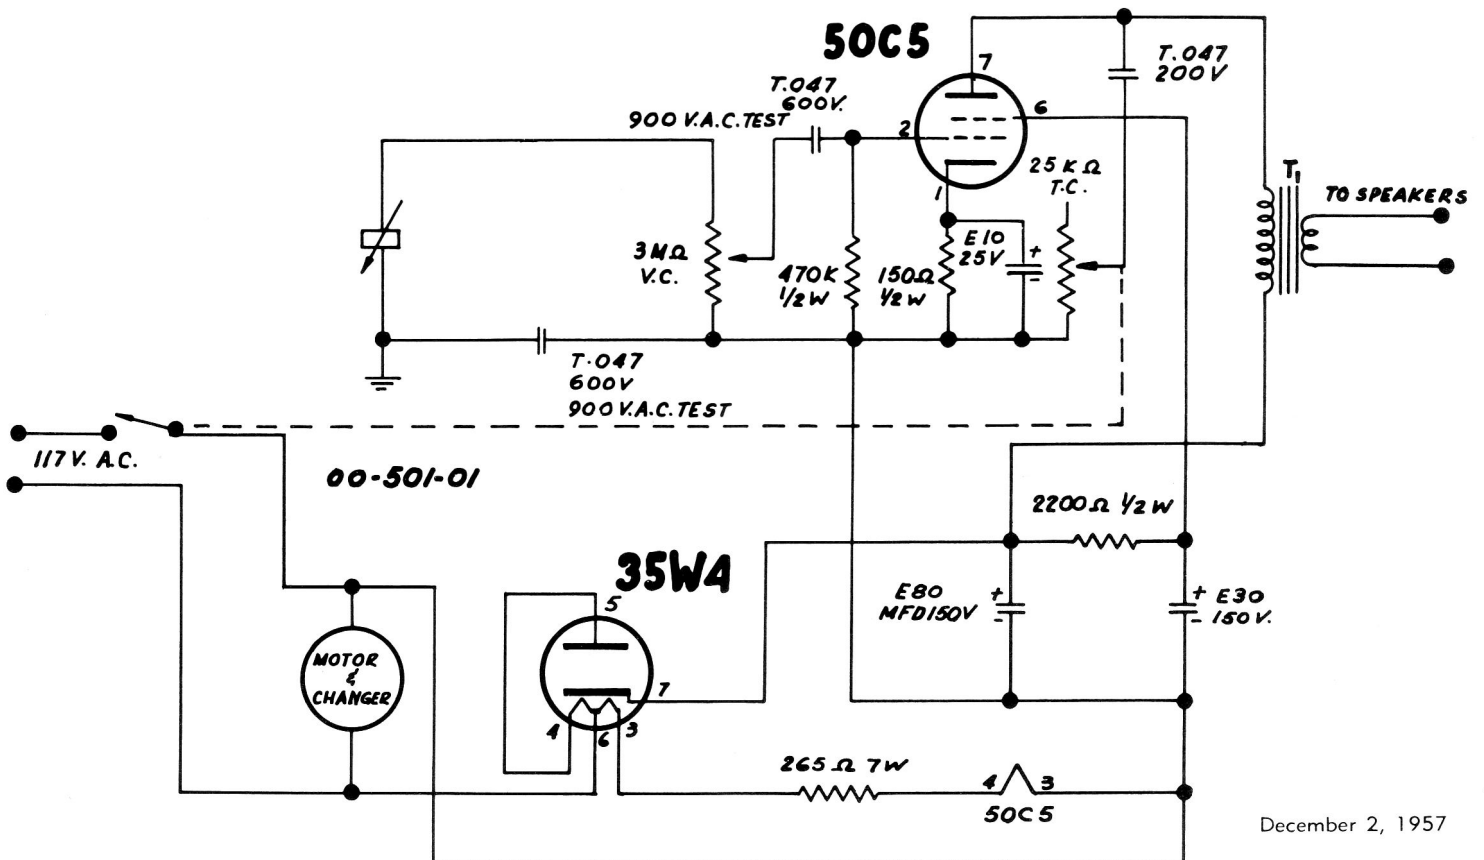

SCHMATIC — Models PMP-321, PAP-322