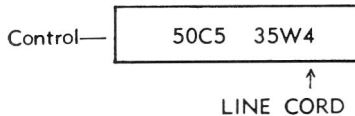

Portable Electric Phonographs

For Operation on 105-125 Volts A.C. Cycle as Marked.

Tube Layout
PMP-321   PAP-322