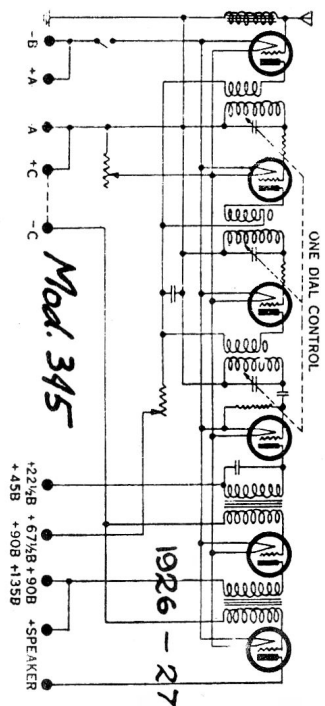

+ B Pr. Red  
 + B 90 Red and Yellow  
 + B 45 Maroon

+ C Green  
 - C 4 1/2 Green with Black Tracer  
 - C Pr. Green with Yellow Tracer  
 + A Yellow  
 - A Black with Yellow tracer

1925-26

Other early models 305-310-315  
 320-325-330-350-385-390.

1927-28

Model 700, 705, 710

1927-28

Mod. 345

1926-27

Model 530, 535

1927-28.

1927-28

Model 715, 720

Printed in Canada

—Courtesy Stewart Warner Speedometer Corp.