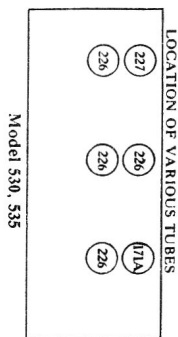

Printed in Canada

—Courtesy Stewart Warner Speedometer Corp.