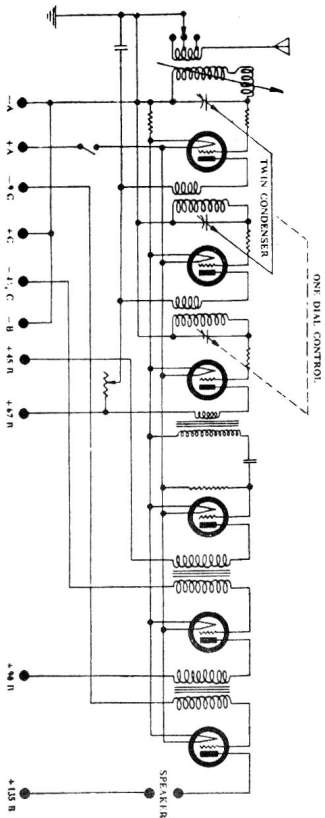

+ B Pr. Red  
 + B 90 Red and Yellow  
 + B 45 Maroon

+ C Green  
 - C 4 1/2 Green with Black Tracer  
 - C Pr. Green with Yellow Tracer  
 + A Yellow  
 - A Black with Yellow tracer

1925-26

Other early models 305-310-315  
 320-325-330-350-385-390.

1927-28

Model 700, 705, 710

1927-28

Mod. 345

1926-27

Model 530, 535

1927-28.

1927-28

Model 715, 720

Printed in Canada

—Courtesy Stewart Warner Speedometer Corp.