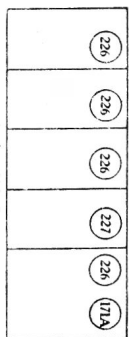

Printed in Canada

—Courtesy Stewart Warner Speedometer Corp.