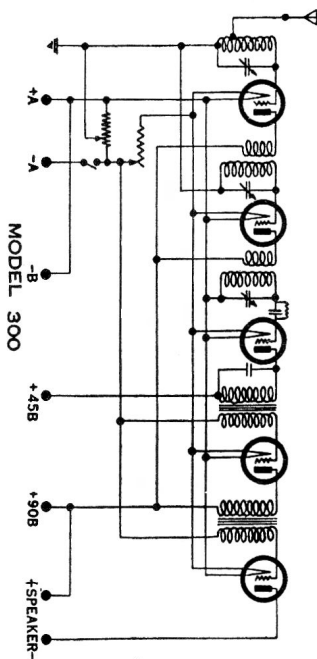

+ B Pr. Red  
 + B 90 Red and Yellow  
 + B 45 Maroon

+ C Green  
 - C 4 1/2 Green with Black Tracer  
 - C Pr. Green with Yellow Tracer  
 + A Yellow  
 - A Black with Yellow tracer

1925-26

Other early models 305-310-315  
 320-325-330-350-385-390.

1927-28

Model 700, 705, 710

1927-28

Mod. 345

1926-27

Model 530, 535

1927-28.

1927-28

Model 715, 720

Printed in Canada

—Courtesy Stewart Warner Speedometer Corp.