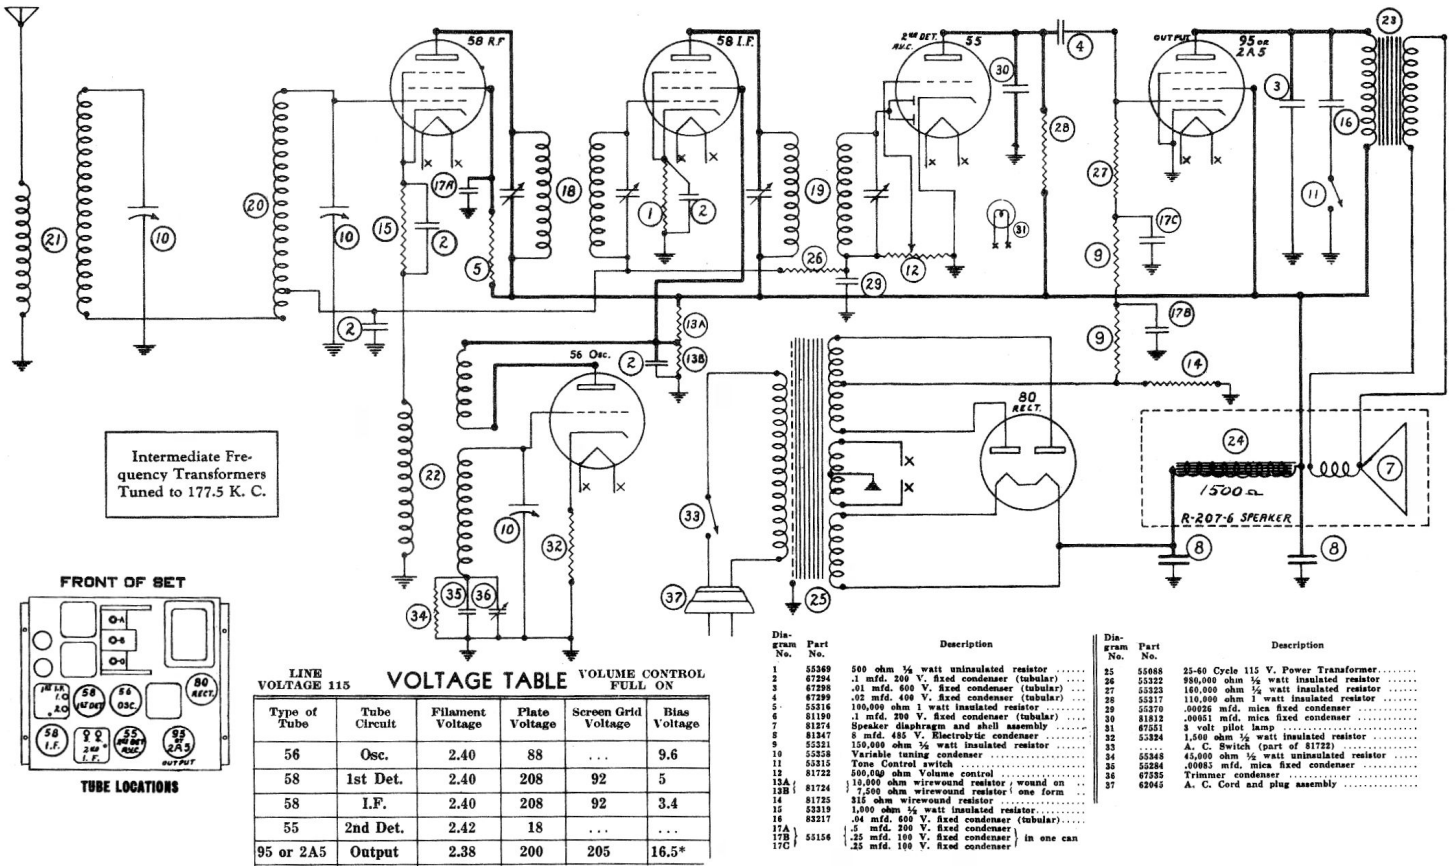

R-109 a-109 b. 1933-34

Model -109-d - 1933-34

DATA SHEET

PRINTED IN CANADA

COURTESY
STEWART-WARNER 15
ALEMITE CORP. LTD.