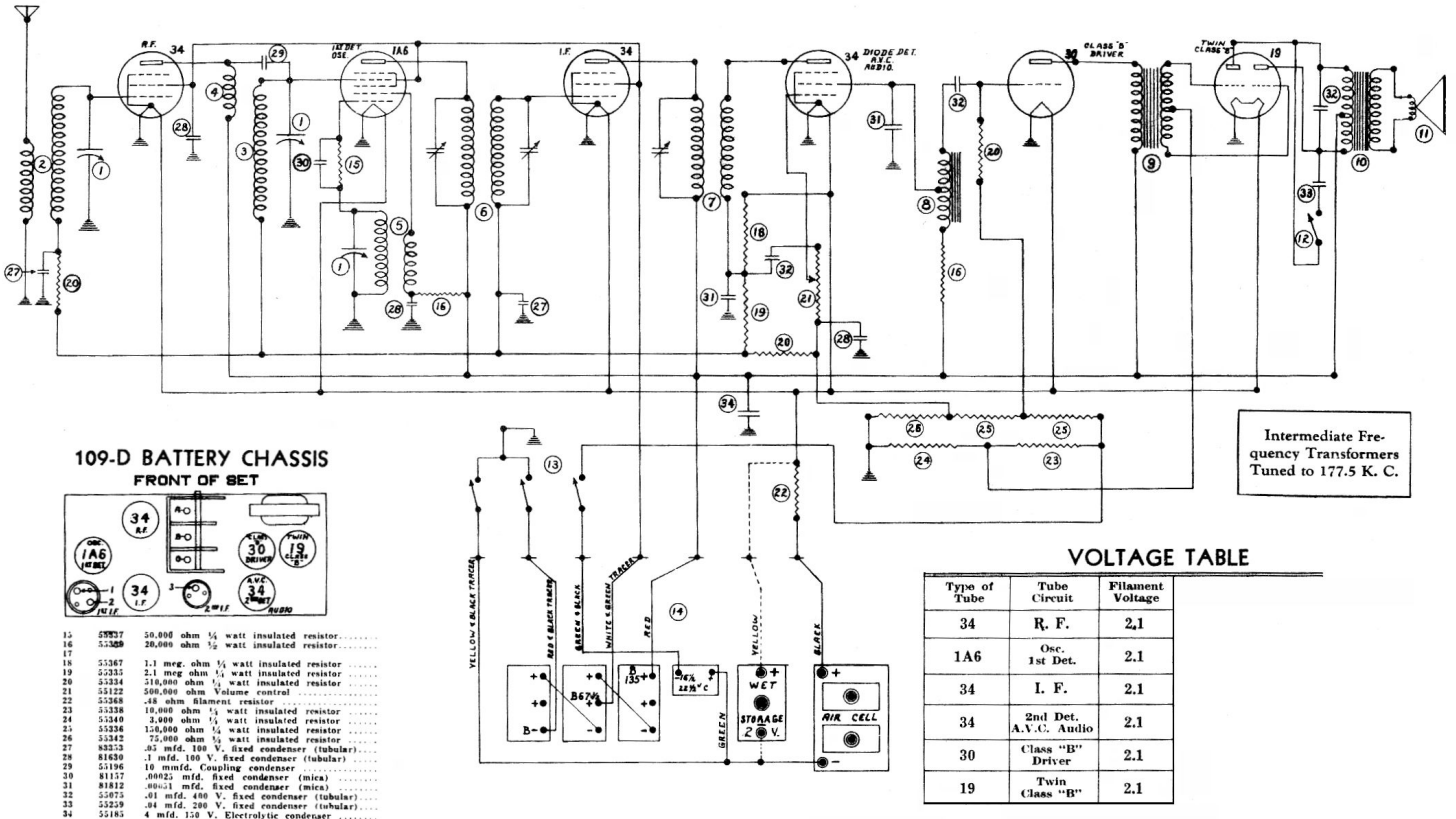

R-109 a-109 b. 1933-34

Model -109-d - 1933-34

DATA SHEET

PRINTED IN CANADA

COURTESY
STEWART-WARNER 15
ALEMITE CORP. LTD.