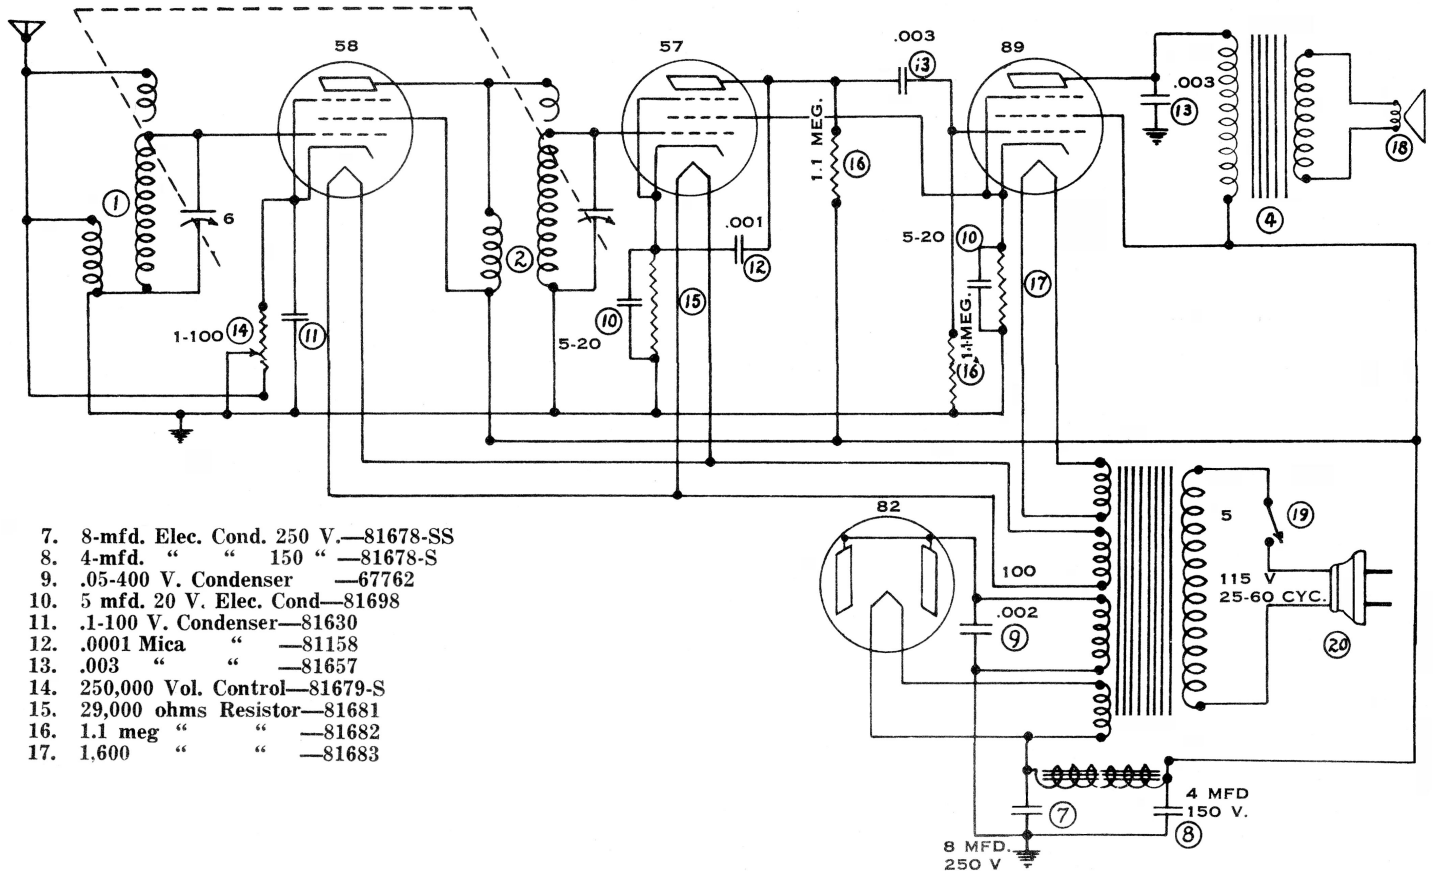

# Models - R III - CR III 1933-34

# Model R108.b 1933-34

- 7. 8-mfd. Elec. Cond. 250 V.—81678-SS
- 8. 4-mfd. " " 150 " —81678-S
- 9. .05-400 V. Condenser —67762
- 10. 5 mfd. 20 V. Elec. Cond—81698
- 11. 1-100 V. Condenser—81630
- 12. .0001 Mica " —81158
- 13. .003 " —81657
- 14. 250,000 Vol. Control—81679-S
- 15. 29,000 ohms Resistor—81681
- 16. 1.1 meg " —81682
- 17. 1,600 " " —81683