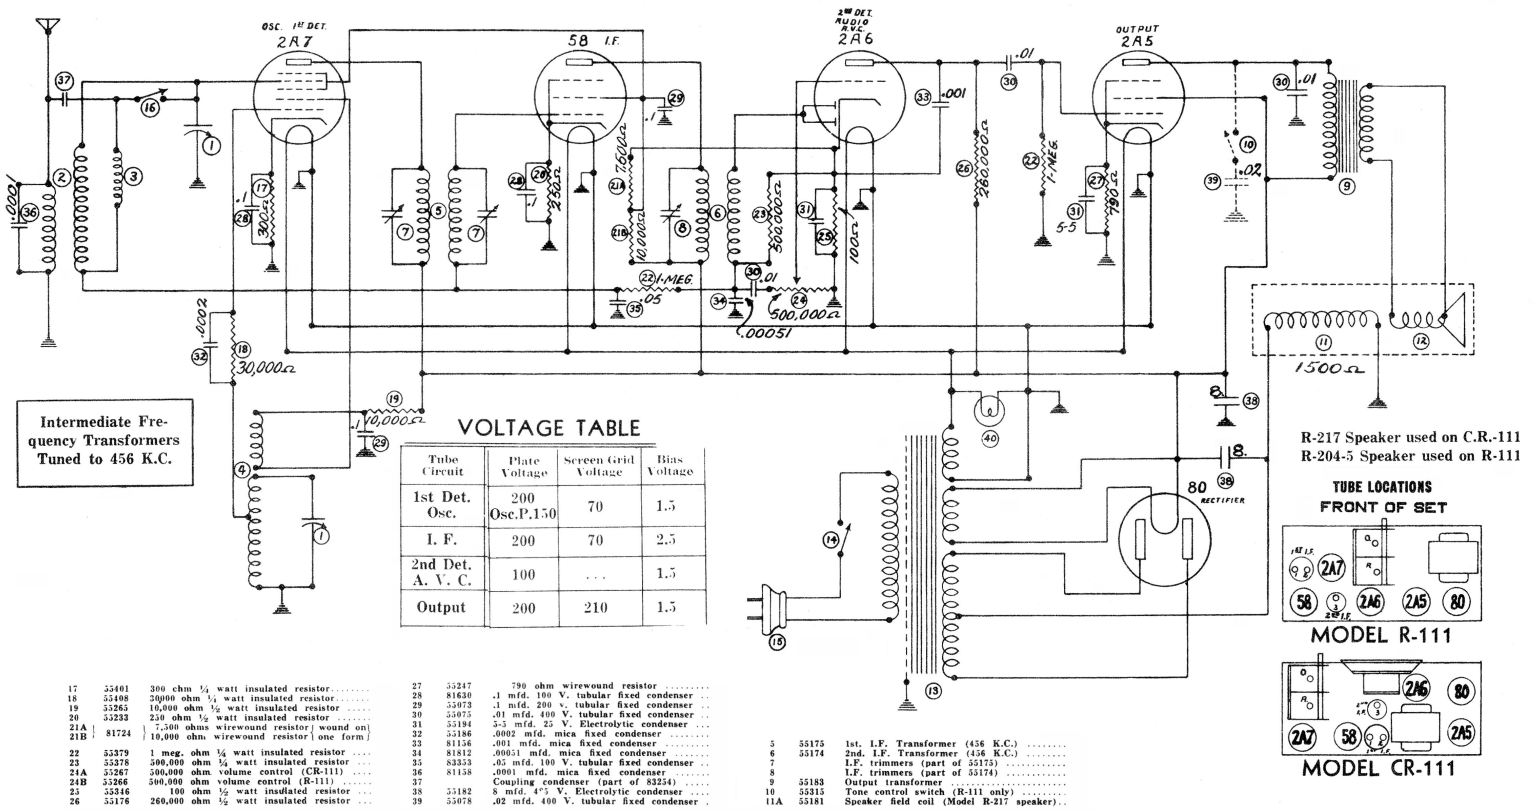

# Models - R III - CR III 1933-34

# Model R108.b 1933-34

- 7. 8-mfd. Elec. Cond. 250 V.—81678-SS
- 8. 4-mfd. " " 150 " —81678-S
- 9. .05-400 V. Condenser —67762
- 10. 5 mfd. 20 V. Elec. Cond—81698
- 11. 1-100 V. Condenser—81630
- 12. .0001 Mica " —81158
- 13. .003 " —81657
- 14. 250,000 Vol. Control—81679-S
- 15. 29,000 ohms Resistor—81681
- 16. 1.1 meg " —81682
- 17. 1,600 " " —81683