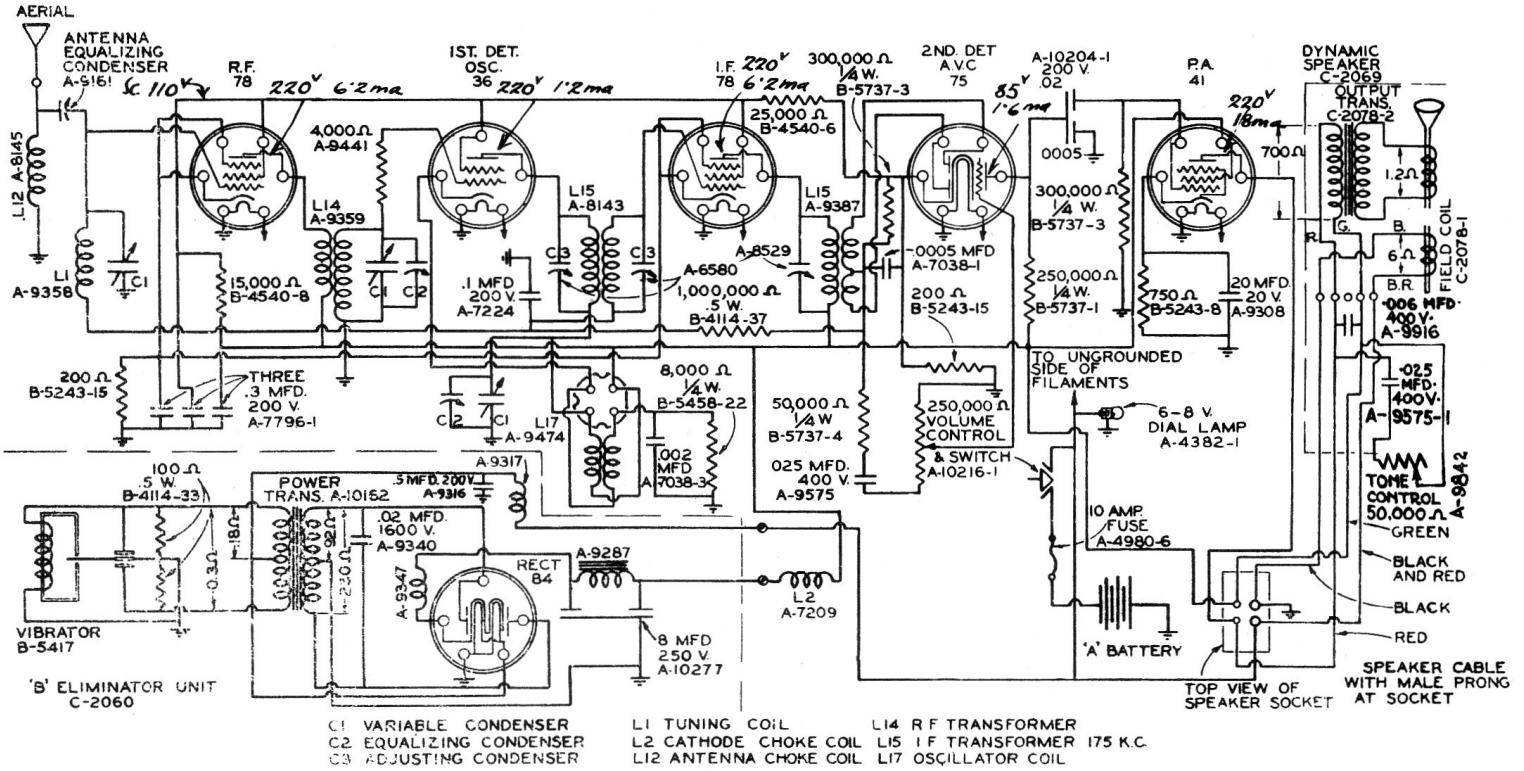

Model-33c (Auto-Receiver) 1934 IF 175 Kc.

-SUPERHETERODYNE AUTOMOBILE RADIO RECEIVER

Model-333 (Auto-Receiver) 1934 IF. 456 Kc.

-SUPERHETERODYNE AUTOMOBILE RADIO RECEIVER