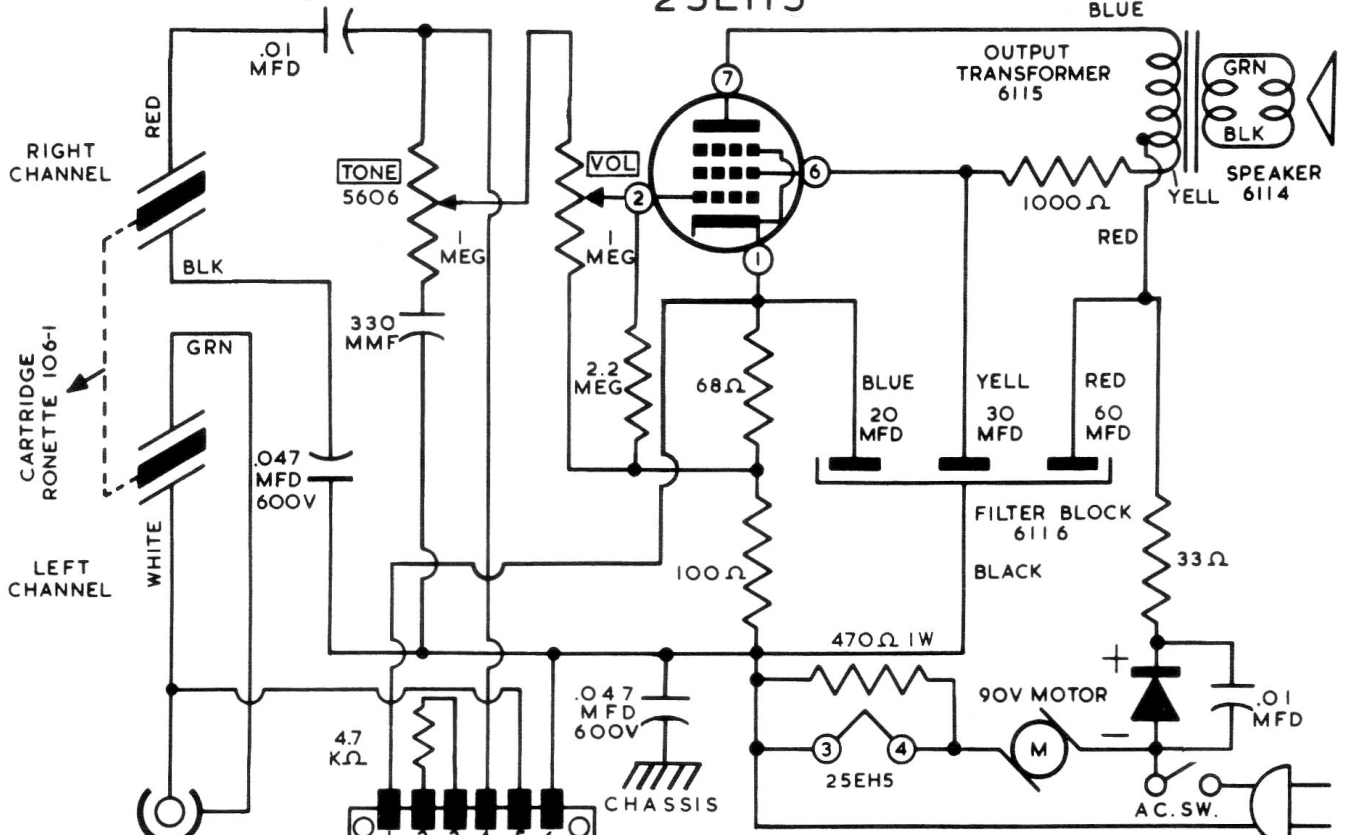

MODELS RP 122, VM 661

25EH5

- NOTE
- MODEL RP 122 - AC SW ON VOLUME
  - MODEL VM 661 - AC SW ON CHANGER
  - MODEL RP 122 - VOL. CONTROL NO. 5605
  - MODEL VM 661 - VOL. CONTROL NO. 5606

MODELS RP 123, VM 662

25EH5

- NOTE
- MODEL RP 123 - AC SW ON VOL. (5605)
  - MODEL VM 662 - AC SW ON CHANGER
  - MODEL VM 662 - VOL. CONTROL (5606)