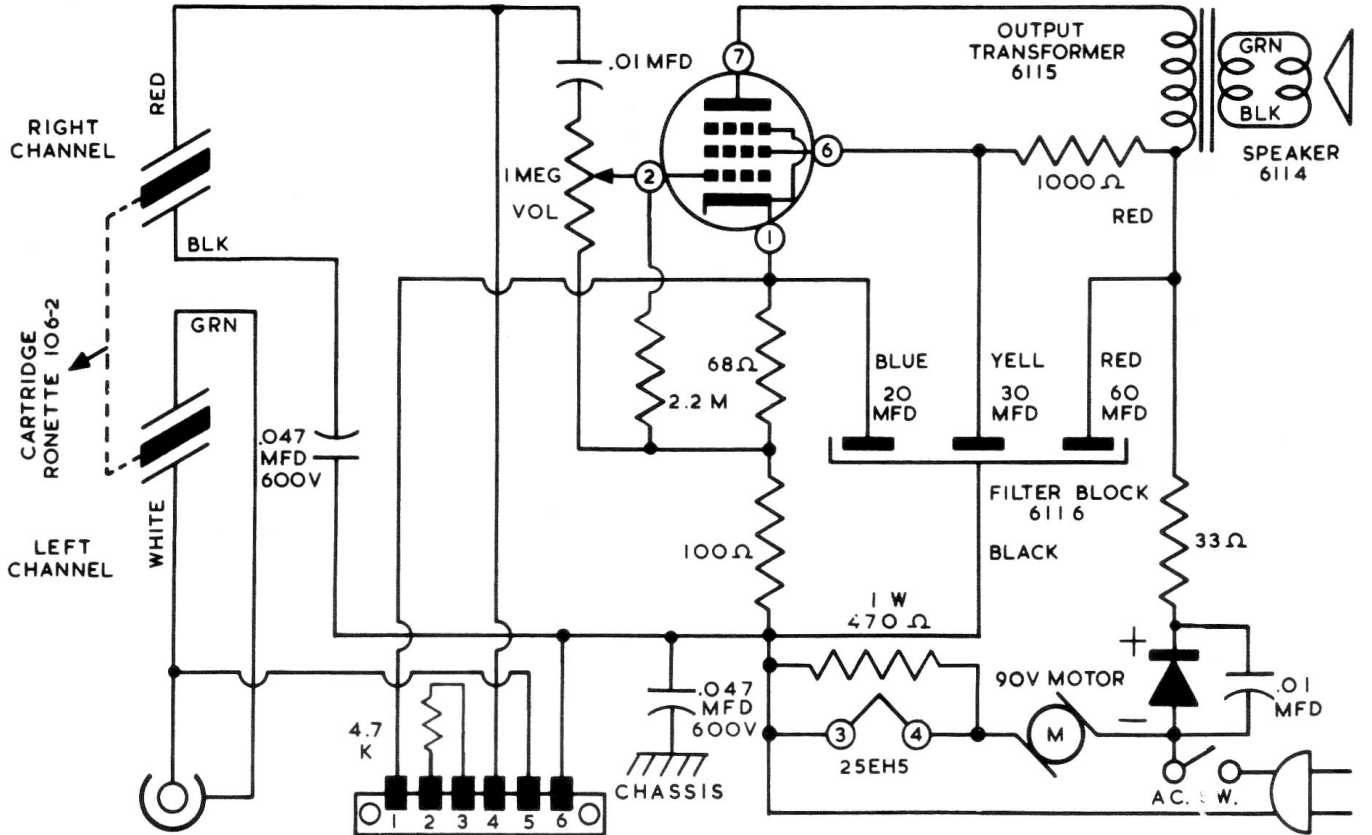

MODELS RP 122, VM 661

25EH5

- NOTE
- MODEL RP 122 - AC SW ON VOLUME
  - MODEL VM 661 - AC SW ON CHANGER
  - MODEL RP 122 - VOL. CONTROL NO. 5605
  - MODEL VM 661 - VOL. CONTROL NO. 5606

MODELS RP 123, VM 662

25EH5

- NOTE
- MODEL RP 123 - AC SW ON VOL. (5605)
  - MODEL VM 662 - AC SW ON CHANGER
  - MODEL VM 662 - VOL. CONTROL (5606)