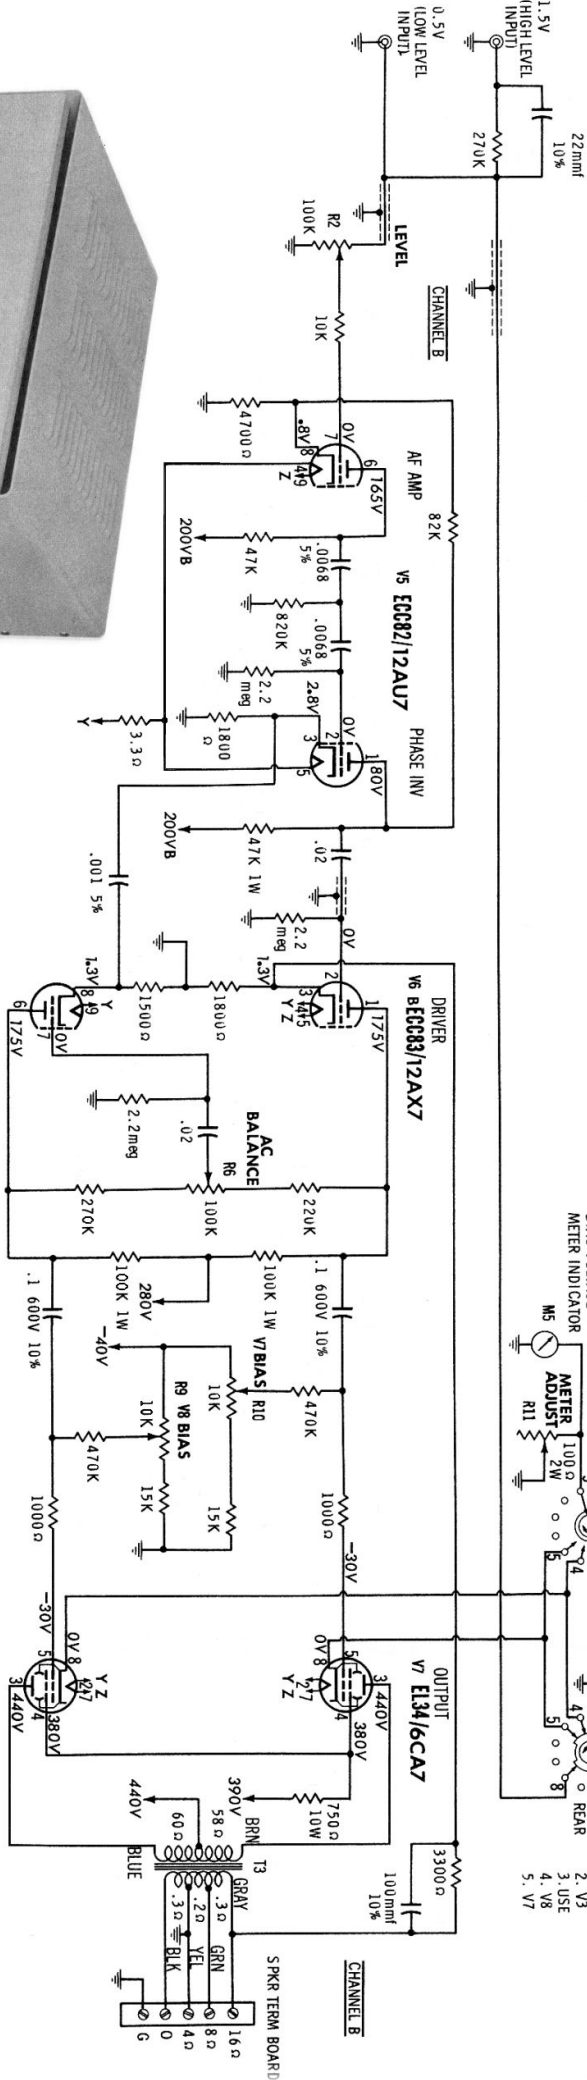

SCOTT 290 STEREO POWER AMPLIFIER

DRIVER
V6 6ECC83/12AX7

OUTPUT
V8 E134/6CA7

CHANNEL A