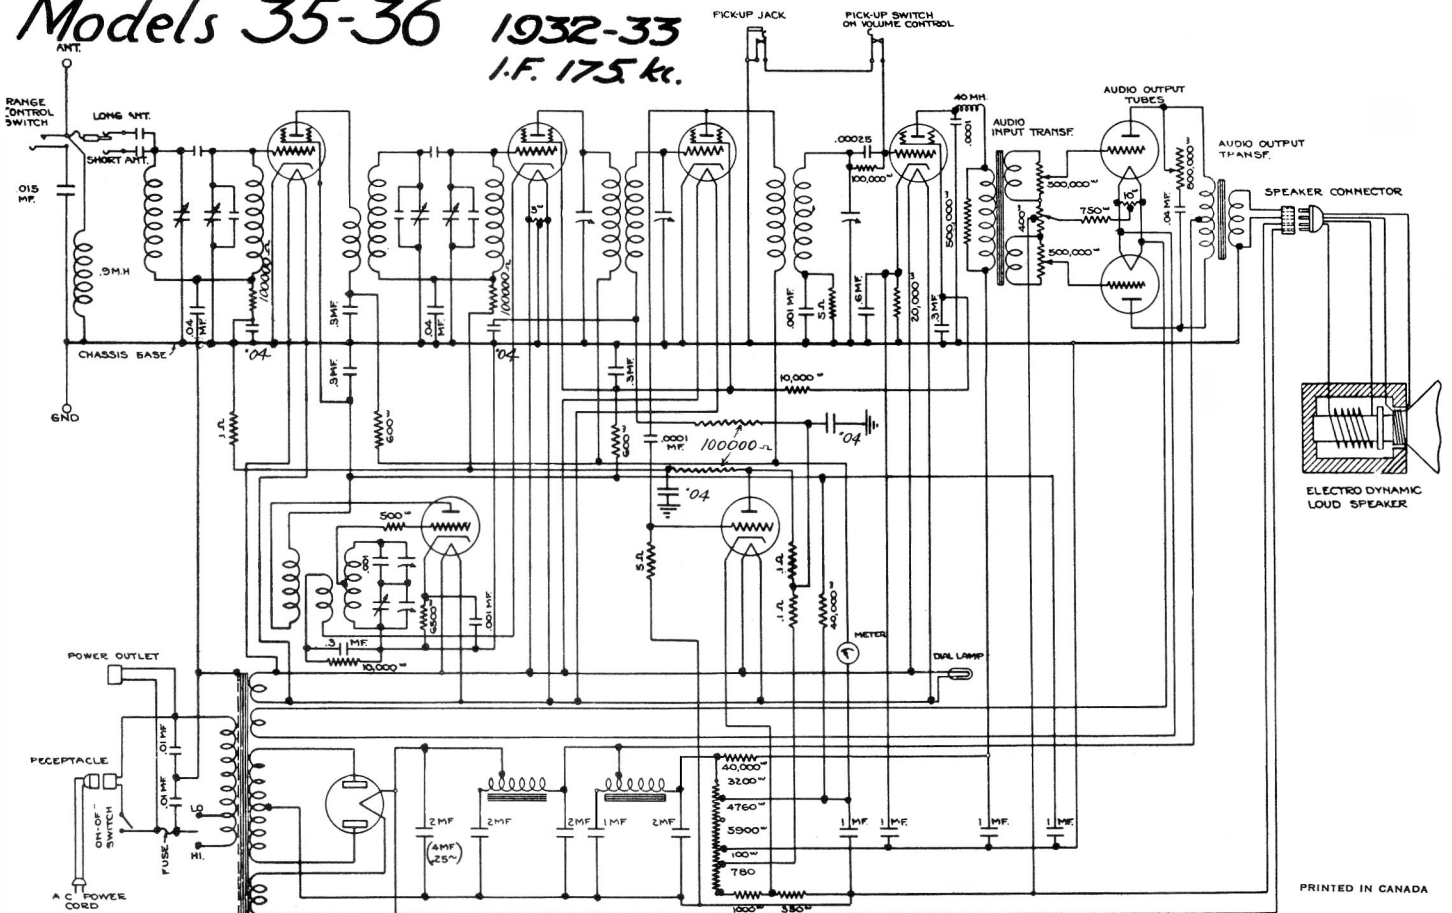

# Model 30 1932-33 I.F. 175. kc.

Similar to Model 20. Data Sheet 5.

# Models 35-36 1932-33 I.F. 175 kc.

I.F. 175 kc.

PRINTED IN CANADA

COURTESY

TELEPHONE MFG. CO. LTD.