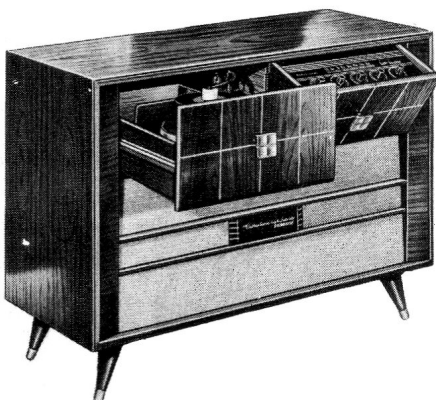

RCA VICTOR

HIGH FIDELITY RADIO-PHONOGRAPH COMBINATION
MODEL VHF-829-4 (The Eden II)
SERVICE DATA

MODEL VHF-829-4

GENERAL DESCRIPTION

The Model VHF-829-4 (The Eden II) "Hi-Fi" Combination incorporates a ten-tube super-heterodyne radio (Standard Broadcast Band) with two 12 inch speakers and two 3½ inch PM speakers.

The Model VHF-829-4 is similar to the VHF-829 Receiver with the exception of the four-speed record player.

For alignment procedure, schematic, electrical specification and replacement parts list, please refer to the VHF-829 Service Note — 1955 No. 17.