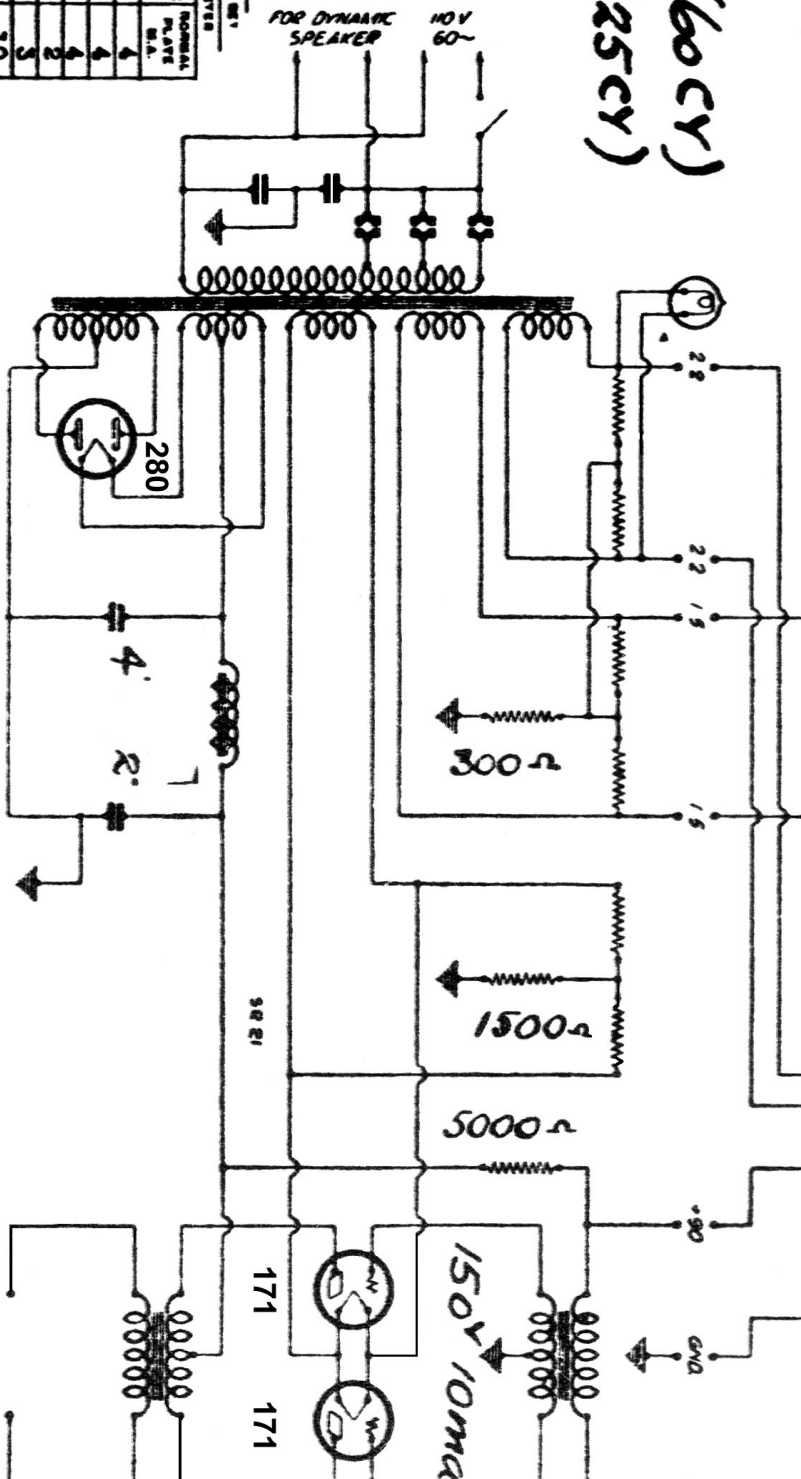

MODEL V28 (60CY)
" V38 (25CY)

1928-29.

TYPE OF TUBE	RADIATION OF TUBE	RADIATION PLUG IN SOCKET OF SET				TUBE IN TESTER		NOMINAL PLATE M.A.
		1	2	3	4	VOLTS	DATUM VOLTS	
226	1st. A.F.	1.5	100	7	-	-	-	4
226	2nd. A.F.	1.5	100	7	-	-	-	4
226	3rd. A.F.	1.5	100	7	-	-	-	4
227	Detector	2.5	45	-	-	-	-	2
226	1st. A.F.	1.5	100	7	-	-	-	3
171	2nd. A.F.	5.0	150	35	-	-	-	10
171	2nd. A.F.	5.0	150	35	-	-	-	10
280	Rectifier	5.0	-	-	-	-	-	18