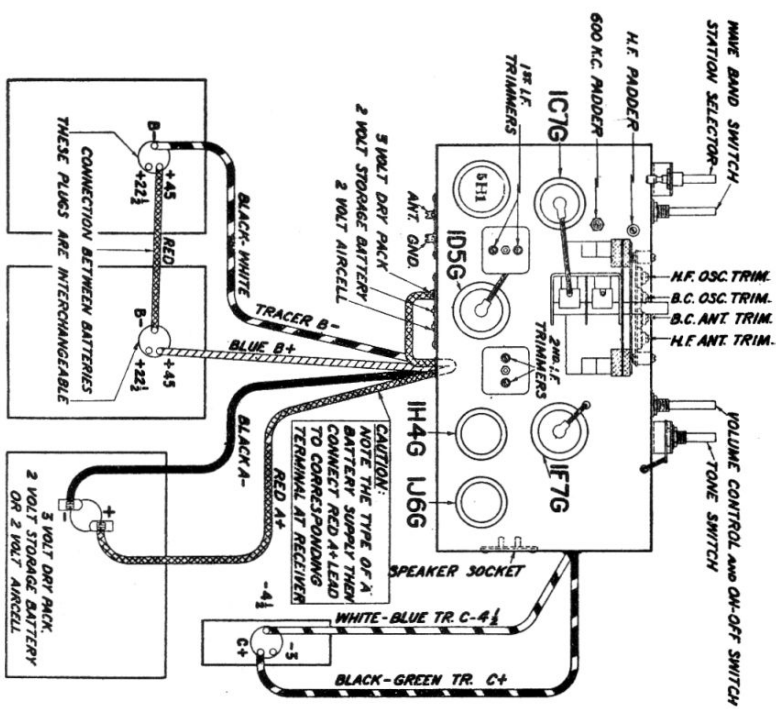

GND.  
ANT.

Alignment Phonola Data Sheet 89:  
"ELECTROHOME 8XXX & 28XXX RADIO ALIGNMENT DATA"

WINDING POLARITY  
"S" DESIGNATES START OF WINDING  
"F" DESIGNATES FINISH OF WINDING

# Phonola - Electrohome 8B62-S Battery Operated Radio