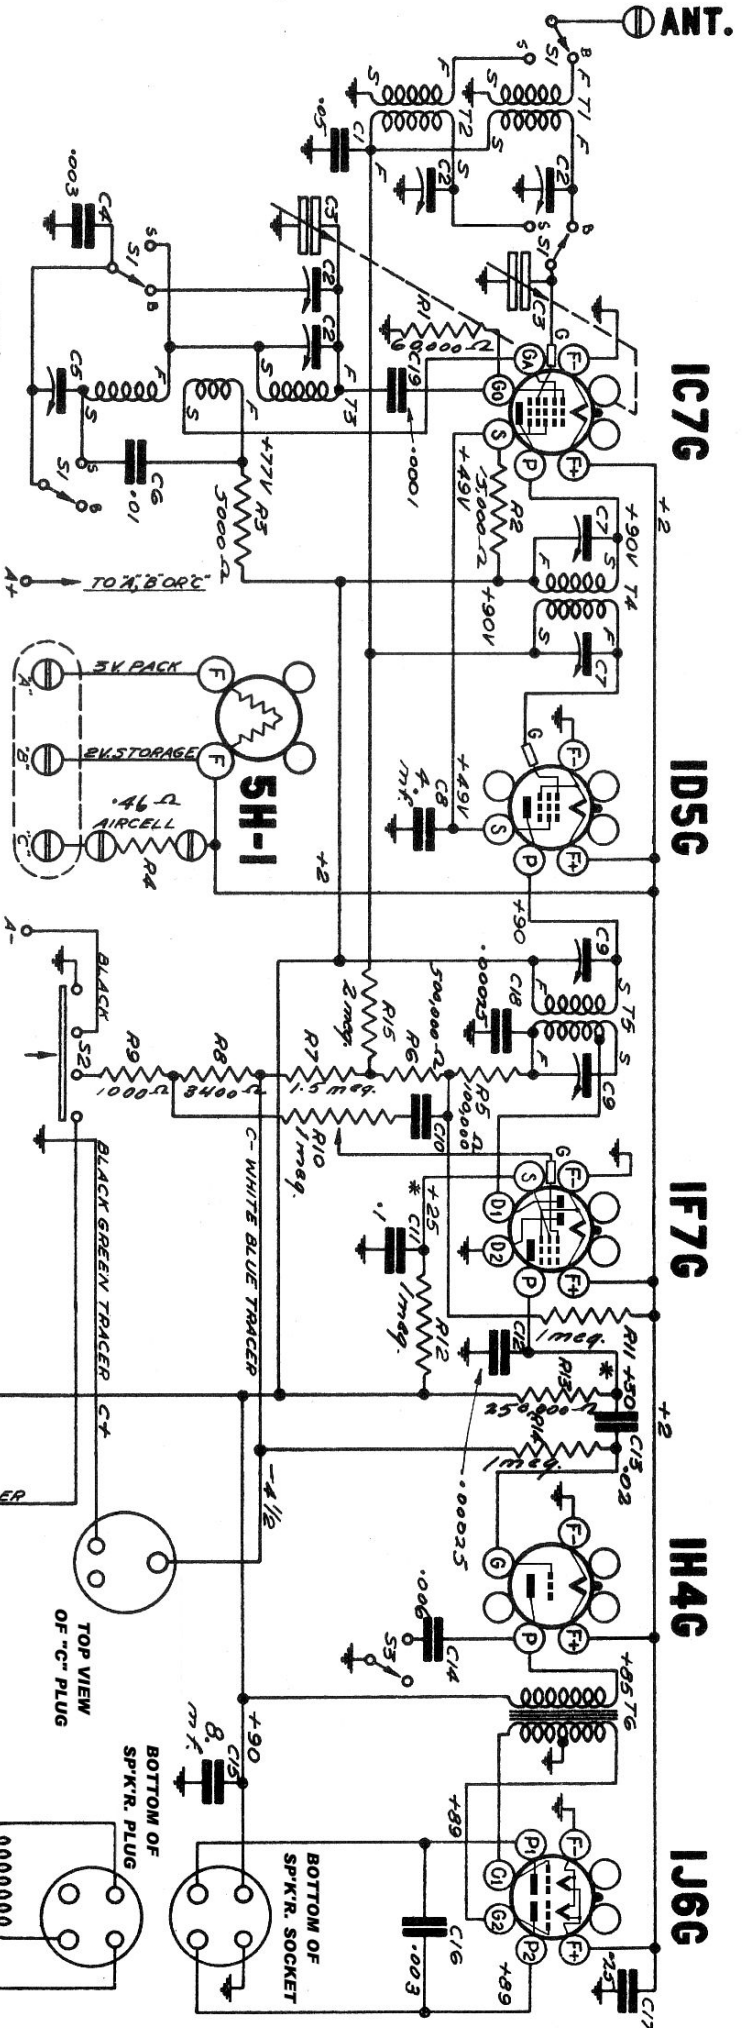

GND.  
ANT.

Alignment Phonola Data Sheet 89:  
"ELECTROHOME 8XXX & 28XXX RADIO ALIGNMENT DATA"

WINDING POLARITY  
"S" DESIGNATES START OF WINDING  
"F" DESIGNATES FINISH OF WINDING