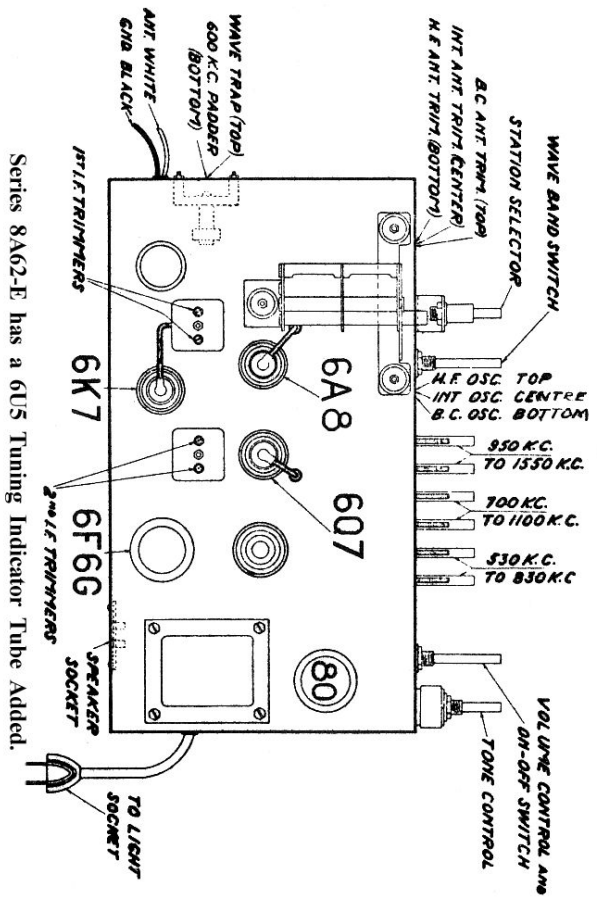

WINDING POLARITY
 "S" DESIGNATES START OF WINDING
 "F" DESIGNATES FINISH OF WINDING

Alignment Phonola Data Sheet 89;
 "ELECTROHOME 8XXX & 28XXX RADIO ALIGNMENT DATA"

Phonola - Electrohome

8A52-P & 8A62-E

Series 8A62-E has a 6U5 Tuning Indicator Tube Added.