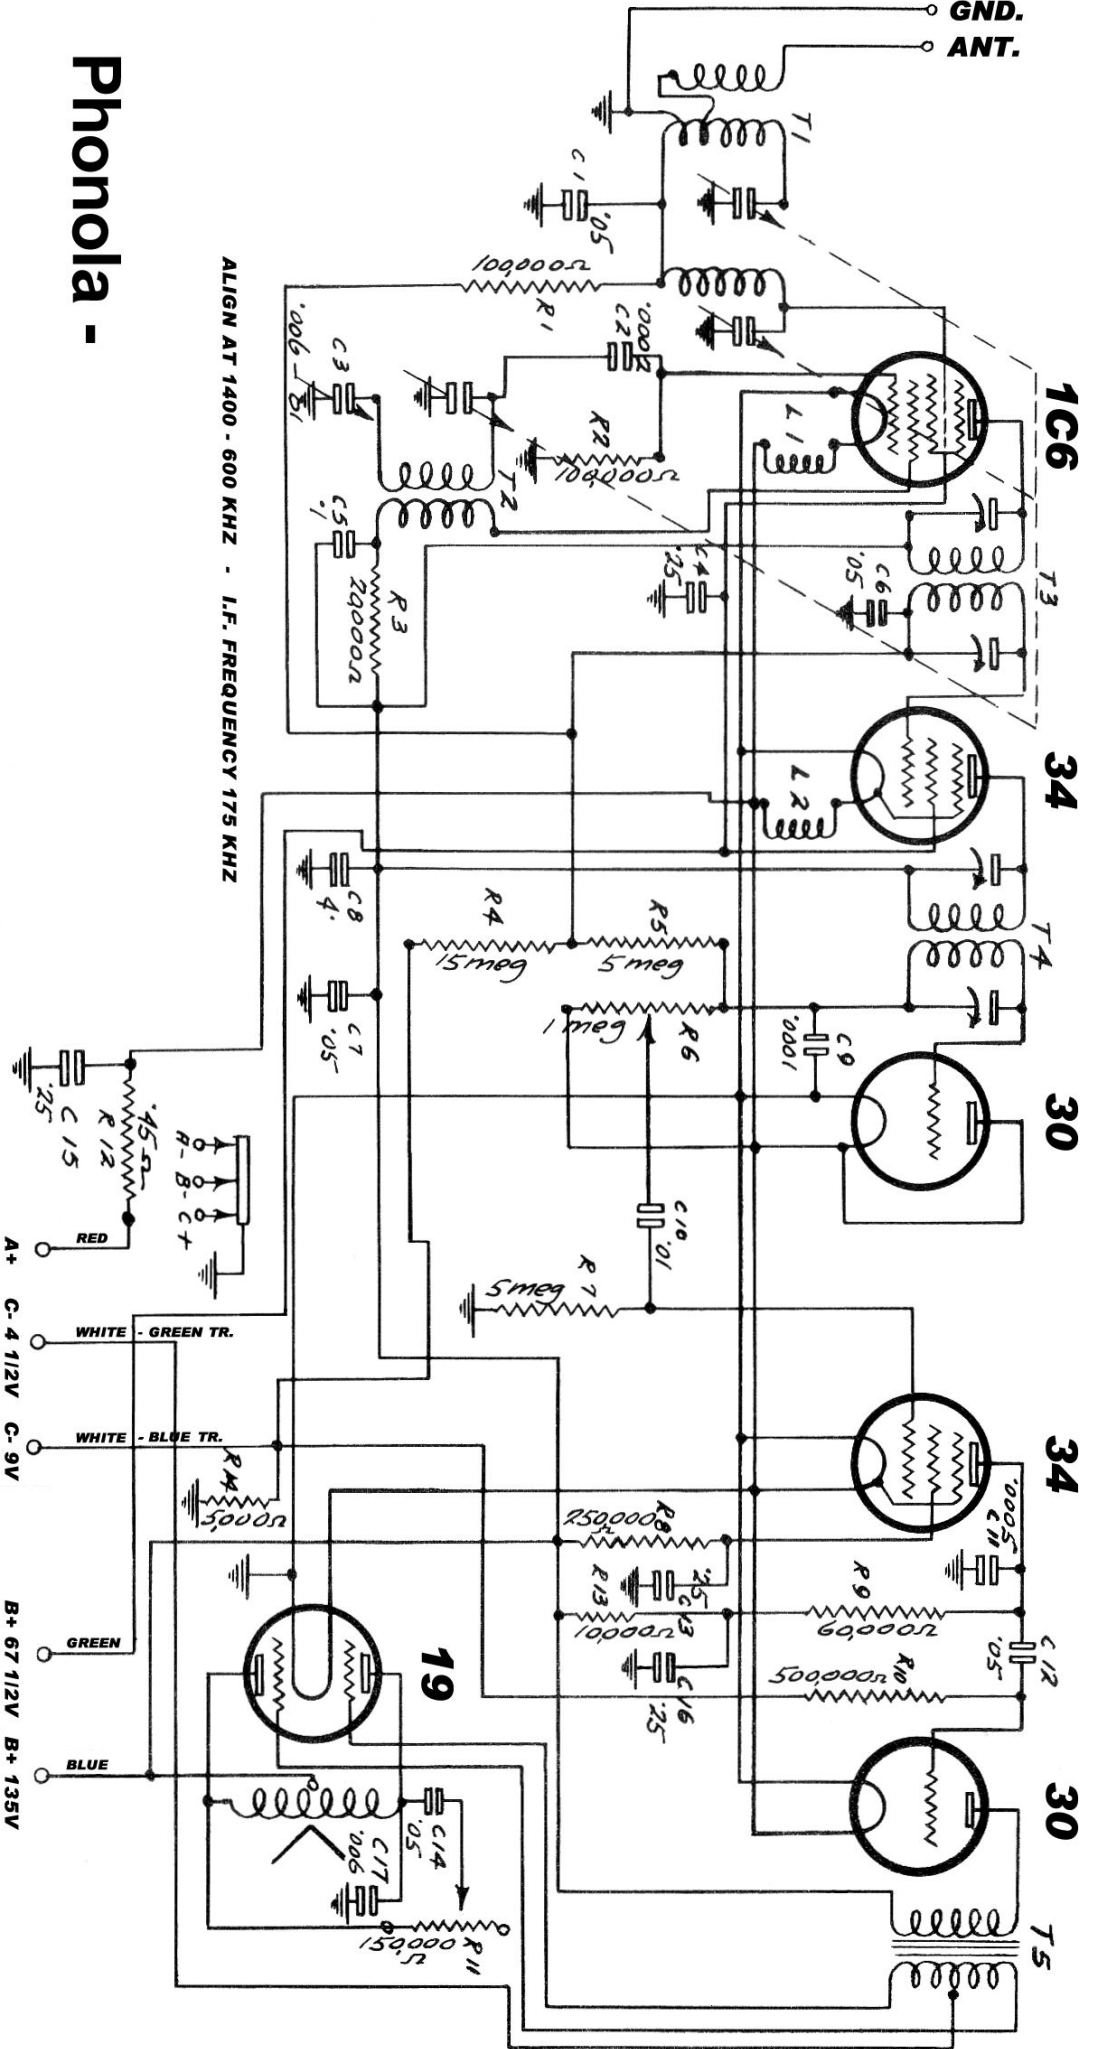

# Phonola -

## Electrohome Series 4B60

Used in - Minerva & Arcadia

ISSUE	DATE	CHANGE	NAME: 6 TUBE BATTERY
1	3/1/34	R 8 and 60,000 Ω	4. 60 SERIES.
2	7/21/34	R 9 was 30,000 Ω	DRAWN BY - P. L. B.
3			CHECKED BY - W. B. C.
4			APPROVED BY - W. B. C.
5			DATE - - July 12, 1934.