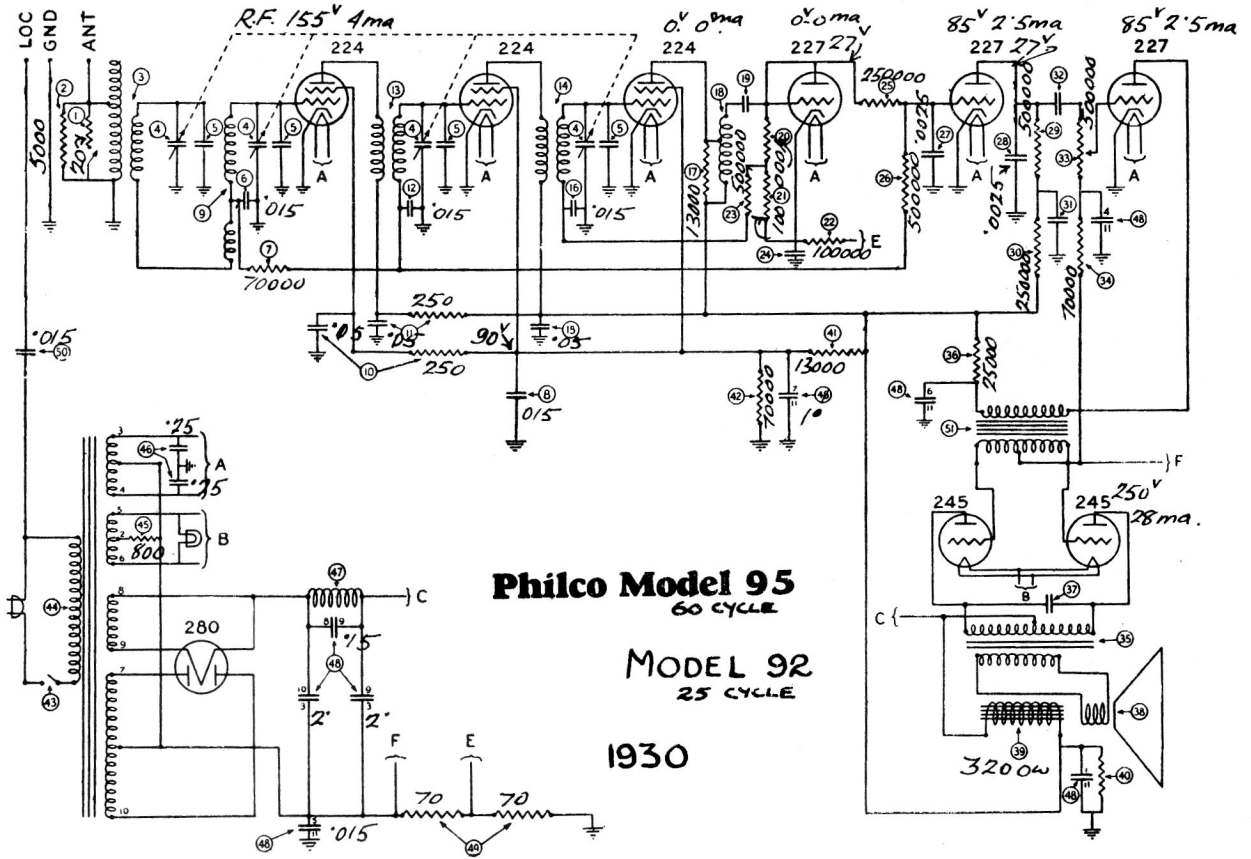

Models  
92-95  
1930

Table  
Low Boy  
High Boy  
De Luxe  
High Boy

**Philco Model 95**  
60 CYCLE

**MODEL 92**  
25 CYCLE

1930

Models  
82-86  
1929

Low Boy  
De Luxe  
High Boy

- 1 - 26 Tubes Plate Supply
- 2 - 27 Tube Plate Supply
- 3 - B - 26, 27 Tubes
- 4 - Ground (Grid Potential)
- 5 - B-71A Tubes

**Models**

**86 and 82**

(60 cy) (25 cy)