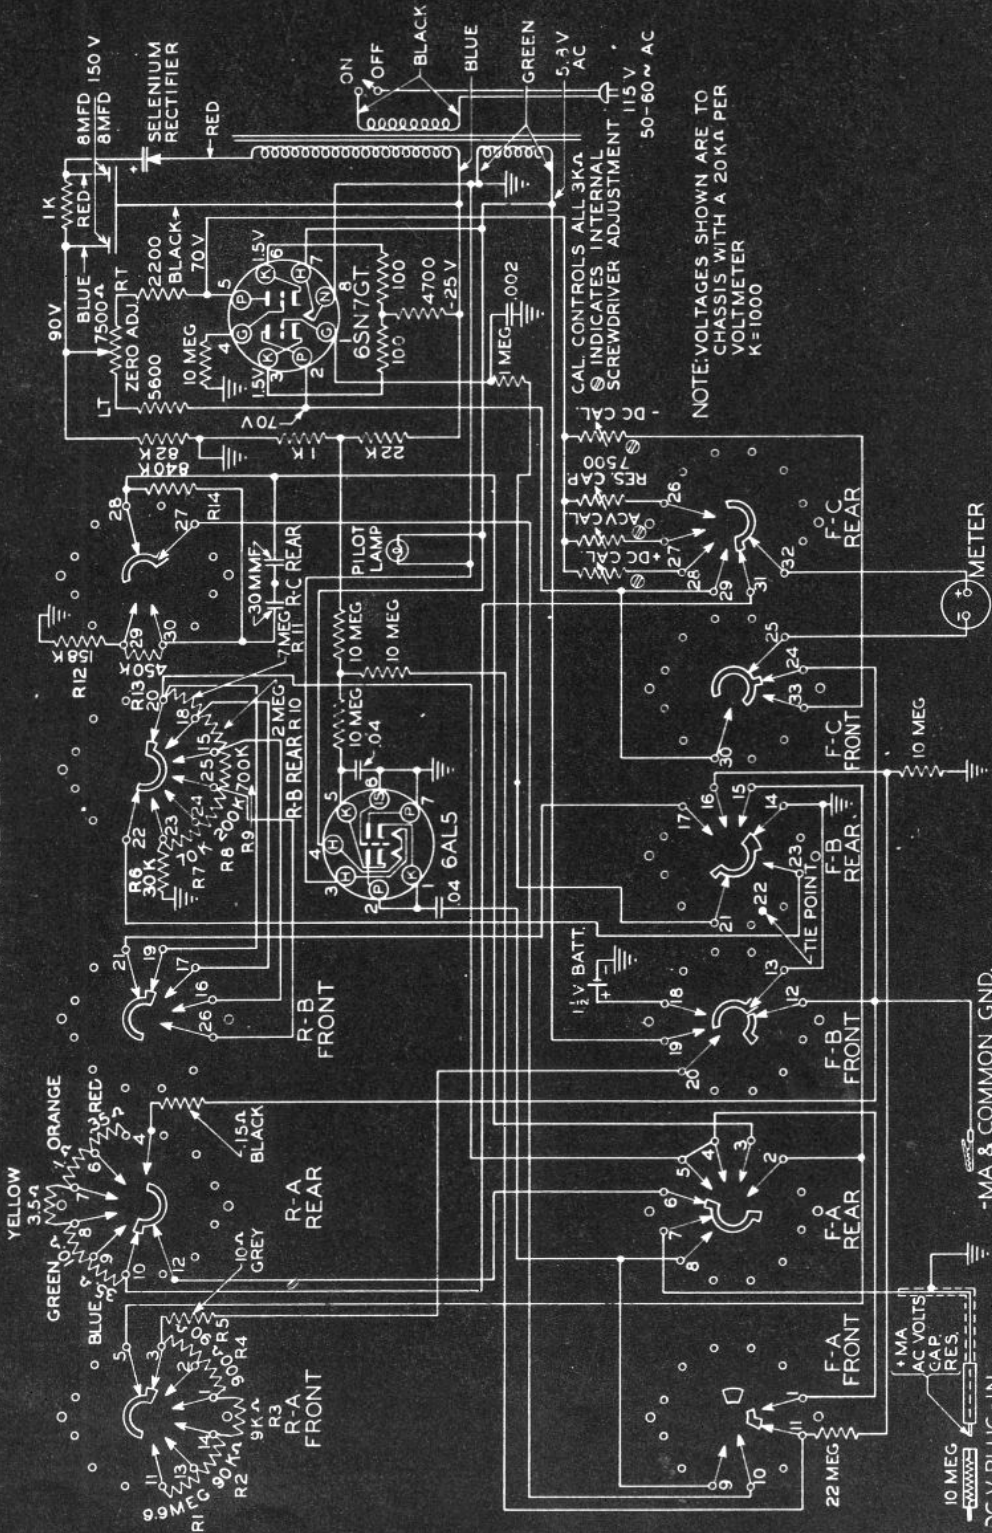

Knight Vacuum Tube Voltmeter

RANGE SW. IN EXTREME CCW POS. (3 MA ETC.)
VIEWED FROM KNOB END

NOTE: VOLTAGES SHOWN ARE TO CHASSIS WITH A 20K Ω PER VOLT METER
K=1000

FUNCTION SW. IN EXTREME CCW POS. (MA)
VIEWED FROM KNOB END

SCHEMATIC DIAGRAM
KNIGHT VTVM KIT