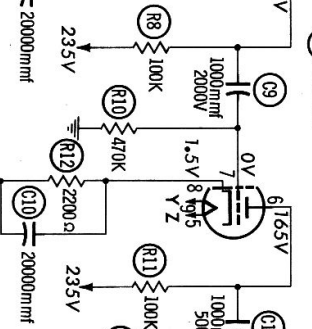

SUB CARRIER CATHODE FOLLOWER  
(V1) A ECC82

SUB CARRIER AMP  
(V2) ECC83

CATHODE FOLLOWER SUB CARRIER AMP  
(V3) ECC82

MATRIX AMP  
(V7) B ECC82

RIGHT CHANNEL AF AMP  
(V4) A ECC82

LEFT CHANNEL AF AMP  
(V4) B ECC82

STEREO DIMENSION

HARMAN-KARDON MX20