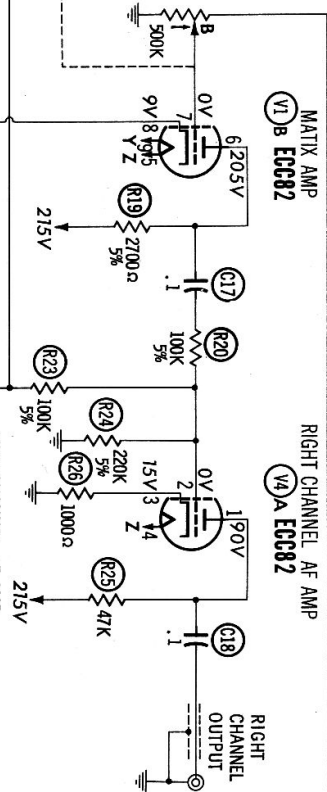

SUB CARRIER CATHODE FOLLOWER  
(V1) A ECC82

SUB CARRIER AMP  
(V2) ECC83

CATHODE FOLLOWER SUB CARRIER AMP  
(V3) ECC82

MATRIX AMP  
(V7) B ECC82

RIGHT CHANNEL AF AMP  
(V4) A ECC82

LEFT CHANNEL AF AMP  
(V4) B ECC82

STEREO DIMENSION

HARMAN-KARDON MX20