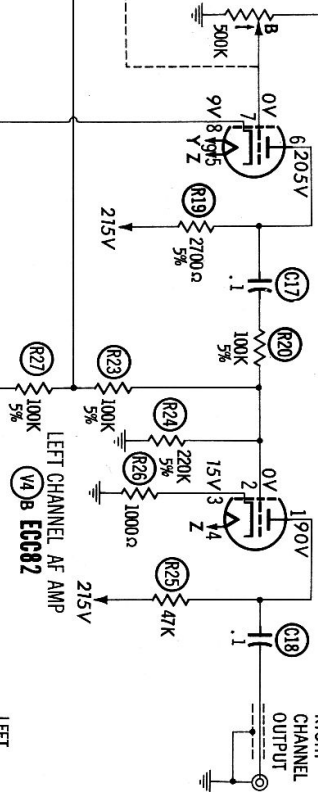

SUB CARRIER CATHODE FOLLOWER  
(V1) A ECC82

SUB CARRIER AMP  
(V2) ECC83

CATHODE FOLLOWER SUB CARRIER AMP  
(V3) ECC82

MATRIX AMP  
(V7) B ECC82

RIGHT CHANNEL AF AMP  
(V4) A ECC82

LEFT CHANNEL AF AMP  
(V4) B ECC82

STEREO DIMENSION

HARMAN-KARDON MX20