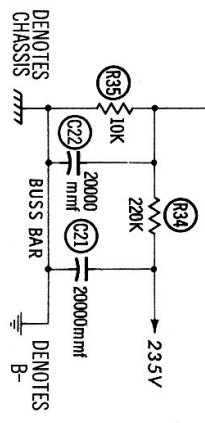

SUB CARRIER CATHODE FOLLOWER  
(V1) A ECC82

SUB CARRIER AMP  
(V2) ECC83

CATHODE FOLLOWER SUB CARRIER AMP  
(V3) ECC82

MATRIX AMP  
(V7) B ECC82

RIGHT CHANNEL AF AMP  
(V4) A ECC82

LEFT CHANNEL AF AMP  
(V4) B ECC82

STEREO DIMENSION

HARMAN-KARDON MX20