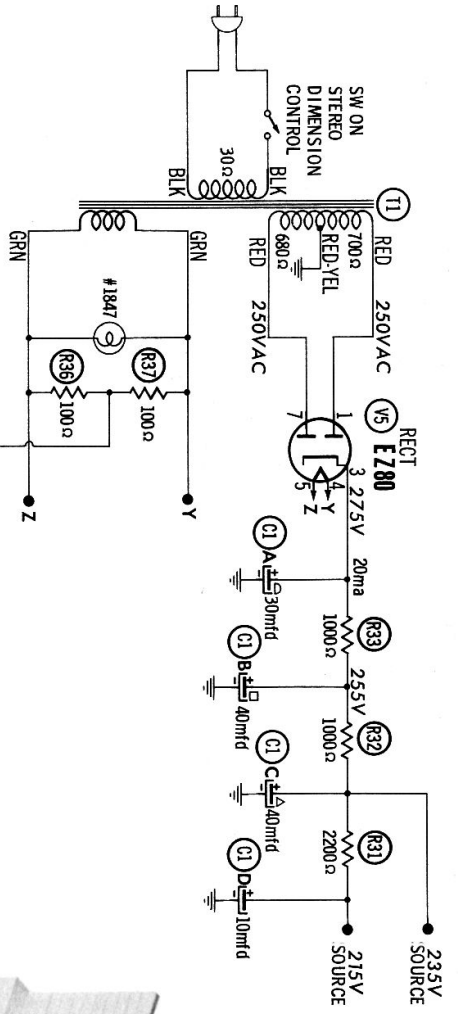

SUB CARRIER CATHODE FOLLOWER  
(V1) A ECC82

SUB CARRIER AMP  
(V2) ECC83

CATHODE FOLLOWER SUB CARRIER AMP  
(V3) ECC82

MATRIX AMP  
(V7) B ECC82

RIGHT CHANNEL AF AMP  
(V4) A ECC82

LEFT CHANNEL AF AMP  
(V4) B ECC82

STEREO DIMENSION

HARMAN-KARDON MX20