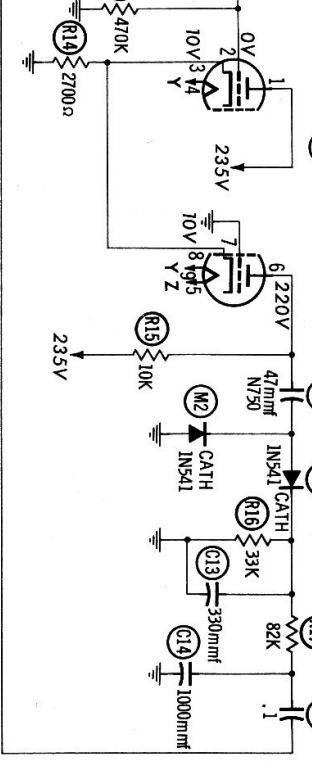

SUB CARRIER CATHODE FOLLOWER  
(V1) A ECC82

SUB CARRIER AMP  
(V2) ECC83

CATHODE FOLLOWER SUB CARRIER AMP  
(V3) ECC82

MATRIX AMP  
(V7) B ECC82

RIGHT CHANNEL AF AMP  
(V4) A ECC82

LEFT CHANNEL AF AMP  
(V4) B ECC82

STEREO DIMENSION

HARMAN-KARDON MX20