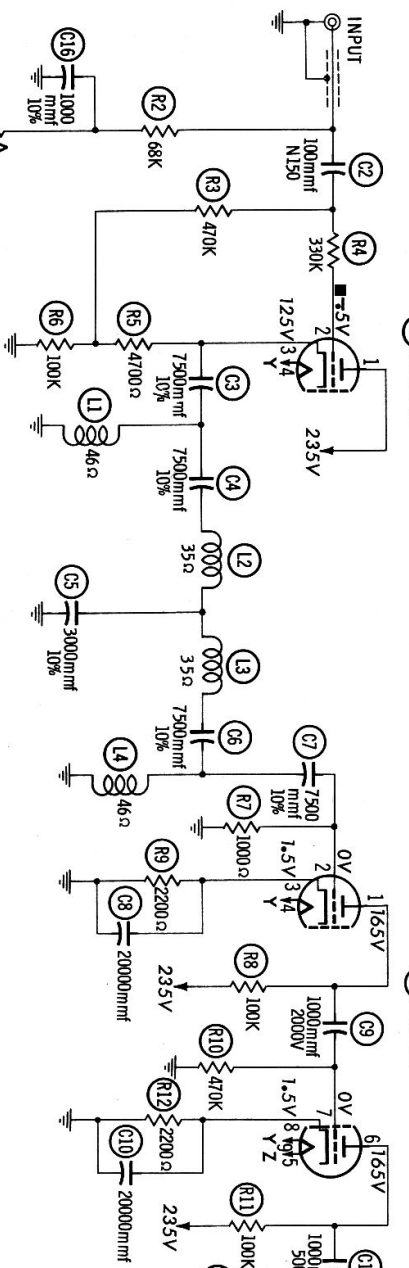

SUB CARRIER CATHODE FOLLOWER  
(V1) A ECC82

SUB CARRIER AMP  
(V2) ECC83

CATHODE FOLLOWER SUB CARRIER AMP  
(V3) ECC82

MATRIX AMP  
(V7) B ECC82

RIGHT CHANNEL AF AMP  
(V4) A ECC82

LEFT CHANNEL AF AMP  
(V4) B ECC82

STEREO DIMENSION

HARMAN-KARDON MX20