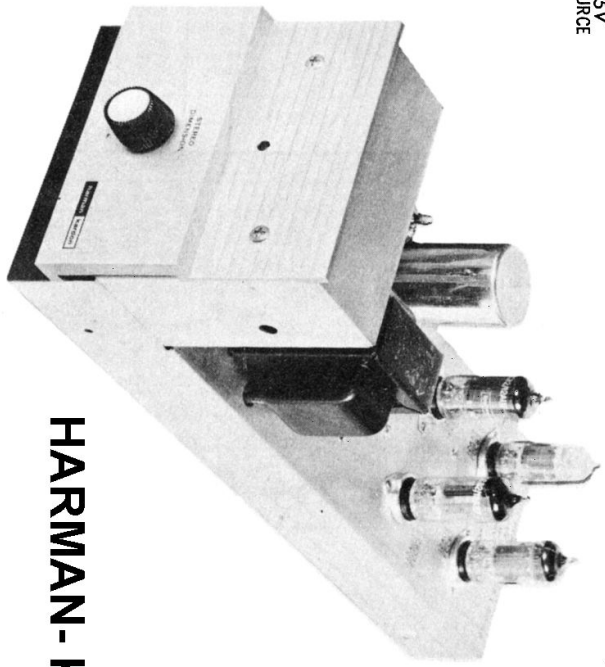

SUB CARRIER CATHODE FOLLOWER  
(V1) A ECC82

SUB CARRIER AMP  
(V2) ECC83

CATHODE FOLLOWER SUB CARRIER AMP  
(V3) ECC82

MATRIX AMP  
(V7) B ECC82

RIGHT CHANNEL AF AMP  
(V4) A ECC82

LEFT CHANNEL AF AMP  
(V4) B ECC82

STEREO DIMENSION

HARMAN-KARDON MX20