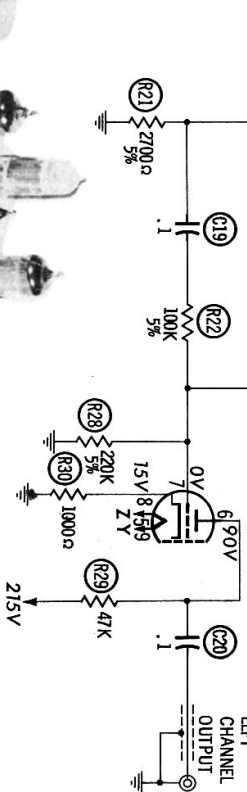

SUB CARRIER CATHODE FOLLOWER  
(V1) A ECC82

SUB CARRIER AMP  
(V2) ECC83

CATHODE FOLLOWER SUB CARRIER AMP  
(V3) ECC82

MATRIX AMP  
(V7) B ECC82

RIGHT CHANNEL AF AMP  
(V4) A ECC82

LEFT CHANNEL AF AMP  
(V4) B ECC82

STEREO DIMENSION

HARMAN-KARDON MX20