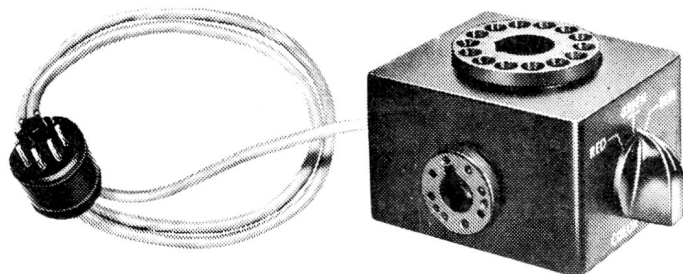

CONVERT YOUR HEATH TUBE TESTER INTO AN EFFICIENT PICTURE TUBE TESTER.

NO OTHER CRT ADAPTER
DOES AS MUCH AS THE
MULTI-HEAD

COLETRONICS MH-3
CRT ADAPTER

The Model MH-3 TESTS ALL BLACK AND WHITE PICTURE TUBES. . . from 8" to 30", 50° to 115°, 12 pin base, 8 pin base or the very latest 7 pin base.

TESTS ALL COLOR PICTURE TUBES - Two 14-pin sockets and special color switch is designed to check each of the red, green and blue color guns separately.

Permits testing of picture tubes IN or OUT of the TV set.

- FEATURES:
- 12-PIN SOCKET for all standard base black and white picture tubes.
 - 8-PIN SOCKET for all 110 degree narrow-neck RCA type picture tubes.
 - 7-PIN SOCKET for all 110 degree narrow-neck Philco and Sylvania type tubes.
 - Two 14-PIN SOCKETS for all color TV picture tubes in use today.
 - COLOR GUN SWITCH for checking each of the red, green and blue color guns.