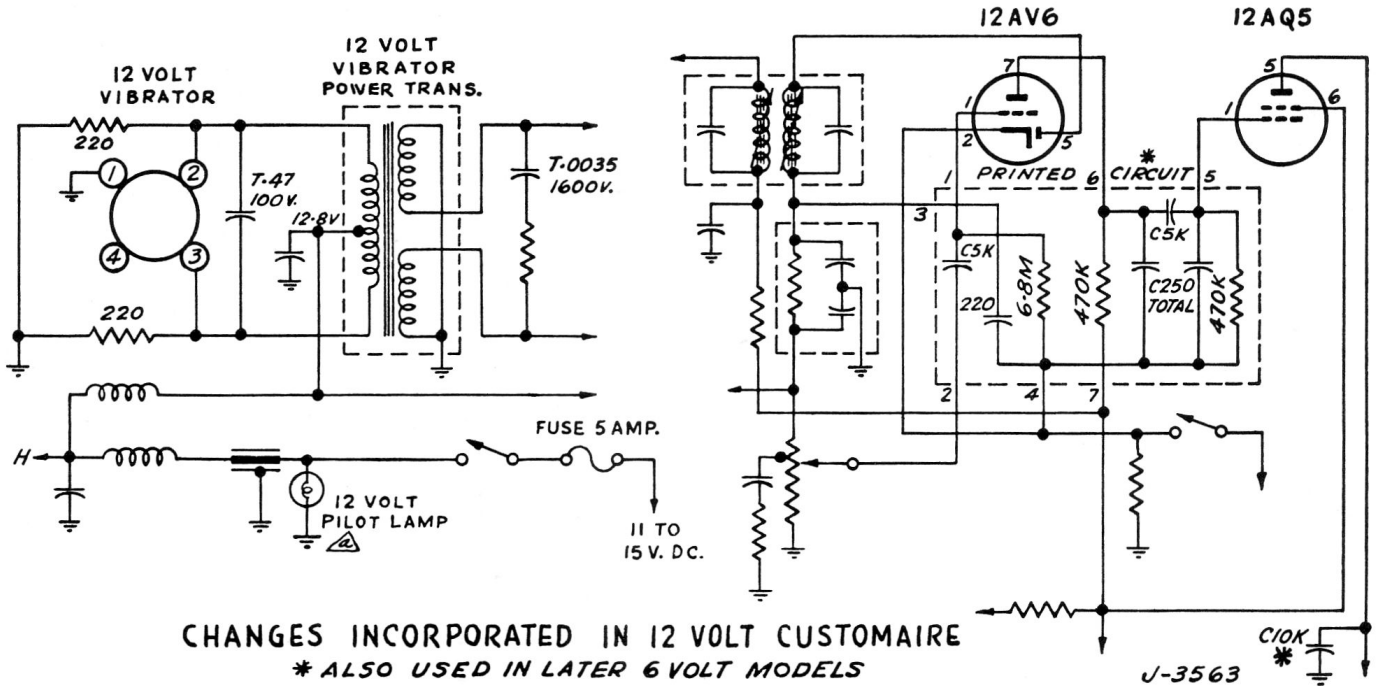

Electrohome "Customaire" & "Travellaire" 12 Volt Versions

R.F. TRIM	12BE6	12BA6	12AV6	12AQ5
OSC. TRIM				
	ANT. TRIM		VIBRATOR	
	12BA6		12X4	

CHANGES INCORPORATED IN 12 VOLT CUSTOMAIRE
* ALSO USED IN LATER 6 VOLT MODELS

VIBRATOR	ANT. TRIM.
12X4	OSC. TRIM.
12AQ5	12BA6
	12BE6
12AV6	12BA6
	R.F. TRIM.

OFF-ON
VOLUME

TUNING

CHANGES INCORPORATED IN 12 VOLT TRAVELAIRE
* ALSO USED IN LATER 6 VOLT MODELS