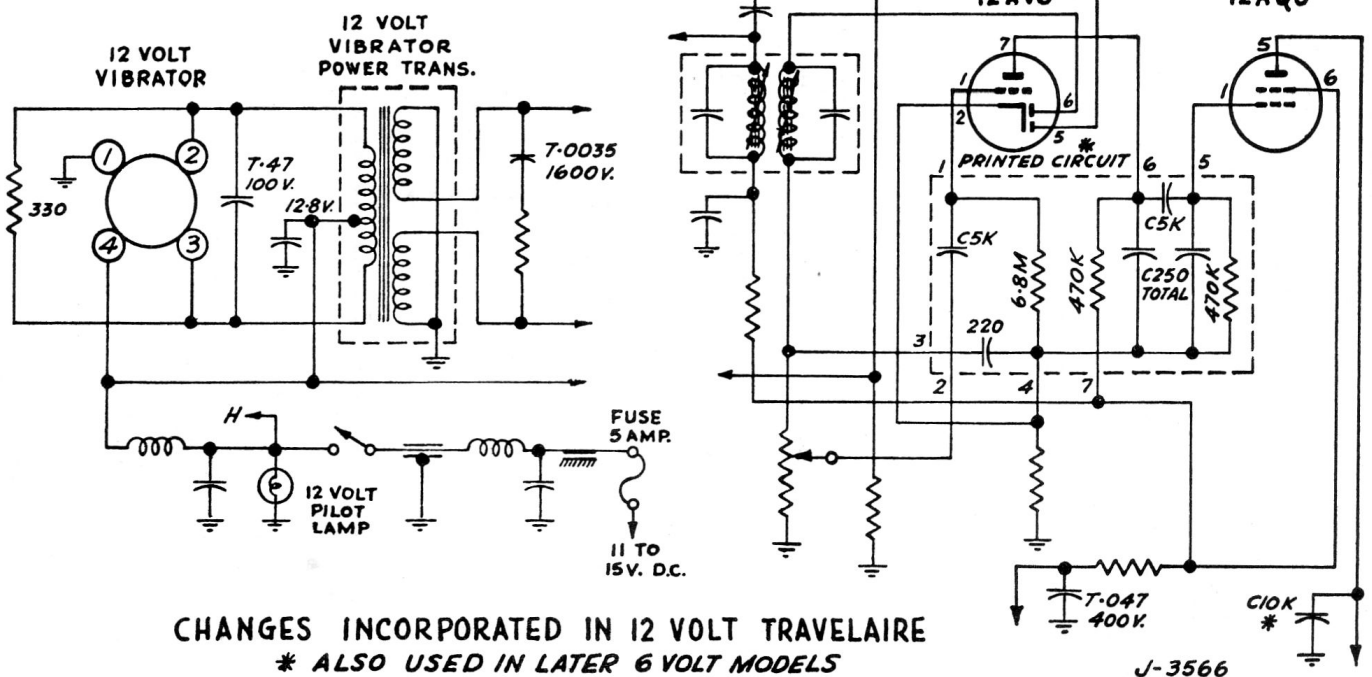

Electrohome "Customaire" & "Travellaire" 12 Volt Versions

R.F. TRIM	12BE6	12BA6	12AV6	12AQ5
OSC. TRIM				
	ANT. TRIM		VIBRATOR	
	12BA6		12X4	

CHANGES INCORPORATED IN 12 VOLT CUSTOMAIRE
* ALSO USED IN LATER 6 VOLT MODELS

VIBRATOR	ANT. TRIM.
12X4	OSC. TRIM.
12AQ5	12BA6
	12BE6
12AV6	12BA6
	R.F. TRIM.

OFF-ON
VOLUME

TUNING

CHANGES INCORPORATED IN 12 VOLT TRAVELAIRE
* ALSO USED IN LATER 6 VOLT MODELS