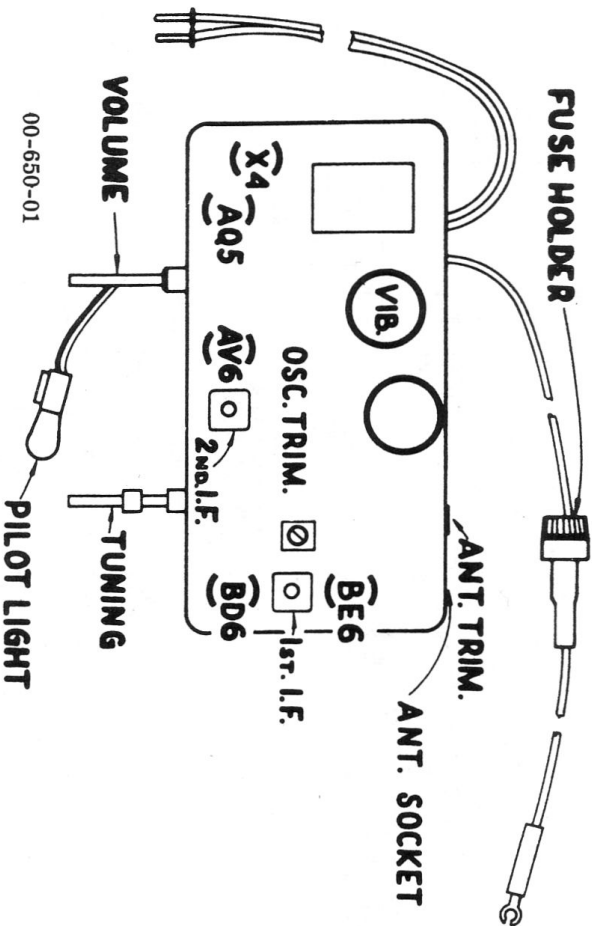

66-612

CHASSIS LAYOUT

# Electrohome Models 56 & 512 6 or 12 Volt Automobile Radio

STRINGING DETAIL

56-512

CHASSIS LAYOUT