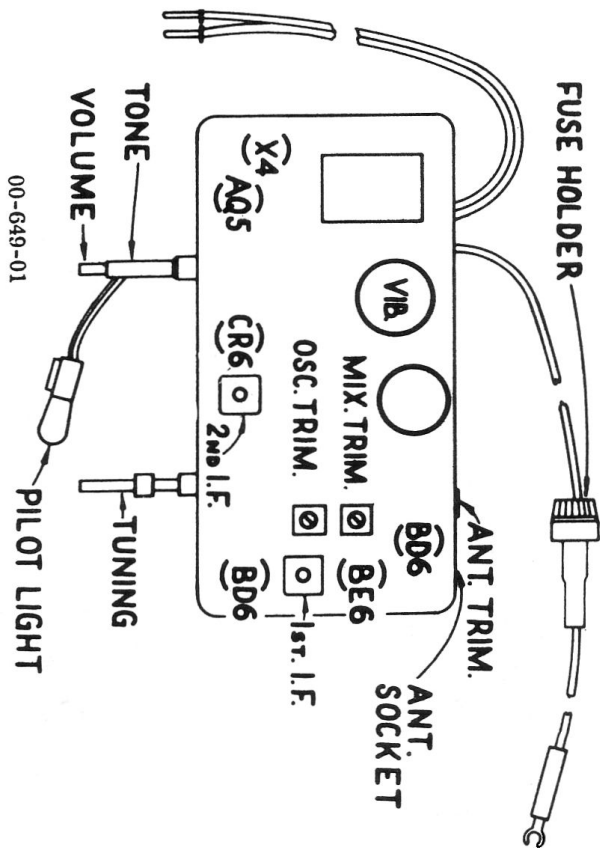

66-612

CHASSIS LAYOUT

# Electrohome Models 56 & 512 6 or 12 Volt Automobile Radio

STRINGING DETAIL

56-512

CHASSIS LAYOUT