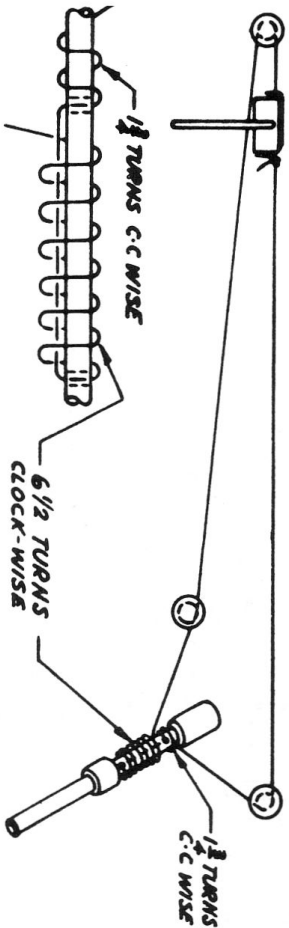

66-612

CHASSIS LAYOUT

# Electrohome Models 56 & 512 6 or 12 Volt Automobile Radio

STRINGING DETAIL

56-512

CHASSIS LAYOUT