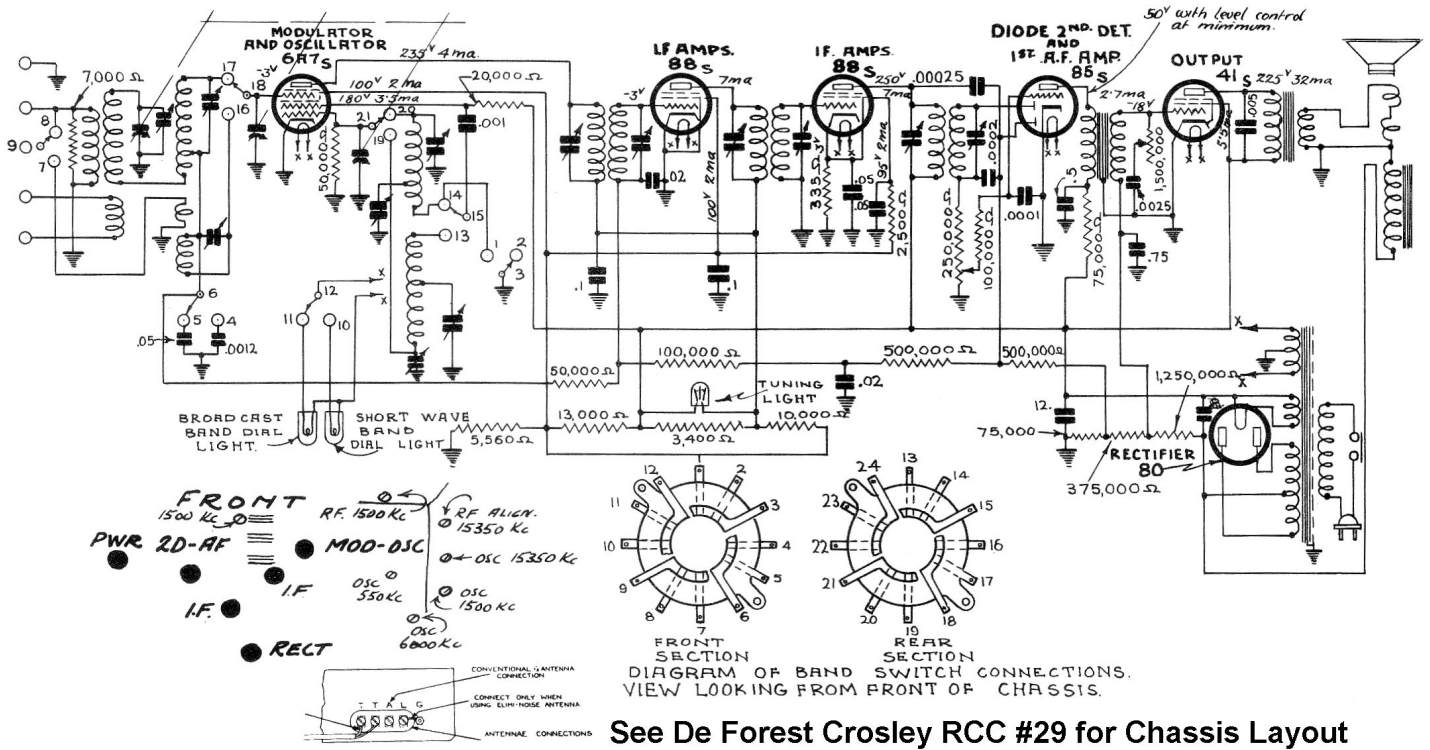

THE "WORLD WIDE" Moderne Series.

Model -514 1934. I.F. 456. Kc.

ROAMIO AUTO RECEIVER ALSO GM. 134-134-b

Model. 510. 1933 IF 175 KC.

DATA SHEET

COURTESY DE FOREST CROSLY 26 LTD.