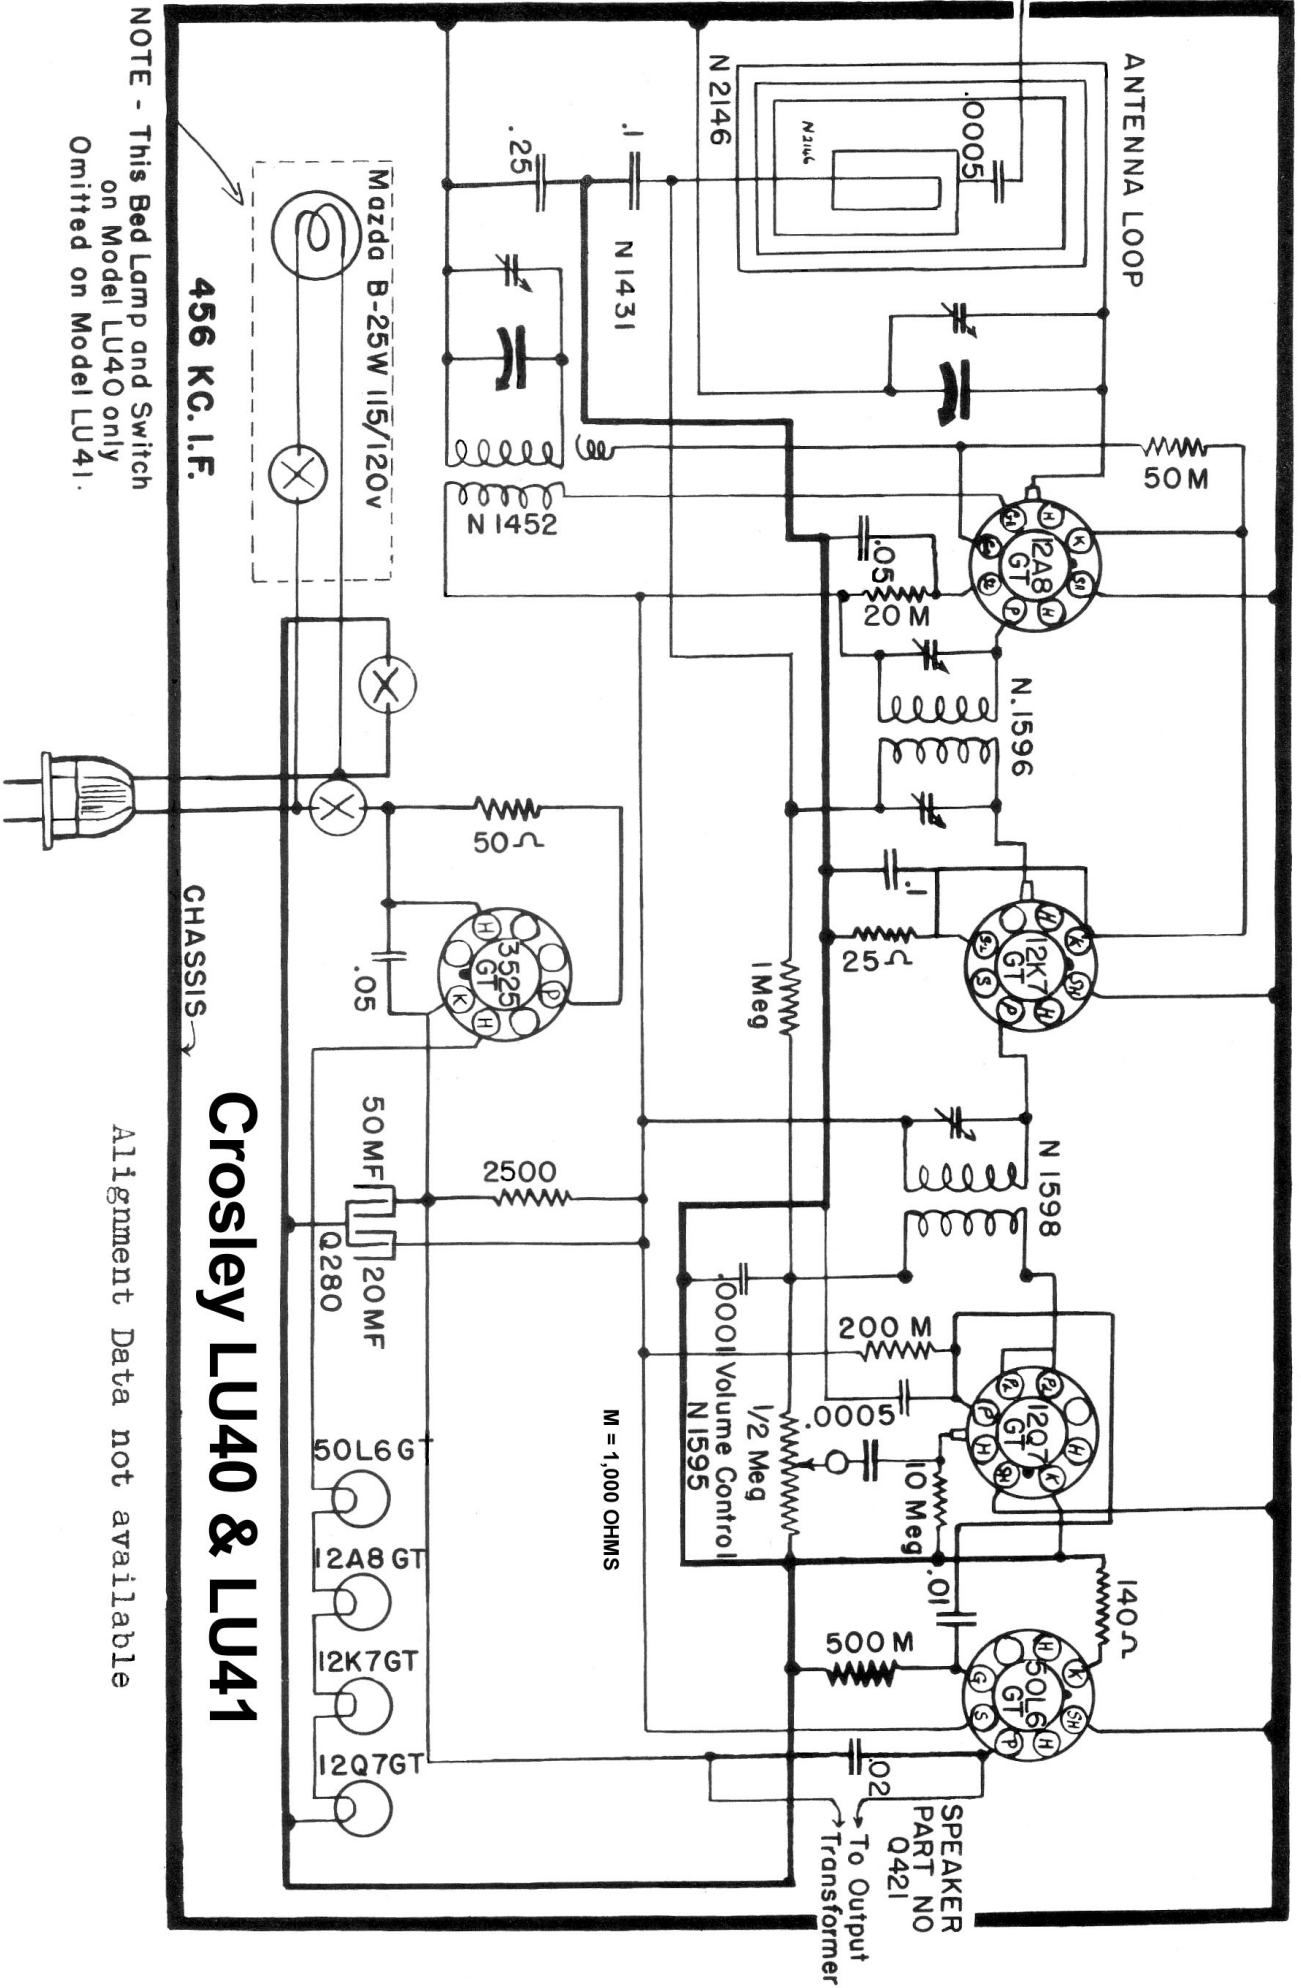

ANTENNA LEAD

Red

NOTE - This Bed Lamp and Switch on Model LU40 only Omitted on Model LU41.