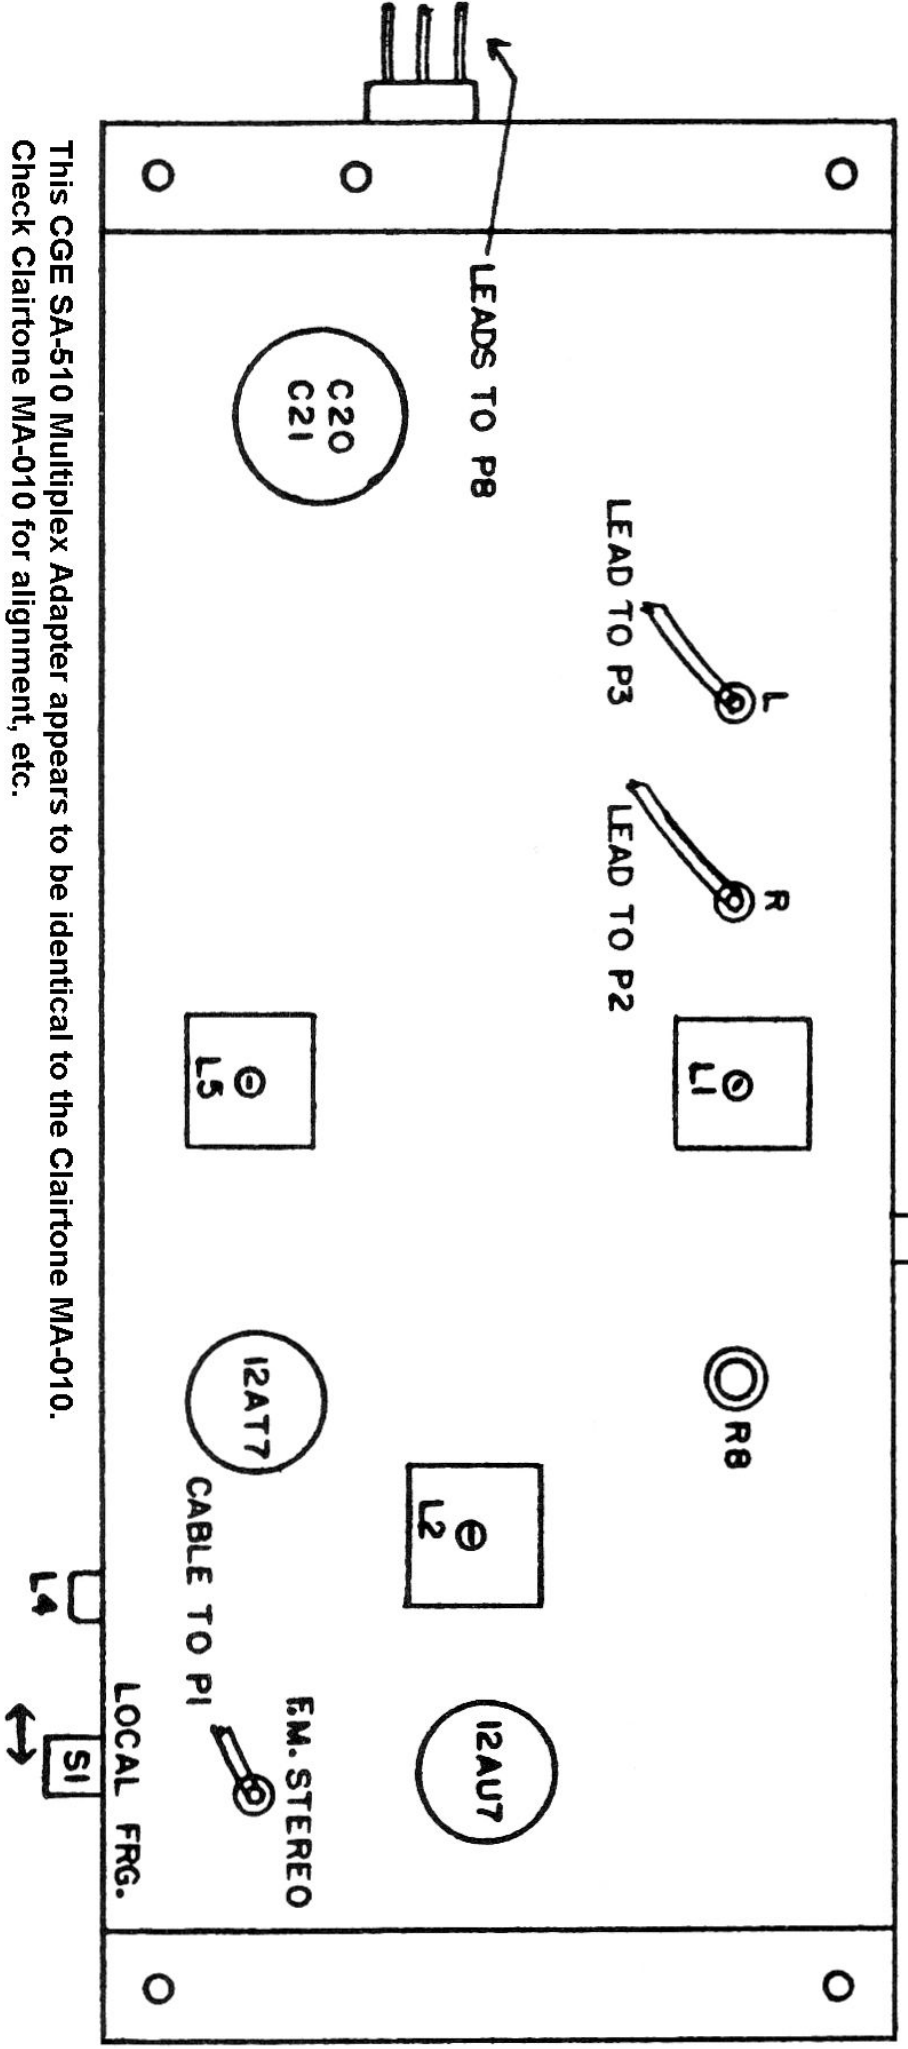

CANADIAN GENERAL ELECTRIC SA-510

SA-510 TOP VIEW

This CGE SA-510 Multiplex Adapter appears to be identical to the Clairtone MA-010.
Check Clairtone MA-010 for alignment, etc.