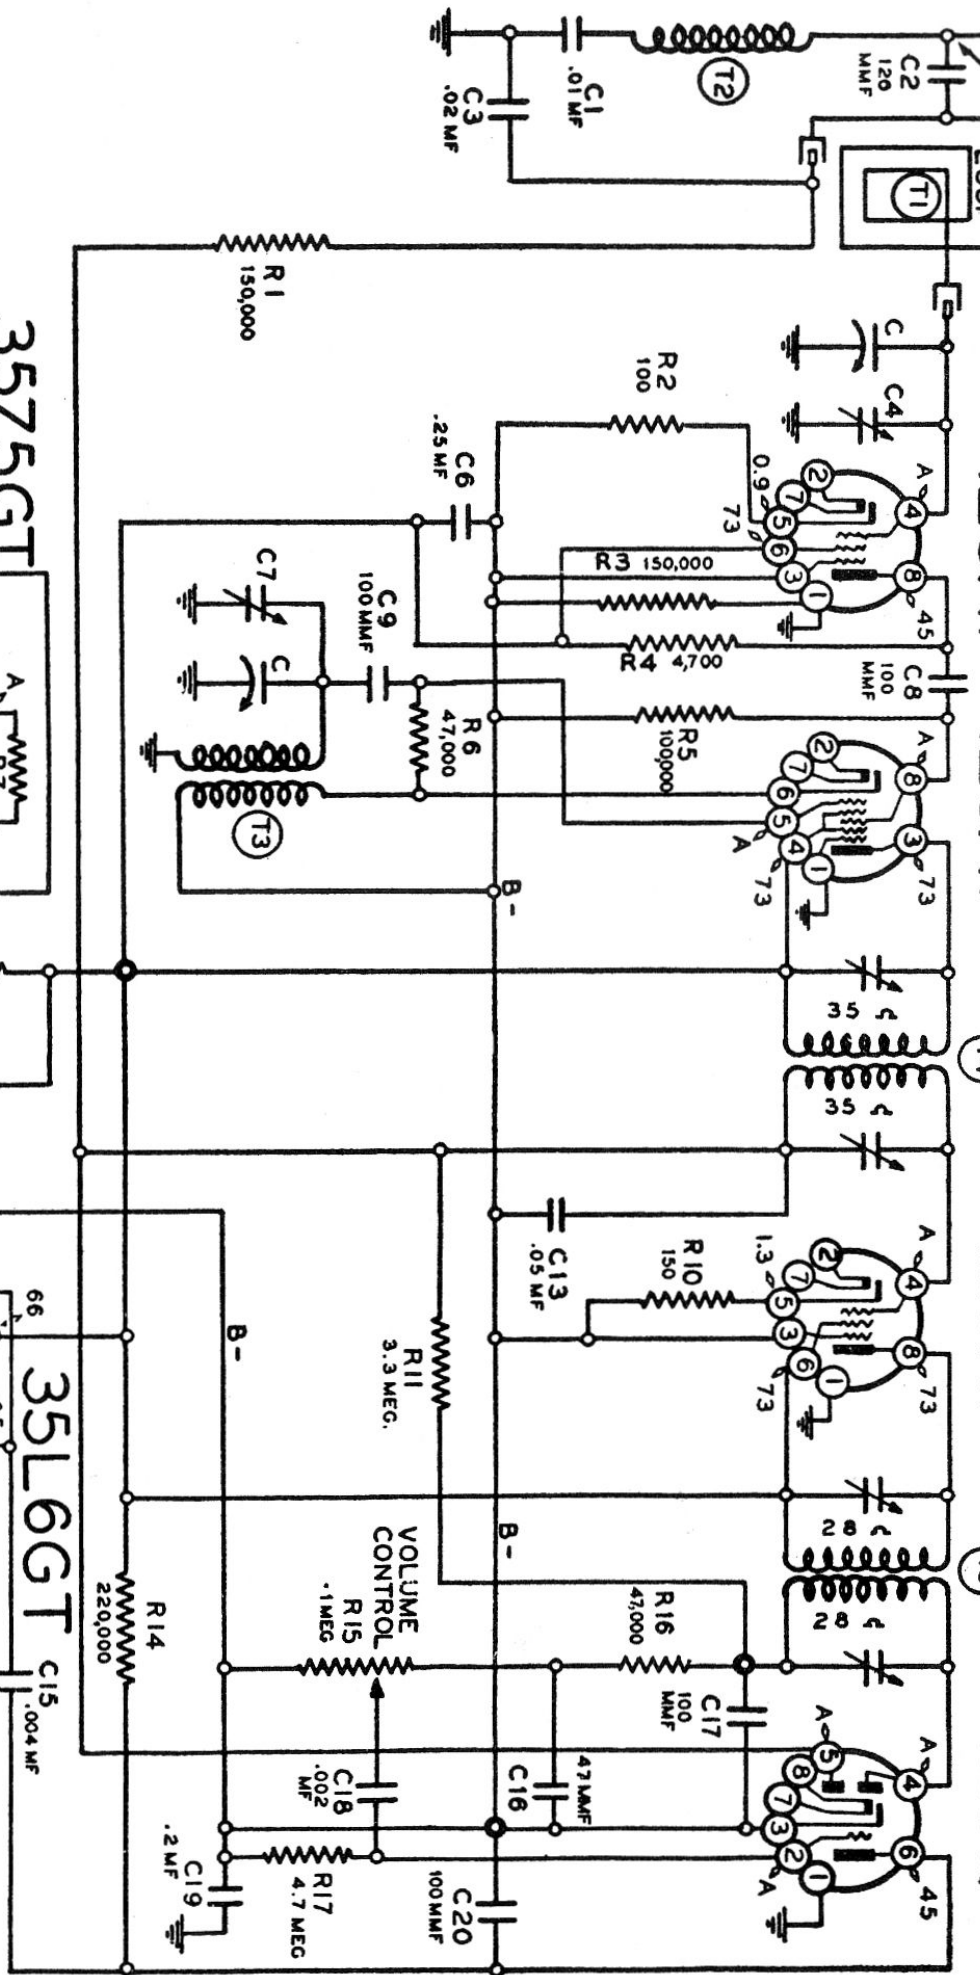

OUTSIDE ANTENNA CONNECTION

12SK7 12SA7 12SK7 12SK7 12SQ7

105 TO 125 VOLT'S AC. OR DC.

35Z5GT
35L6GT
HEATER WIRING
12SK7
12SA7
12SQ7

BELMONT RADIO
MODEL 6D120, Series A
IP PEAK
455 KC

NOTES:
 • VOLTAGE MEASURED WITH A 1000-OHM PER-VOLT VOLTMETER BETWEEN PINS DESIGNATED AND B-
 • A - CANNOT BE MEASURED.
 • LINE VOLTAGE 117 VAC