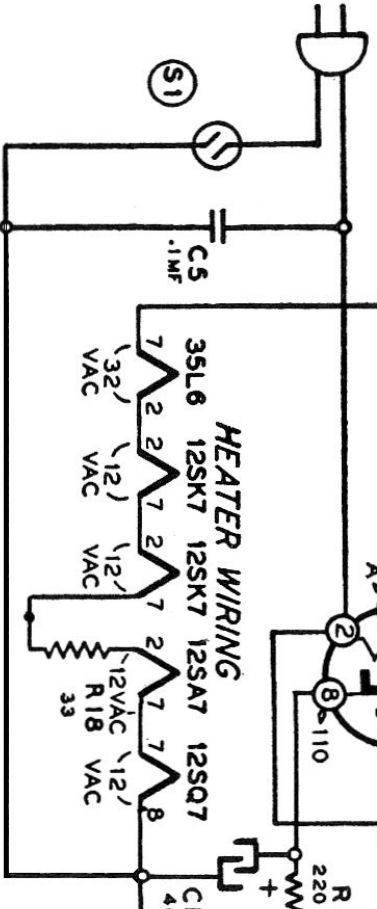

OUTSIDE ANTENNA CONNECTION

12SK7 12SA7 12SK7 12SK7 12SQ7

105 TO 125 VOLT'S AC. OR DC.

35Z5GT
35L6GT
HEATER WIRING
12SK7
12SA7
12SQ7

BELMONT RADIO
MODEL 6D120, Series A
IP PEAK
455 KC

NOTES:
 • VOLTAGE MEASURED WITH A 1000-OHM PER-VOLT VOLTMETER BETWEEN PINS DESIGNATED AND B-
 • A - CANNOT BE MEASURED.
 • LINE VOLTAGE 117 VAC